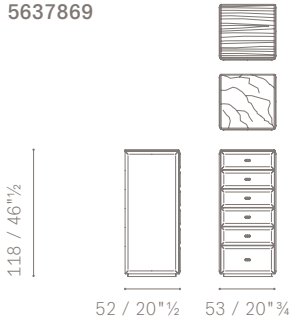

- 9-compartment organiser
- 4-compartment organiser

Chest of drawers

- 12-compartment organiser
- 7-compartment organiser

Watch box and Ring box

Only available in models with 4- and 7-compartment organisers. In MDF with cushions padded with polyurethane foam. The boxes are entirely upholstered in beige Alcantara®.

Please Note: As an accessory for the cabinet, the pad is an alternative to the presence of organisers.

5637861

5637861

5637866

5637866

5637869

5637869

5637430