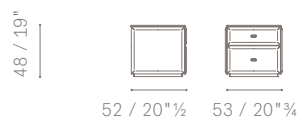

- organizzatore 12 vani
- organizzatore 7 vani

Scatola porta orologi e Scatola porta anelli

Previste solo in abbinamento agli organizzatori 4 e 7 vani. Sono realizzate in fibra di legno a media densità con cuscini imbottiti in poliuretano espanso. Le scatole sono interamente ricoperte in Alcantara® beige.

N.B.: Nell'accessoriare il mobile la presenza del tappetino è alternativa alla presenza degli organizzatori.

Back side. Available in:

- Canaletto walnut (29)
- leather (matching with the chosen upholstery)

OPTIONAL ACCESSORIES

Pad in Alcantara®

The pad is upholstered, on the top surface, in beige Alcantara®. Available in 2 sizes, it may be used to protect the drawers:

- 41 × 41 cm for the high drawer chest/night table
- 41 × 66 cm for the chest of drawers

Organiser for drawers

The organisers, which are available in different sizes, are available in solid wood with a medium-density firer board bottom upholstered in beige Alcantara®.

Versions.

High drawer chest/night table

- 9-compartment organiser
- 4-compartment organiser

Chest of drawers

- 12-compartment organiser
- 7-compartment organiser

Watch box and Ring box

Only available in models with 4- and 7-compartment organisers. In MDF with cushions padded with polyurethane foam. The boxes are entirely upholstered in beige Alcantara®.

Please Note: As an accessory for the cabinet, the pad is an alternative to the presence of organisers.

5637861