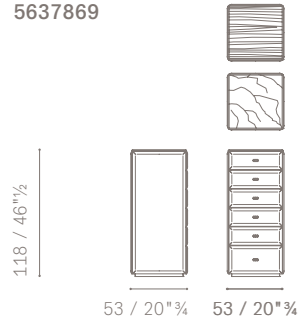

- 9-compartment organiser
- 4-compartment organiser

Chest of drawers

- 12-compartment organiser
- 7-compartment organiser

Watch box and Ring box

Only available in models with 4- and 7-compartment organisers. In MDF with cushions padded with polyurethane foam. The boxes are entirely upholstered in beige Alcantara®.

Please Note: As an accessory for the cabinet, the pad is an alternative to the presence of organisers.

5637861

5637861

5637866

5637866

5637869

5637869

5637430