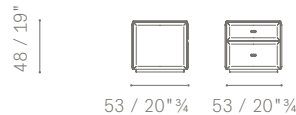

Retro. Disponibile in:

- noce Canaletto (29)
- pelle (in abbinamento al rivestimento)

ACCESSORI E OPTIONAL

Tappetino in Alcantara®

Il tappetino è rivestito, sulla superficie superiore, in Alcantara® beige.

Disponibile in 2 misure, può essere posto a protezione del cassetto:

- 41×41 cm per settimano/comodino
- 41×66 cm per cassetiera

Organizzatore per cassetti

Gli organizzatori, disponibili in varie misure, hanno struttura in legno massello con fondo in fibra di legno a media densità ricoperto in Alcantara® beige.

Versioni.

Settimino/comodino

- organizzatore 9 vani
- organizzatore 4 vani

Cassetiera

- organizzatore 12 vani
- organizzatore 7 vani

Scatola porta orologi e Scatola porta anelli

Previste solo in abbinamento agli organizzatori 4 e 7 vani. Sono realizzate in fibra di legno a media densità con cuscini imbottiti in poliuretano espanso. Le scatole sono interamente ricoperte in Alcantara® beige.

N.B.: Nell'accessoriare il mobile la presenza del tappetino è alternativa alla presenza degli organizzatori.

Back side. Available in:

- Canaletto walnut (29)
- leather (matching with the chosen upholstery)

OPTIONAL ACCESSORIES

Pad in Alcantara®

The pad is upholstered, on the top surface, in beige Alcantara®. Available in 2 sizes, it may be used to protect the drawers:

- 41 × 41 cm for the high drawer chest/night table
- 41 × 66 cm for the chest of drawers

Organiser for drawers

The organisers, which are available in different sizes, are available in solid wood with a medium-density firer board bottom upholstered in beige Alcantara®.

Versions.

High drawer chest/night table

- 9-compartment organiser
- 4-compartment organiser

Chest of drawers

- 12-compartment organiser
- 7-compartment organiser

Watch box and Ring box