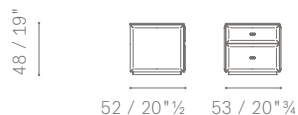

- organizzatore 12 vani
- organizzatore 7 vani

Scatola porta orologi e Scatola porta anelli

Previste solo in abbinamento agli organizzatori 4 e 7 vani. Sono realizzate in fibra di legno a media densità con cuscini imbottiti in poliuretano espanso. Le scatole sono interamente ricoperte in Alcantara® beige.

N.B.: Nell'accessoriare il mobile la presenza del tappetino è alternativa alla presenza degli organizzatori.

Back side. Available in:

- Canaletto walnut (29)
- leather (matching with the chosen upholstery)

OPTIONAL ACCESSORIES

Pad in Alcantara®

The pad is upholstered, on the top surface, in beige Alcantara®. Available in 2 sizes, it may be used to protect the drawers:

- 41 × 41 cm for the high drawer chest/night table
- 41 × 66 cm for the chest of drawers

Organiser for drawers

The organisers, which are available in different sizes, are available in solid wood with a medium-density firer board bottom upholstered in beige Alcantara®.

Versions.

High drawer chest/night table

- 9-compartment organiser
- 4-compartment organiser

Chest of drawers

- 12-compartment organiser
- 7-compartment organiser

Watch box and Ring box

Only available in models with 4- and 7-compartment organisers. In MDF with cushions padded with polyurethane foam. The boxes are entirely upholstered in beige Alcantara®.

Please Note: As an accessory for the cabinet, the pad is an alternative to the presence of organisers.

5637861