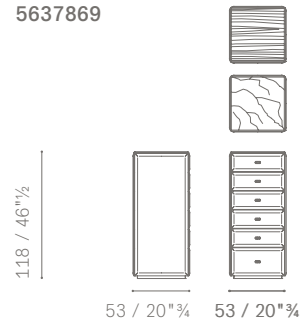

- 9-compartment organiser
- 4-compartment organiser

Chest of drawers

- 12-compartment organiser
- 7-compartment organiser

Watch box and Ring box

Only available in models with 4- and 7-compartment organisers. In MDF with cushions padded with polyurethane foam. The boxes are entirely upholstered in beige Alcantara®.

Please Note: As an accessory for the cabinet, the pad is an alternative to the presence of organisers.

5637861

5637861

5637866

5637866

5637869

5637869

5637430