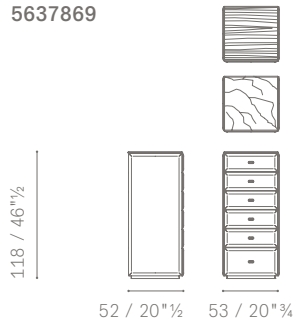

- 9-compartment organiser
- 4-compartment organiser

Chest of drawers

- 12-compartment organiser
- 7-compartment organiser

Watch box and Ring box

Only available in models with 4- and 7-compartment organisers. In MDF with cushions padded with polyurethane foam. The boxes are entirely upholstered in beige Alcantara®.

Please Note: As an accessory for the cabinet, the pad is an alternative to the presence of organisers.

5637861

5637861

5637866

5637866

5637869

5637869

5637430