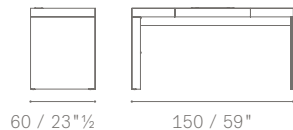

Functions. Openings for cables management are provided into the interior of the desk, top and feet.

5383701

75,5 / 29 1/2

60 / 23 1/2

150 / 59"