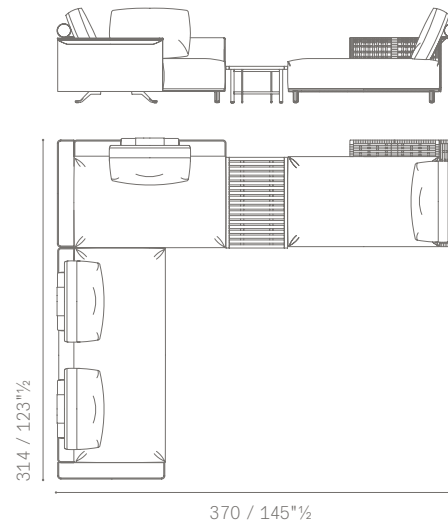

ESEMPIO DI COMPOSIZIONE 7 / LAYOUT EXAMPLE NO. 7

---

1. 5667221 Divano 2 posti 1 bracciolo sx struttura rivestita /
   2-seater sofa 1 armrest sx upholstered structure
2. 5667321 Divano 3 posti 1 bracciolo sx struttura rivestita /
   3-seater sofa 1 armrest sx upholstered structure
3. 5667124 Poltrona con panca sx 1 bracciolo struttura intrecciata /
   Armchair with bench sx 1 armrest woven structure
4. suggested extra items
   no. 4 5667566 back cushions 75×50
   no. 1 5667621 Solaria Small table 84×57