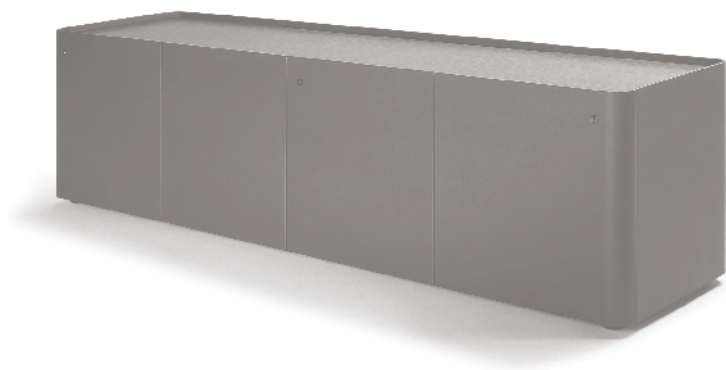

Trust Cabinet — Lievore - Altherr - Park — 2018

TRUST è un sistema di design e al tempo stesso un sistema di valori. La collezione comprende scrivanie, pareti autoportanti e contenitori per l'archiviazione. Superfici, contorni, architetture concorrono a creare una scenografia di serenità e fiducia. A configurare uno spazio duttile e aperto, dove il dialogo prende forma.

Tutti gli elementi TRUST sono liberamente combinabili fra loro per organizzare gli interni, adattandosi allo stile di lavoro di chi li abita. Volumi e costruzioni sono aerei, leggeri e insieme materici.

CARATTERISTICHE TECNICHE

Modelli.

- Cassettiera
- Cabinet

Struttura portante. In fibra di legno a media densità.

Top.

- Rovere naturale TW (70)
- Rovere medio TW (71)

TW (acronimo di Techno-wood). Indica il processo tecnologico necessario a trasformare una selezione di legni naturali in un tranciato che replica la venatura tipica del rovere. L'utilizzo di questo materiale garantisce uniformità della venatura e del colore.

Rivestimento esterno e cassetti.

- Pelle Frau® SC
- Cuoio Saddle Executive

Finitura superficie interna. Verniciata nera.

Appoggi.

Cassettiera Ruote libere piroettanti morbide
Cabinet. Puntali in plastica registrabili dall'interno.

Cassettiera. La cassetta è attrezzata con un unico cassetto classificatore esterno e con un cassetto interno, anche questo con frontalino rivestito in pelle o cuoio in abbinamento all'esterno.

Cabinet. Dispone di tre vani con sportello apribili a 155°. Il vano centrale è più grande ed è predisposto con mensola interna. Le ante hanno la chiusura ammortizzata ed è possibile eliminare o graduare la potenza di frenatura dell'anta grazie a un cursore predisposto su ogni cerniera. Le ante sono dotate di serratura con chiave valida anche per l'accesso al vano posteriore passacavi.

Vano passacavi (valido solo per il cabinet). Posizionato sul retro del mobile e accessibile tramite sportello ribaltabile. Il vano consente la fuoriuscita dei cavi che, dal pavimento o dai vani, salgono fino al top attraverso la fessura presente sul retro del piano.

Predisposizione passaggio cavi. Fornita e personalizzata in base ai

TRUST is a design system collection and at the same time a system of values. The collection consists of desks, self-supporting screens and cabinets. Surfaces, outlines, architectures contribute to create a scene of calm and confident atmosphere and to configure a flexible and open space, where dialogue takes shape.

All the elements of TRUST collection can be freely combined to organise the interiors, adapting to the work habits their users. Volumes and structures are airy, light and at the same time tangible.

TECHNICAL FEATURES

Items.

- Drawer unit
- Cabinet

Supporting structure. In medium-density wood fibre.

Top.

- Natural oak TW (70)
- Medium oak TW (71)