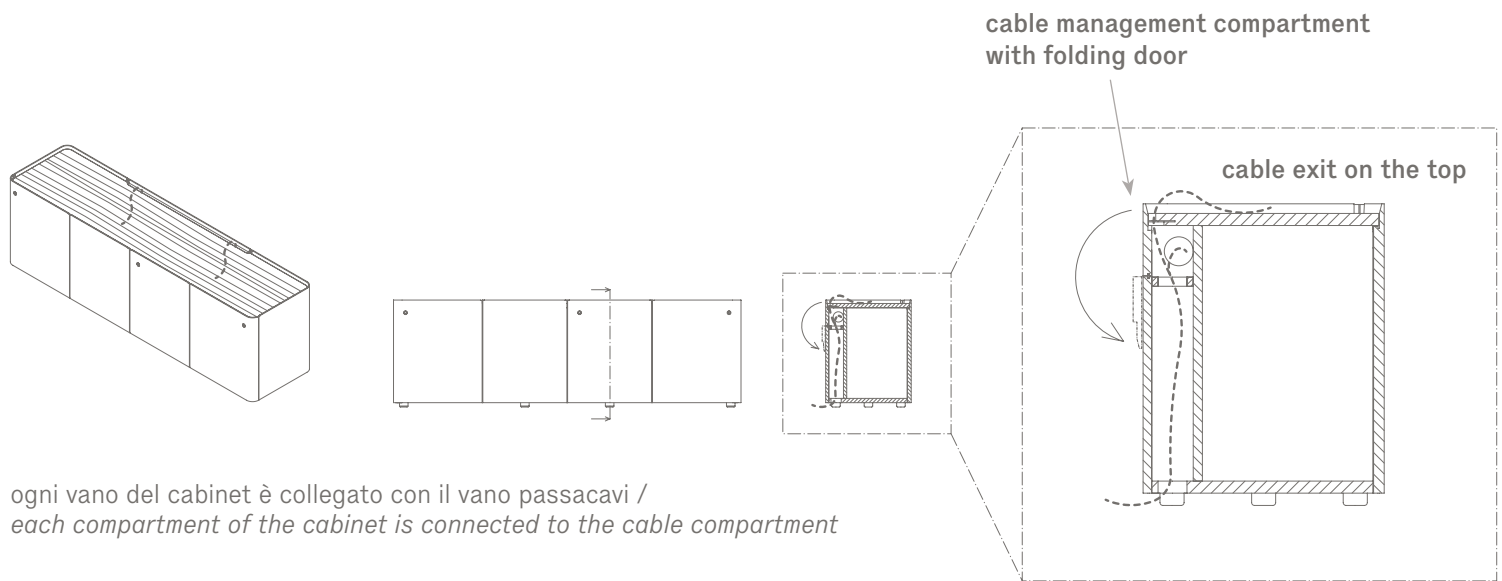

**Nella stessa collezione.**

Trust Desk  
Trust Screen

**In the same collection.**

Trust Desk  
Trust Screen

**TECHNICAL SPECIFICATIONS: PASSAGGIO CAVI / CABLE MANAGEMENT SYSTEM**

*vista anteriore / front view*

ogni vano del cabinet è collegato con il vano passacavi /  
*each compartment of the cabinet is connected to the cable compartment*

*vista posteriore / rear view*

5644761

64 / 25 1/4  
3 / 1 1/4

61 / 24"

51 / 20"