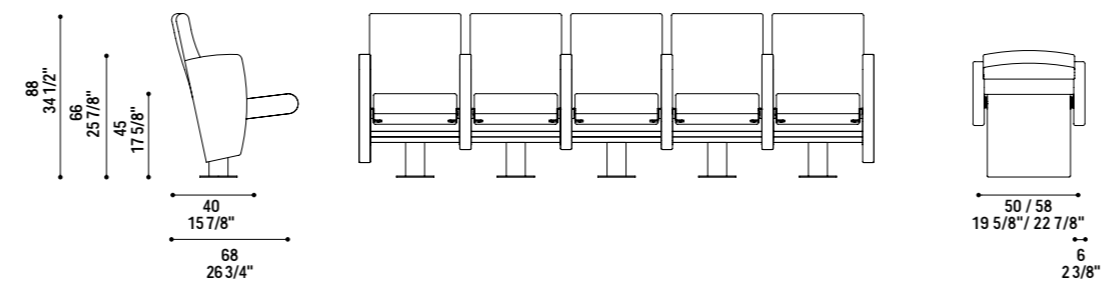

Lowry Center, Salford

L.C.

©Poltrona Frau 2013. Company with quality System certified according to ISO 9001, ISO 14001 and OHSAS 18001.  
Poltrona Frau reserves the right to modify the product and the components in this catalogue, without any prior notice.  
Materials certified according to EU and US regulations.