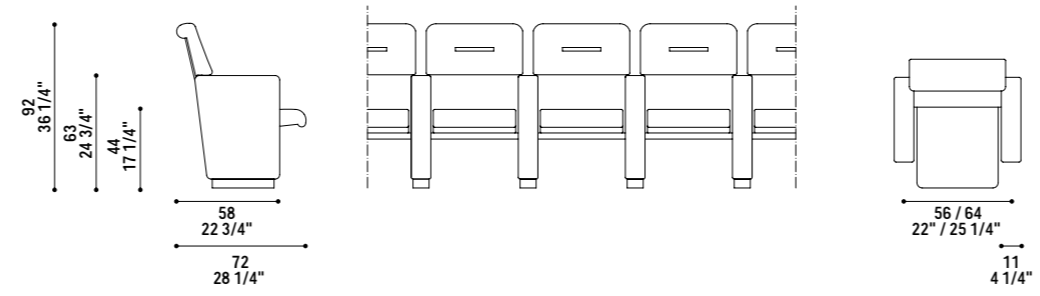

Festive Grand Theatre, Singapore

LE BIG

©Poltrona Frau 2013. Company with quality System certified according to ISO 9001, ISO 14001 and OHSAS 18001.  
 Poltrona Frau reserves the right to modify the product and the components in this catalogue, without any prior notice.  
 Materials certified according to EU and US regulations.