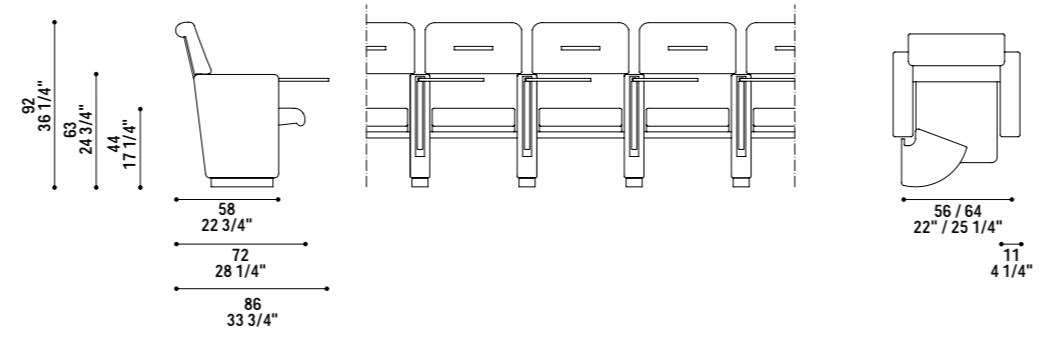

Festive Grand Theatre, Singapore

LE BIG

©Poltrona Frau 2013. Company with quality System certified according to ISO 9001, ISO 14001 and OHSAS 18001.  
 Poltrona Frau reserves the right to modify the product and the components in this catalogue, without any prior notice.  
 Materials certified according to EU and US regulations.