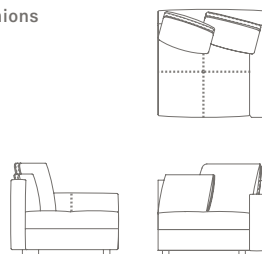

Square cushions