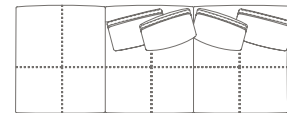

**DIVANI CON PANCA / SOFAS WITH BENCH**

**5507325**

Rectangular cushions

Square cushions

**MODULI COMPONENTI E TERMINALI / SECTIONAL MODULES AND SOFAS**

- POLTRONE LARGE
- LARGE ARMCHAIRS
- POLTRONE LARGE PLUS
- LARGE ARMCHAIRS PLUS
- DIVANI 2 POSTI LARGE
- LARGE 2-SEATER SOFAS
- DIVANI 2 POSTI LARGE PLUS
- LARGE 2-SEATER SOFAS PLUS
- DIVANI 3 POSTI
- 3 SEATER SOFAS
- CHAISE LONGUE
- CHAISE LONGUE
- CHAISE LONGUE PLUS
- CHAISES LONGUE PLUS
- PENISOLE
- FREESTANDING MODULES