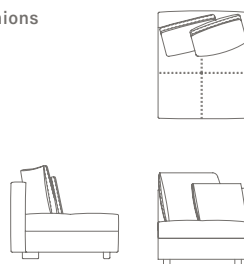

Square cushions