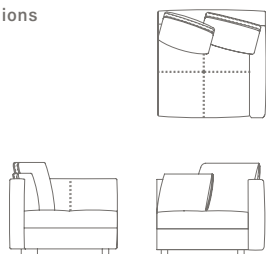

Square cushions