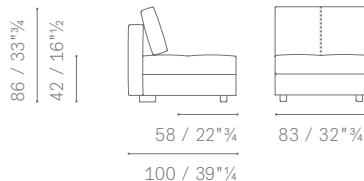

MODULI COMPONENTI E TERMINALI / SECTIONAL MODULES AND SOFAS

- POLTRONE LARGE
- LARGE ARMCHAIRS
- POLTRONE LARGE PLUS
- LARGE ARMCHAIRS PLUS
- DIVANI 2 POSTI LARGE
- LARGE 2-SEATER SOFAS
- DIVANI 2 POSTI LARGE PLUS
- LARGE 2-SEATER SOFAS PLUS
- DIVANI 3 POSTI
- 3 SEATER SOFAS
- CHAISE LONGUE
- CHAISE LONGUE
- CHAISE LONGUE PLUS
- CHAISES LONGUE PLUS
- PENISOLE
- FREESTANDING MODULES

5507122

Rectangular cushions