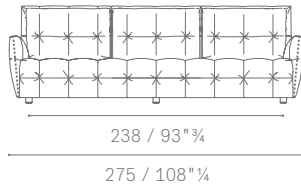

Rectangular cushions