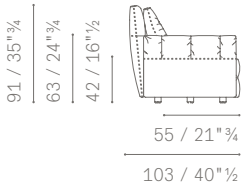

5556211

Rectangular cushions

5556211

Square cushions

5556281

Rectangular cushions

5556281

Square cushions

5556311

Rectangular cushions

5556311

Square cushions

5556214

Rectangular cushions

5556214

Square cushions

5556511

5556561