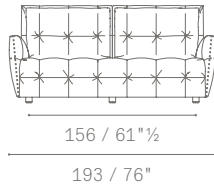

Rectangular cushions