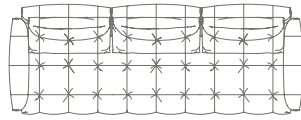

5556211

Rectangular cushions

5556211

Square cushions

5556281

Rectangular cushions

5556281

Square cushions

5556311

Rectangular cushions

5556311

Square cushions

5556214

Rectangular cushions

5556214

Square cushions

5556511

5556561