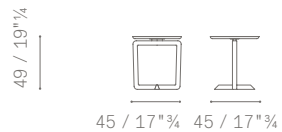

Nella stessa collezione.

- Fidelio Bench
- Fidelio Cabinet
- Fidelio Lamp
- Fidelio Multimedia Cabinet
- Fidelio Notte

In the same collection.

- Fidelio Bench
- Fidelio Cabinet
- Fidelio Lamp
- Fidelio Multimedia Cabinet
- Fidelio Notte

5599631