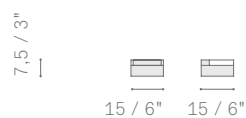

Gli Oggetti - Plexi Case — Simona Cremascoli — 2018

La bellezza contemporanea del metacrilato in un piccolo ed elegante set di scatole cilindriche.

CARATTERISTICHE TECNICHE

Versione.

- Piccolo, con finitura blu
- Basso, con finitura blu
- Alto, con finitura verde

Base contenitore. Ottenuta partendo da un blocco pieno di metacrilato che viene svuotato tramite una lavorazione a controllo numerico. A seconda della versione scelta la base può avere la finitura verde o blu.

Coperchio. Realizzato in metacrilato trasparente impreziosito da una porzione del tappo colorata come la finitura della base.

Dettagli estetici. Sul fondo della base è inciso il marchio Poltrona Frau tramite tecnologia laser.

The contemporary beauty of methacrylate in a small and elegant collection of cylindrical boxes.

TECHNICAL FEATURES

Version.

- Small, with blue finish
- Low, with blue finish
- High, with green finish

Container base. Made out of a full block of plexiglass that is hollowed using numerical control. Based on the version chosen, the base can be finished in green or blue.

Cover. Made out of transparent plexiglass embellished with a part of the cap coloured like the based finish.

Aesthetic details. The Poltrona Frau brand is carved on the base using laser technology.

5514040

5514041

5514042