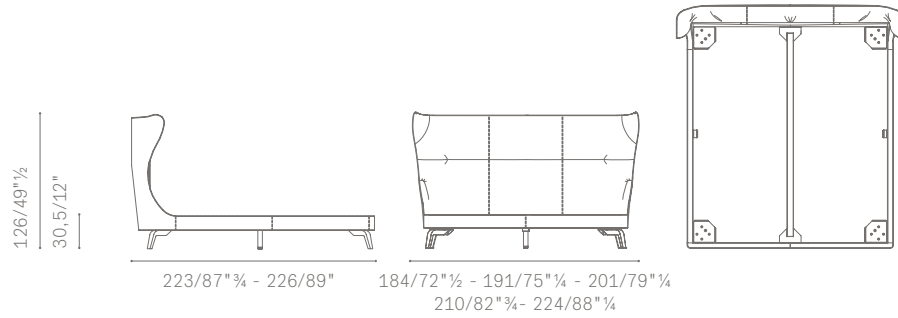

**Other details.** The headboard upholstery is available in folding version or in the smooth surface option, realized by means of a side stitching system.

**Rear headboard.** Available upholstered in:

- Fabric (Poltrona Frau Jacquard fabric)
- Saddle Extra (matching the bedframe upholstery).

**Mattress length** (except for the "Queen-size" and "King-size" versions).

- 200 cm

**Please note.** Bedstead Bases and Mattresses are shown and priced separately, please consult the dedicated section.

**In the same collection.**

Mamy Blue

**DIMENSIONI DISPONIBILI**

↓ Misure Letto	↓ Misure Materasso
cm 191×223 / 75"¼x87"¾	cm 160×200 / 63"×78"¾
cm 201×223 / 79"¼x87"¾	cm 170×200 / 67"¼x78"¾
cm 210×223 / 82"¾x87"¾	cm 180×200 / 70"¾x78"¾
cm 184×226 / 72½x89"	cm 153×203 / 60"¼x80" (Queen-size)
cm 224×226 / 88"¼x89"	cm 193×203 / 76"×80" (King-size)