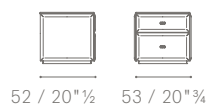

- organizzatore 12 vani
- organizzatore 7 vani

Scatola porta orologi e Scatola porta anelli

Previste solo in abbinamento agli organizzatori 4 e 7 vani. Sono realizzate in fibra di legno a media densità con cuscini imbottiti in poliuretano espanso. Le scatole sono interamente ricoperte in Alcantara® beige.

N.B.: Nell'accessoriare il mobile la presenza del tappetino è alternativa alla presenza degli organizzatori.

Back side. Available in:

- Canaletto walnut (29)
- leather (matching with the chosen upholstery)

OPTIONAL ACCESSORIES

Pad in Alcantara®

The pad is upholstered, on the top surface, in beige Alcantara®. Available in 2 sizes, it may be used to protect the drawers:

- 41 × 41 cm for the high drawer chest/night table
- 41 × 66 cm for the chest of drawers

Organiser for drawers

The organisers, which are available in different sizes, are available in solid wood with a medium-density firer board bottom upholstered in beige Alcantara®.

Versions.

High drawer chest/night table

- 9-compartment organiser
- 4-compartment organiser

Chest of drawers

- 12-compartment organiser
- 7-compartment organiser

Watch box and Ring box

Only available in models with 4- and 7-compartment organisers. In MDF with cushions padded with polyurethane foam. The boxes are entirely upholstered in beige Alcantara®.

Please Note: As an accessory for the cabinet, the pad is an alternative to the presence of organisers.

5637861

48 / 19"

52 / 20"½   53 / 20"¾

5637861

48 / 19"