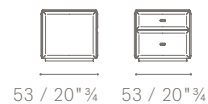

Please Note: As an accessory for the cabinet, the pad is an alternative to the presence of organisers.

5637861

48 / 19"

52 / 20"½ 53 / 20"¾

5637861

48 / 19"

53 / 20"¾ 53 / 20"¾

5637866