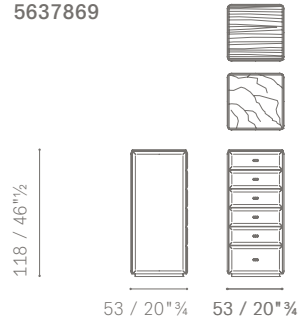

Please Note: As an accessory for the cabinet, the pad is an alternative to the presence of organisers.

5637861

48 / 19"

52 / 20"½ 53 / 20"¾

5637861

48 / 19"

53 / 20"¾ 53 / 20"¾

5637866

65 / 25"½

52 / 20"½ 150 / 59"

5637866

65 / 25"½

53 / 20"¾ 150 / 59"

5637869

5637869

5637430