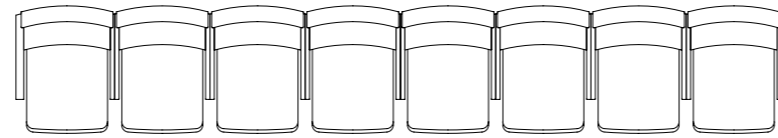

RP01

©Poltrona Frau 2013. Company with quality System certified according to ISO 9001, ISO 14001 and OHSAS 18001. Poltrona Frau reserves the right to modify the product and the components in this catalogue, without any prior notice. Materials certified according to EU and US regulations.

Poltrona Frau s.p.a. - Via Pertini, 22 62029 Tolentino - Tel. +39 0733 9091 - Fax. +39 0733 971600 - www.pfgroupcontract.com - www.poltronafruacontract.com

RP01

renzo piano building workshop