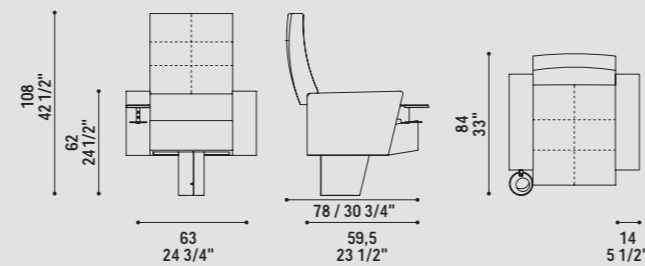

Cinema Giometti, Tolentino

Series 815

©Poltrona Frau 2012. Company with quality System certified according to ISO 9001 e ISO 14001.
Poltrona Frau reserves the right to modify the product and the components in this catalogue, without any prior notice.
Materials certified according to EU and US regulations.