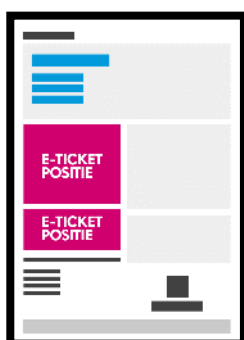

Mobile

- Leaderboard top (300x50 of 320x50 pixels)
- MPU centre (300x250 pixels)
- MPU bottom (300x250 pixels)

Tablet (landscape)

- Halfpage (300x600 pixels)
- Leaderboard top (728x90 pixels)
- Leaderboard centre (728x90 pixels)

Mobiel
€10 CPM

Desktop/tablet
€10 CPM

Bevestigingspagina
€14 CPM

MPU

300 x 250 pixels, beschikbaar op desktop, tablet en mobile

Billboard

970x250, 980x120 of
930x180 pixels, beschikbaar
op desktop

Desktop
€12 CPM

Desktop/tablet
€7 CPM

Bevestigingspagina
€10 CPM

Leaderboard

728x90 pixels, beschikbaar
op desktop en tablet

Wallpaper & skyscraper

Wallpaper: 1.680x800 pixels,
Skyscraper: 120x600 pixels,
beschikbaar op desktop

Desktop
€18 CPM

Desktop
€6 CPM

eTicket

251x227 pixels,
€150 CPM

251x104 pixels,
€100 CPM

Ticket Alert

Banner 600x180 pixels,
€1.250 per mailing

Slot: 305x255 pixels,
€500 per mailing