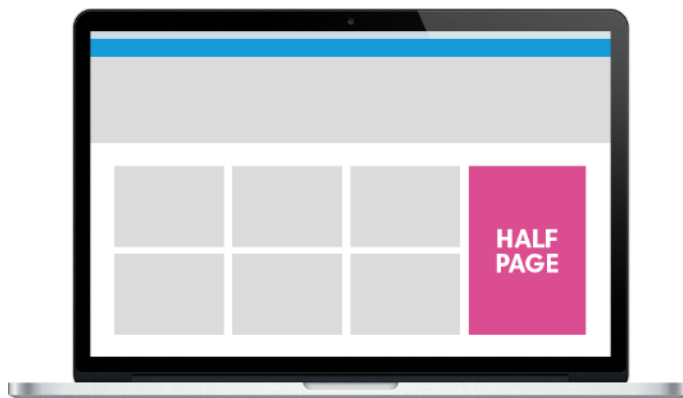

Homepage Take Over

Homepage: €1.500 per dag | Genre Homepage: €1.000 per dag | Beiden: €2.000 per dag

Desktop

- Halfpage (300x600 pixels)
- Billboard top (970x250, 980x120 of 930x180 pixels)
- Billboard centre (970x250, 980x120 of 930x180 pixels)

Mobile

- Leaderboard top (300x50 of 320x50 pixels)
- MPU centre (300x250 pixels)
- MPU bottom (300x250 pixels)

Tablet (landscape)

- Halfpage (300x600 pixels)
- Leaderboard top (728x90 pixels)
- Leaderboard centre (728x90 pixels)

Tablet (portrait)

- Leaderboard top (728x90 pixels)
- Leaderboard centre (728x90 pixels)
- Leaderboard bottom (728x90 pixels)

Half page

300x600 pixels, beschikbaar op desktop en tablet

Desktop/tablet
€14 CPM