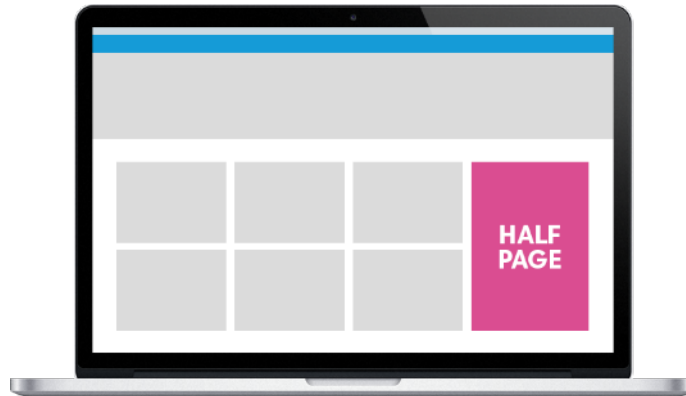

Mobile

Leaderboard top (300x50 of 320x50 pixels)

MPU centre (300x250 pixels)

MPU bottom (300x250 pixels)

Tablet (landscape)

Halfpage (300x600 pixels)

Leaderboard top (728x90 pixels)

Leaderboard centre (728x90 pixels)

Tablet (portrait)

Leaderboard top (728x90 pixels)

Leaderboard centre (728x90 pixels)

Leaderboard bottom (728x90 pixels)

Half page

300x600 pixels,
beschikbaar op desktop
en tablet

Desktop/tablet
€14 CPM

Mobiel
€10 CPM

Desktop/tablet
€10 CPM

Bevestigingspagina
€14 CPM

MPU

300 x 250 pixels,
beschikbaar op desktop,
tablet en mobile

Billboard

970x250, 980x120 of
930x180 pixels, beschikbaar
op desktop

Desktop
€12 CPM

Desktop/tablet
€7 CPM