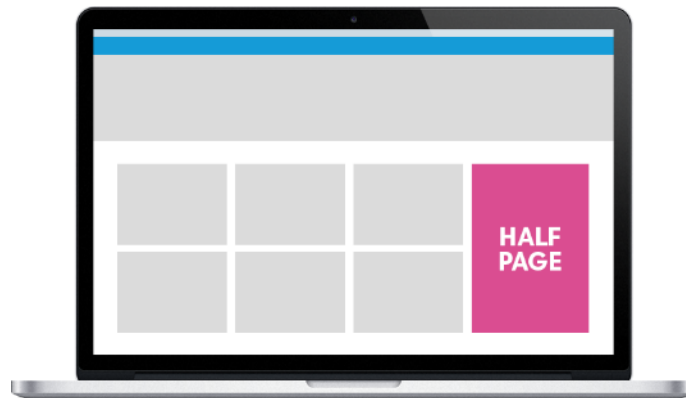

Mobile

Leaderboard top (300x50 of 320x50 pixels)

MPU centre (300x250 pixels)

MPU bottom (300x250 pixels)

Tablet (landscape)

Halfpage (300x600 pixels)

Leaderboard top (728x90 pixels)

Leaderboard centre (728x90 pixels)

Tablet (portrait)

Leaderboard top (728x90 pixels)

Leaderboard centre (728x90 pixels)

Leaderboard bottom (728x90 pixels)

Half page

300x600 pixels,
beschikbaar op desktop
en tablet

Desktop/tablet
€14 CPM

Mobiel
€10 CPM

Desktop/tablet
€10 CPM

Bevestigingspagina
€14 CPM

MPU

300 x 250 pixels,
beschikbaar op desktop,
tablet en mobile

Billboard

970x250, 980x120 of
930x180 pixels, beschikbaar
op desktop

Desktop
€12 CPM

Desktop/tablet
€7 CPM