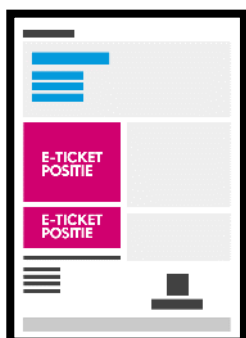

Desktop/tablet
€10 CPM

Bevestigingspagina
€14 CPM

MPU

300 x 250 pixels,
beschikbaar op desktop,
tablet en mobile

Billboard

970x250, 980x120 of
930x180 pixels, beschikbaar
op desktop

Desktop
€12 CPM

Desktop/tablet
€7 CPM

Bevestigingspagina
€10 CPM

Leaderboard

728x90 pixels, beschikbaar
op desktop en tablet

Wallpaper & skyscraper

Wallpaper: 1.680x800 pixels,
Skyscraper: 120x600 pixels,
beschikbaar op desktop

Desktop
€18 CPM

Desktop
€6 CPM

eTicket

251x227 pixels,
€150 CPM

251x104 pixels,
€100 CPM

Ticket Alert

Banner 600x180 pixels,
€1.250 per mailing

Slot: 305x255 pixels,
€500 per mailing