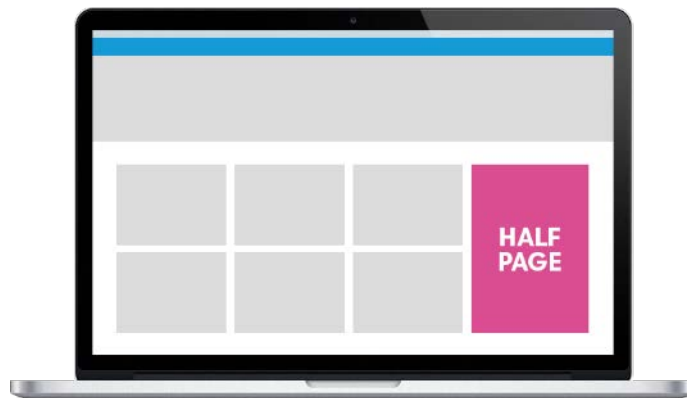

Desktop

Halfpage (300x600 pixels)
Billboard top (970x250, 980x120 of 930x180 pixels)
Billboard centre (970x250, 980x120 of 930x180 pixels)

Mobile

Leaderboard top (300x50 of 320x50 pixels)
MPU centre (300x250 pixels)
MPU bottom (300x250 pixels)

Tablet (landscape)

Halfpage (300x600 pixels)
Leaderboard top (728x90 pixels)
Leaderboard centre (728x90 pixels)

Tablet (portrait)

Leaderboard top (728x90 pixels)
Leaderboard centre (728x90 pixels)
Leaderboard bottom (728x90 pixels)

Half page

300x600 pixels,
beschikbaar op
desktop en tablet

Desktop/tablet
€14 CPM

MPU

300 x 250 pixels,
beschikbaar op
desktop, tablet
en mobile

Mobiel
€10 CPM

Desktop/tablet
€10 CPM

Bevestigingspagina
€14 CPM