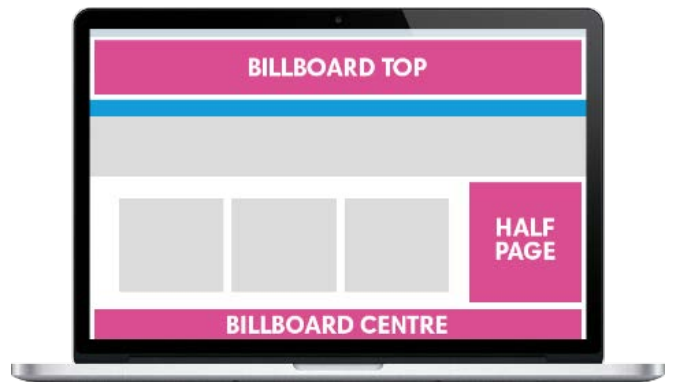

Desktop

Halfpage (300x600 pixels)
Billboard top (970x250, 980x120 of 930x180 pixels)
Billboard centre (970x250, 980x120 of 930x180 pixels)

Mobile

Leaderboard top (300x50 of 320x50 pixels)
MPU centre (300x250 pixels)
MPU bottom (300x250 pixels)

Tablet (landscape)

Halfpage (300x600 pixels)
Leaderboard top (728x90 pixels)
Leaderboard centre (728x90 pixels)

Tablet (portrait)

Leaderboard top (728x90 pixels)
Leaderboard centre (728x90 pixels)
Leaderboard bottom (728x90 pixels)

Half page

300x600 pixels,
beschikbaar op
desktop en tablet

Desktop/tablet
€14 CPM

MPU

300 x 250 pixels,
beschikbaar op
desktop, tablet
en mobile

Mobiel
€10 CPM

Desktop/tablet
€10 CPM

Bevestigingspagina
€14 CPM