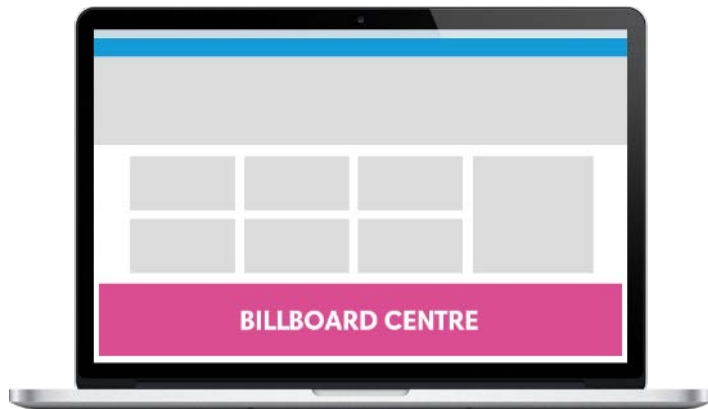

Desktop

Halfpage (300x600 pixels)
Billboard top (970x250, 980x120 of 930x180 pixels)
Billboard centre (970x250, 980x120 of 930x180 pixels)

Mobile

Leaderboard top (300x50 of 320x50 pixels)
MPU centre (300x250 pixels)
MPU bottom (300x250 pixels)

Half page

300x600 pixels,
beschikbaar op
desktop en tablet

Desktop/tablet
€14 CPM

MPU

300 x 250 pixels,
beschikbaar op
desktop, tablet
en mobile

Mobiel
€10 CPM

Desktop/tablet
€10 CPM

Bevestigingspagina
€14 CPM

Billboard

970x250, 980x120 of
930x180 pixels,
beschikbaar op
desktop

Desktop
€12 CPM

Leaderboard

728x90 pixels,
beschikbaar op
desktop en tablet

Desktop/tablet
€7 CPM

Bevestigingspagina
€10 CPM

Wallpaper