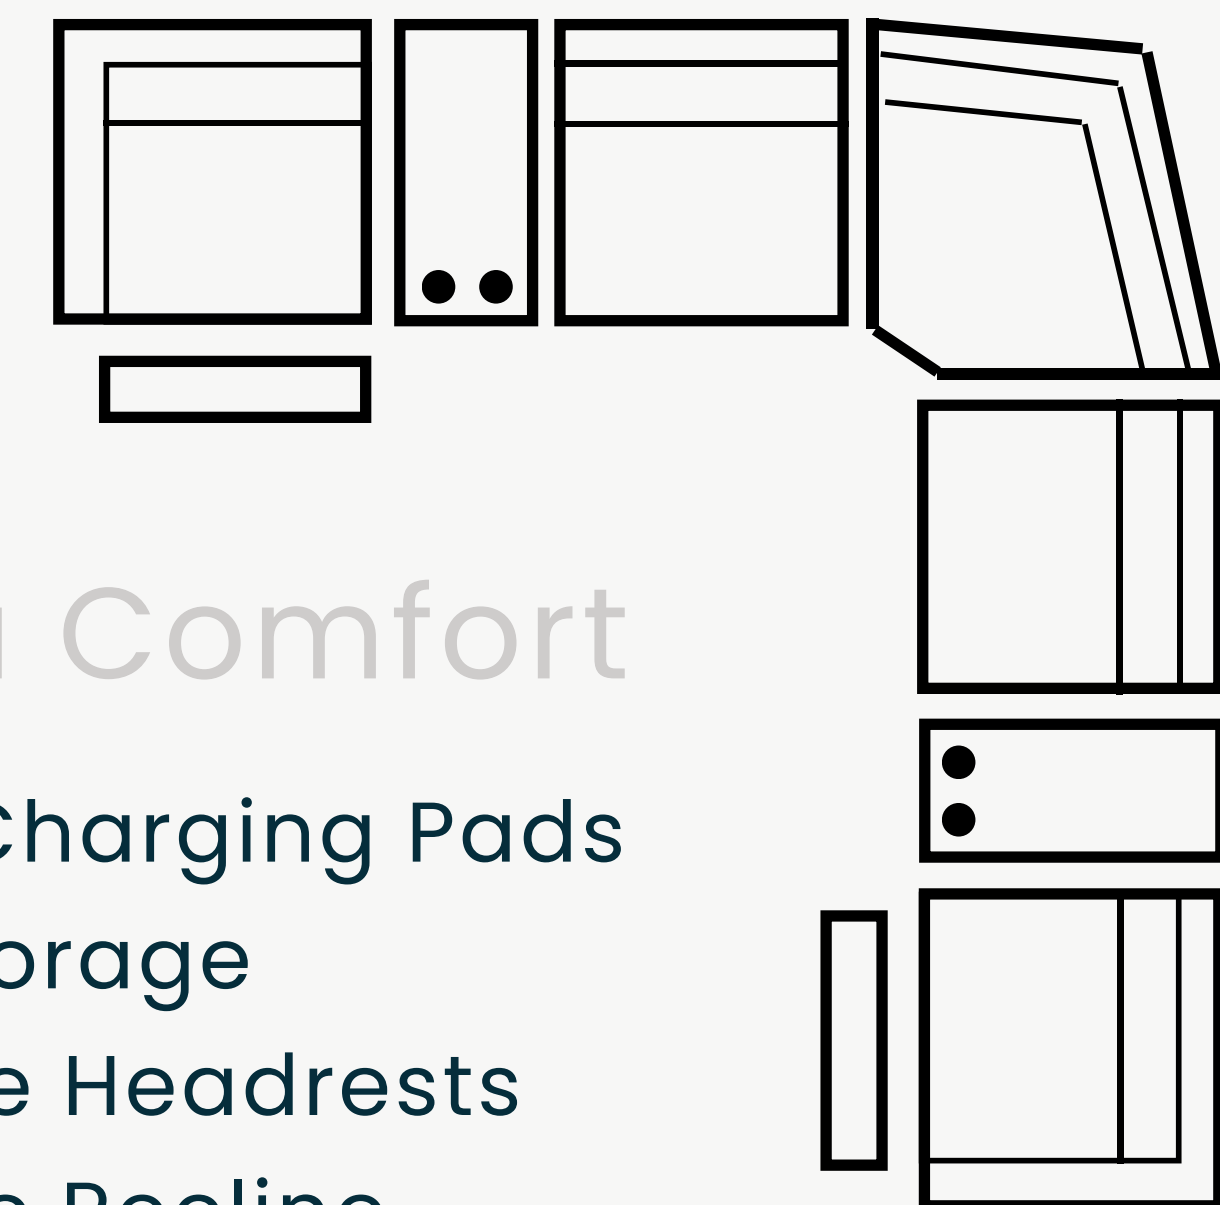

Square Corner Unit

- Armless Modular Piece

W117
D117
H102

Console Unit

- Armless Modular Piece

W32
D94
H102

The Art of Home Cinema Comfort

- Surround Sound
- Immersive Vibration
- Bluetooth
- Volume/Skip Control
- Wireless Charging Pads
- Hidden Storage
- Adjustable Headrests
- Ergonomic Recline