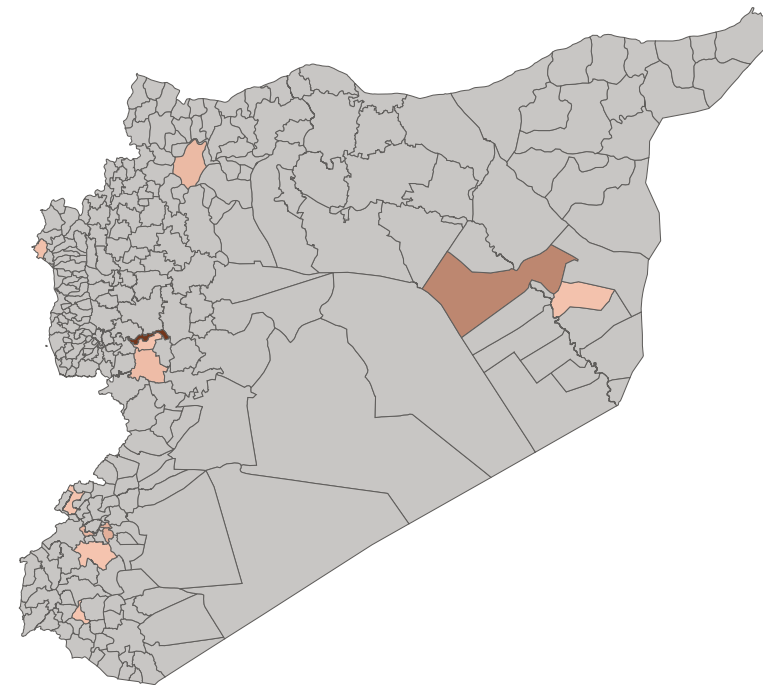

1,221,108

PEOPLE TARGETED BY SHELTER SECTOR

23,296

NO. OF PEOPLE ASSISTED

40

NO. OF SHELTER PROJECTS

7

NO OF SECTOR PARTNERS

RESET

**SHELTER SECTOR GEOGRAPHICAL COVERAGE**

No. of Governorates

6

No. of Sub districts

14

No. of Communities

19

Total people reached (Individuals) by Sub District

Shelter Sector Severity by sub district

**BENEFICIARIES REACHED PER TYPE OF SUPPORT**

**BENEFICIARIES REACHED BY ORGANIZATION**

**BENEFICIARIES REACHED BY GOVERNORATE**