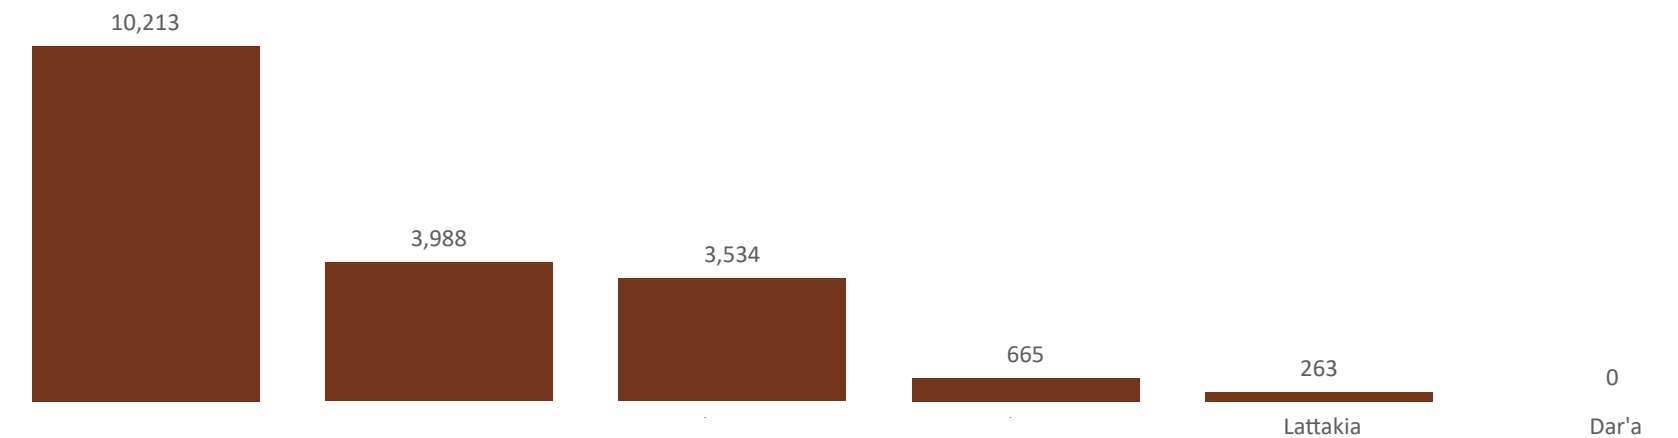

Total people reached (Individuals) by Sub District

Shelter Sector Severity by sub district

**BENEFICIARIES REACHED PER TYPE OF SUPPORT**

**BENEFICIARIES REACHED BY ORGANIZATION**

**BENEFICIARIES REACHED BY GOVERNORATE**

**NO. OF SHELTER PROJECTS PER STAGE**