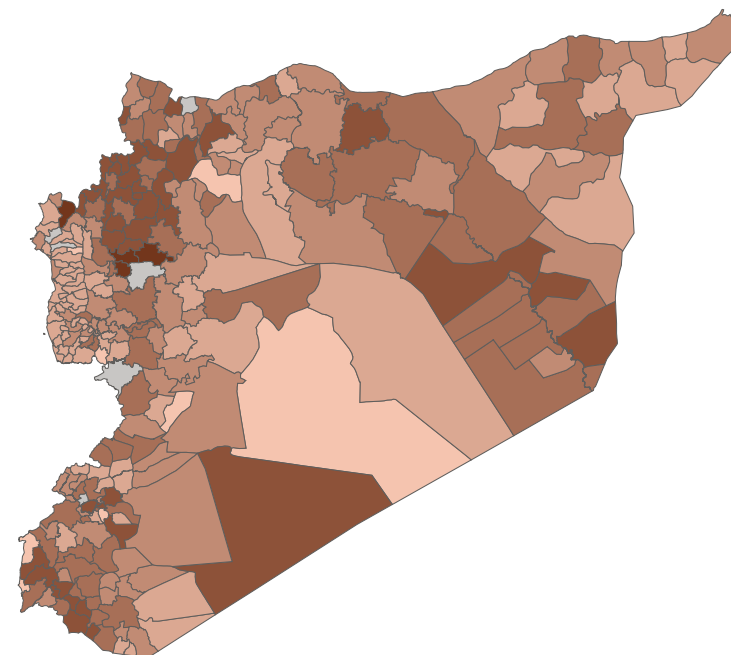

1,221,108

PEOPLE TARGETED BY SHELTER SECTOR

23,296

NO. OF PEOPLE ASSISTED

40

NO. OF SHELTER PROJECTS

7

NO OF SECTOR PARTNERS

RESET

**SHELTER SECTOR GEOGRAPHICAL COVERAGE**

No. of Governorates

6

No. of Sub districts

14

No. of Communities

19

Total people reached (Individuals) by Sub District

Shelter Sector Severity by sub district

**BENEFICIARIES REACHED PER TYPE OF SUPPORT**

**BENEFICIARIES REACHED BY ORGANIZATION**

**BENEFICIARIES REACHED BY GOVERNORATE**