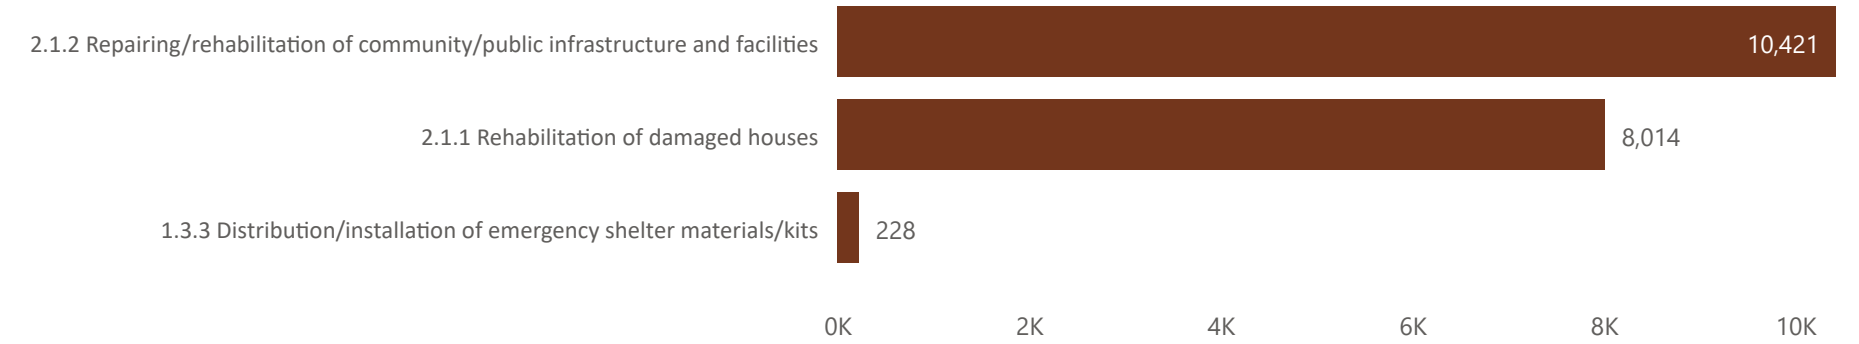

RESET

**SHELTER SECTOR GEOGRAPHICAL COVERAGE**

No. of Governorates

6

No. of Sub districts

14

No. of Communities

19

Total people reached (Individuals) by Sub District

Shelter Sector Severity by sub district

**BENEFICIARIES REACHED PER TYPE OF SUPPORT**

**BENEFICIARIES REACHED BY ORGANIZATION**

**BENEFICIARIES REACHED BY GOVERNORATE**