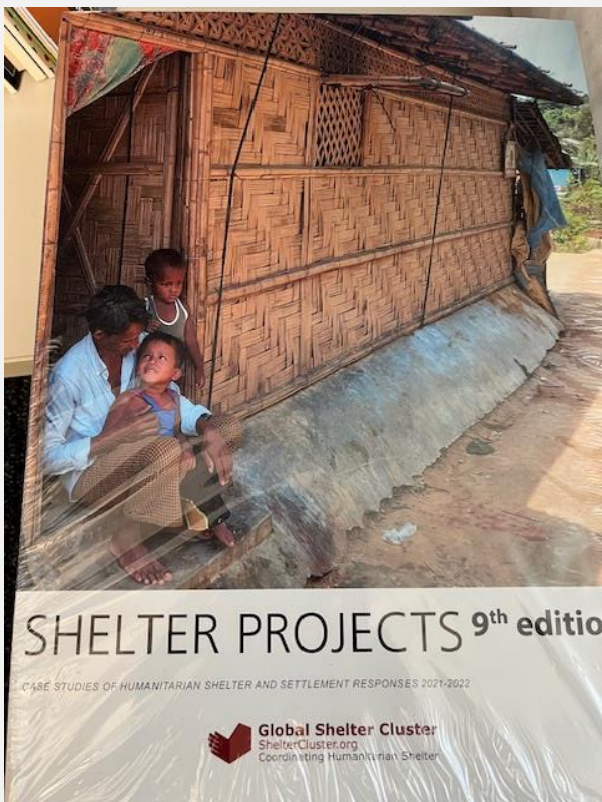

LEARNING FROM EACH OTHER/ FROM THE PAST