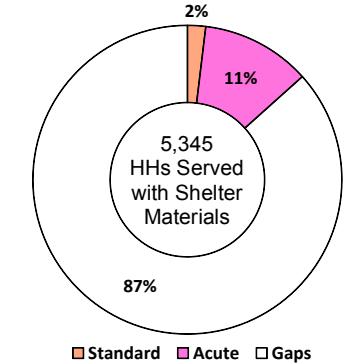

Shelter Coverage Vs. CRP Target

Legend

- National Boundaries
- State Boundaries
- County Boundaries
- Undetermined Boundary

IDPs by County (as of 4 Dec 15)*

- No data
- 1 - 25000
- 25001 - 50000
- 50001 - 75000
- 75001 - 100000
- >100000

Emergency Shelter Coverage

- Acute Shelter Kits
- Standard Shelter kits
- IDPs not served

States	Organizations
Central Equatoria	PAH
Unity	Concern
Upper Nile	DRC, IOM, Medair
Lakes	IOM, HDC

- Final Boundary between the Republic of South Sudan and the Republic of Sudan has not yet been determined
 - Final status of the Abyei area is not determined