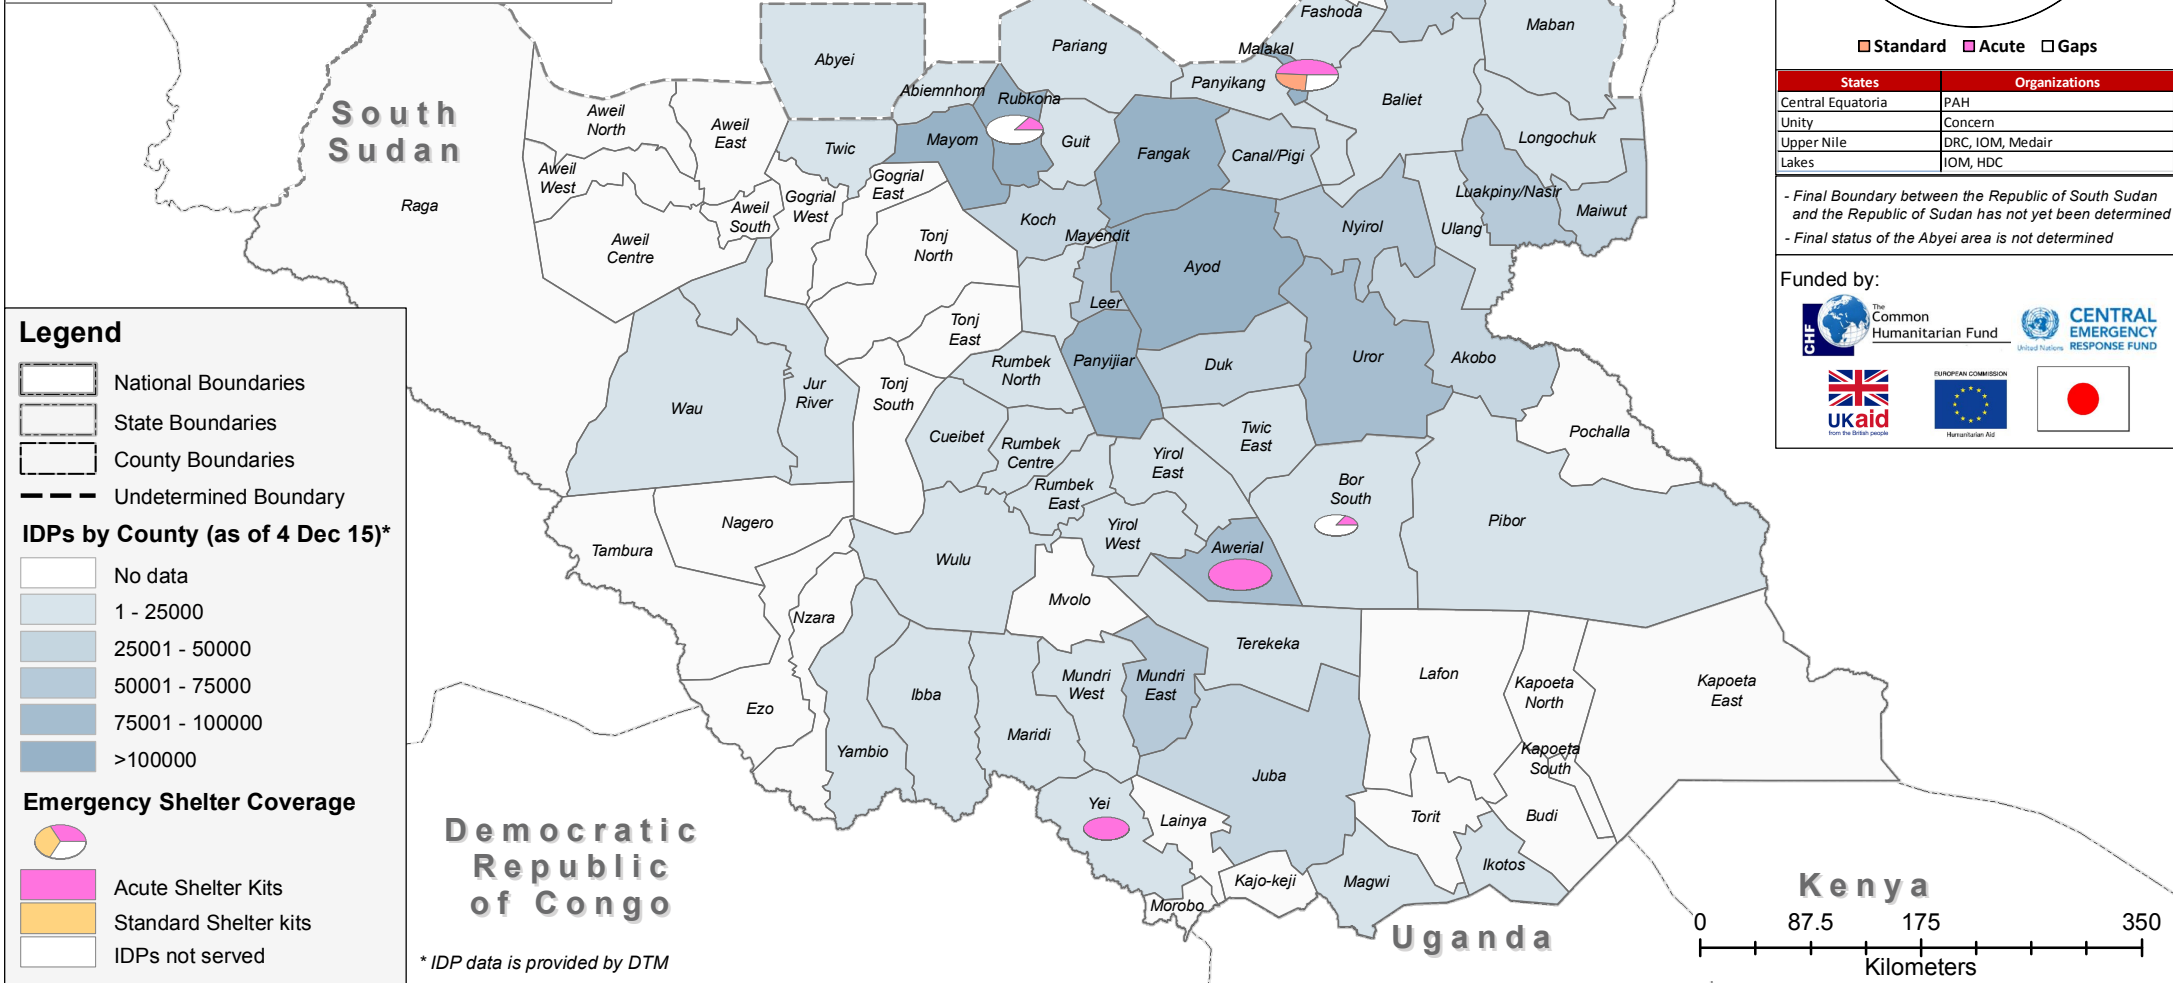

Shelter Coverage Vs. CRP Target

Legend

- National Boundaries
- State Boundaries
- County Boundaries
- Undetermined Boundary

IDPs by County (as of 4 Dec 15)*

- No data
- 1 - 25000
- 25001 - 50000
- 50001 - 75000
- 75001 - 100000
- >100000

Emergency Shelter Coverage

- Acute Shelter Kits
- Standard Shelter kits
- IDPs not served

States	Organizations
Central Equatoria	PAH
Unity	Concern
Upper Nile	DRC, IOM, Medair
Lakes	IOM, HDC

- Final Boundary between the Republic of South Sudan and the Republic of Sudan has not yet been determined
 - Final status of the Abyei area is not determined