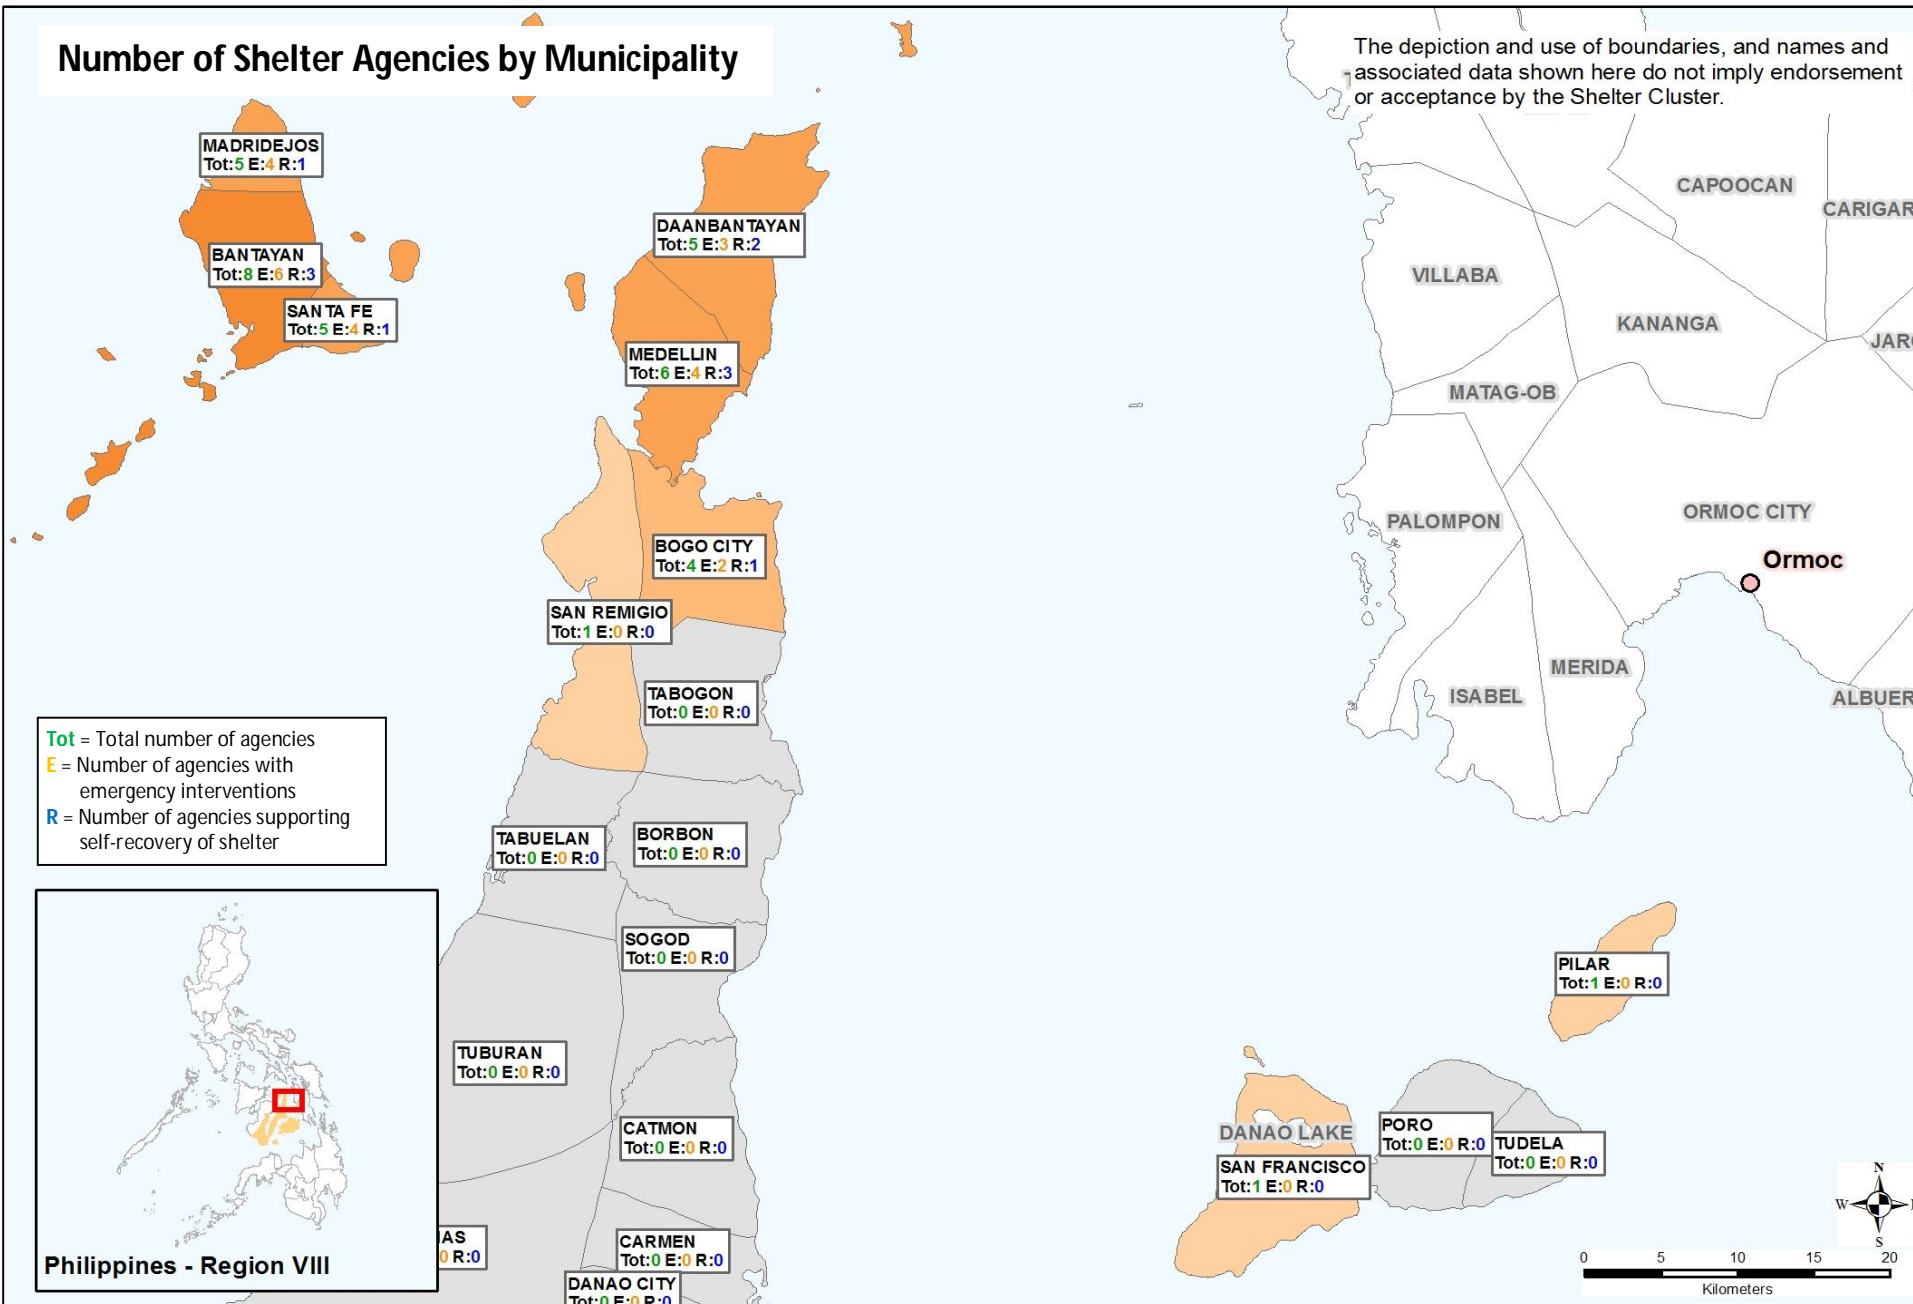

Number of Shelter Agencies by Municipality