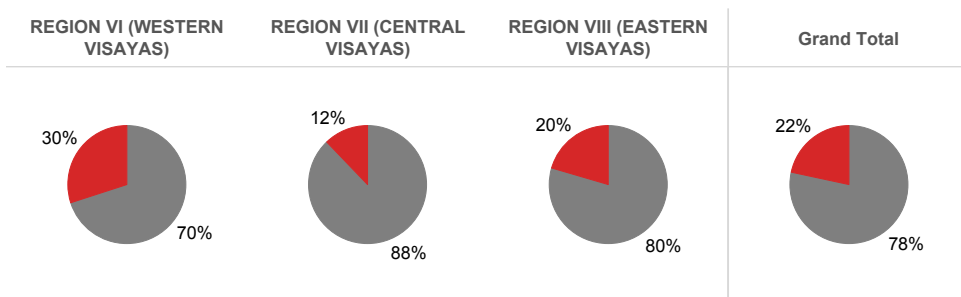

SUMMARY OF SHELTER CLUSTER PARTNER ACTIVITIES : RED CROSS AND RED CRESCENT MOVEMENT (02/02/2014)

Agency Grouping

Other agencies
RCRC

This information is based on activities reported to the shelter cluster by the 26/01/14. Emergency shelter activities are classified into three categories: tarpaulines (1 per household), tarpaulines (2 per household) and tents. Graphs represents households reached - the table also contains planned activities reported to the cluster.

Total households provided with emergency shelter - by Region