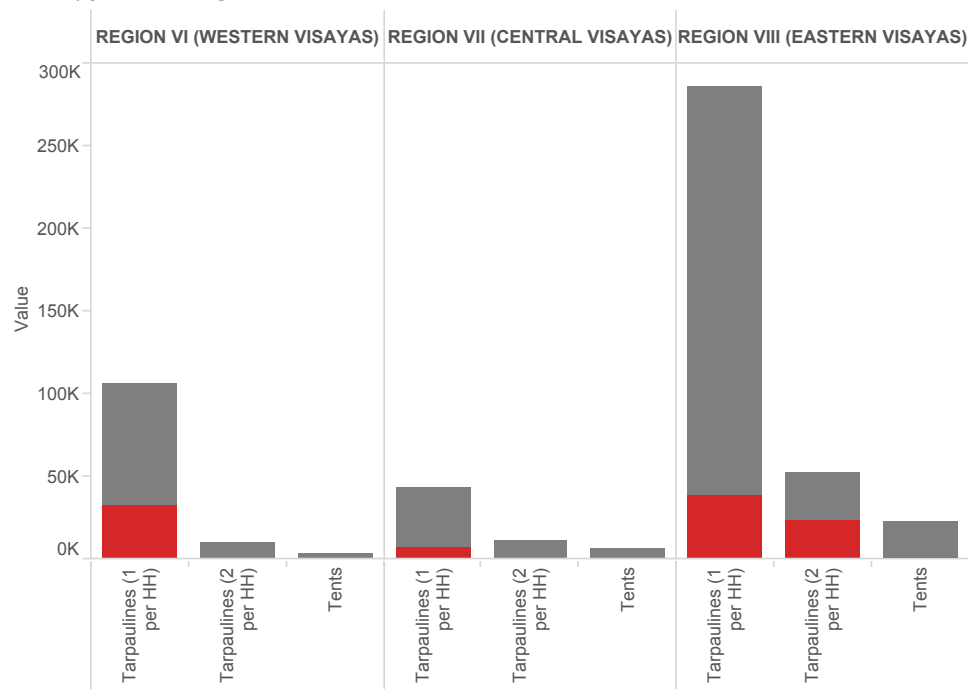

### Agency Grouping

Other agencies  
RCRC

This information is based on activities reported to the shelter cluster by the 26/01/14. Emergency shelter activities are classified into three categories: tarpaulines (1 per household), tarpaulines (2 per household) and tents. Graphs represents households reached - the table also contains planned activities reported to the cluster.

### Total households provided with emergency shelter - by Region

### Households provided with emergency shelter interventions - by intervention type and Region

### Emergency shelter - household reached and household planned to be reached, by intervention type and Region.

Region	Intervention Type	Planned		Reached	
		RCRC	Other agencies	RCRC	Other agencies
Null	Tarpaulines (1 per H)				
	Tarpaulines (2 per HH)				
	Tents				
	Total HH Reached with Emer..		0		
REGION IV-B (MIMAROPA)	Tarpaulines (1 per H)				2,216
	Tarpaulines (2 per HH)				980
	Tents				
	Total HH Reached with Emer..			0	3,196
REGION V (BICOL REGION)	Tarpaulines (1 per H)				2,186
	Tarpaulines (2 per HH)				
	Tents				
	Total HH Reached with Emer..				2,186
REGION VI (WESTERN VISAYAS)	Tarpaulines (1 per H)		5,856	32,785	67,308
	Tarpaulines (2 per HH)		2,500		7,631
	Tents			463	2,758
	Total HH Reached with Emer..	0	8,356	33,248	77,697
REGION VII (CENTRAL VISAYAS)	Tarpaulines (1 per H)		954	7,078	35,128
	Tarpaulines (2 per HH)		755		10,812
	Tents			100	5,932
	Total HH Reached with Emer..		1,709	7,178	51,872
REGION VIII (EASTERN VISAYAS)	Tarpaulines (1 per H)		43,613	39,072	203,401
	Tarpaulines (2 per HH)		5,806	23,669	22,703
	Tents		2	915	21,437
	Total HH Reached with Emer..	0	49,421	63,656	247,541
REGION XIII (CARAGA)	Tarpaulines (1 per H)				1,000
	Tarpaulines (2 per HH)				
	Tents				
	Total HH Reached with Emer..				1,000
Grand Total	Tarpaulines (1 per H)		50,423	78,935	311,239
	Tarpaulines (2 per HH)		9,061	23,669	42,126
	Tents		2	1,478	30,127
	Total HH Reached with Emer..	0	59,486	104,082	383,492