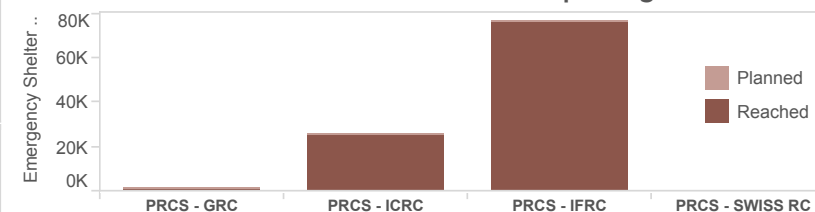

Red Cross and Red Crescent Movement : Reporting Societies

Note: Only data on tents and tarpaulins. PRCS - IFRC data includes data from FACT relief, Benelux ERU, French Red Cross and American Red Cross