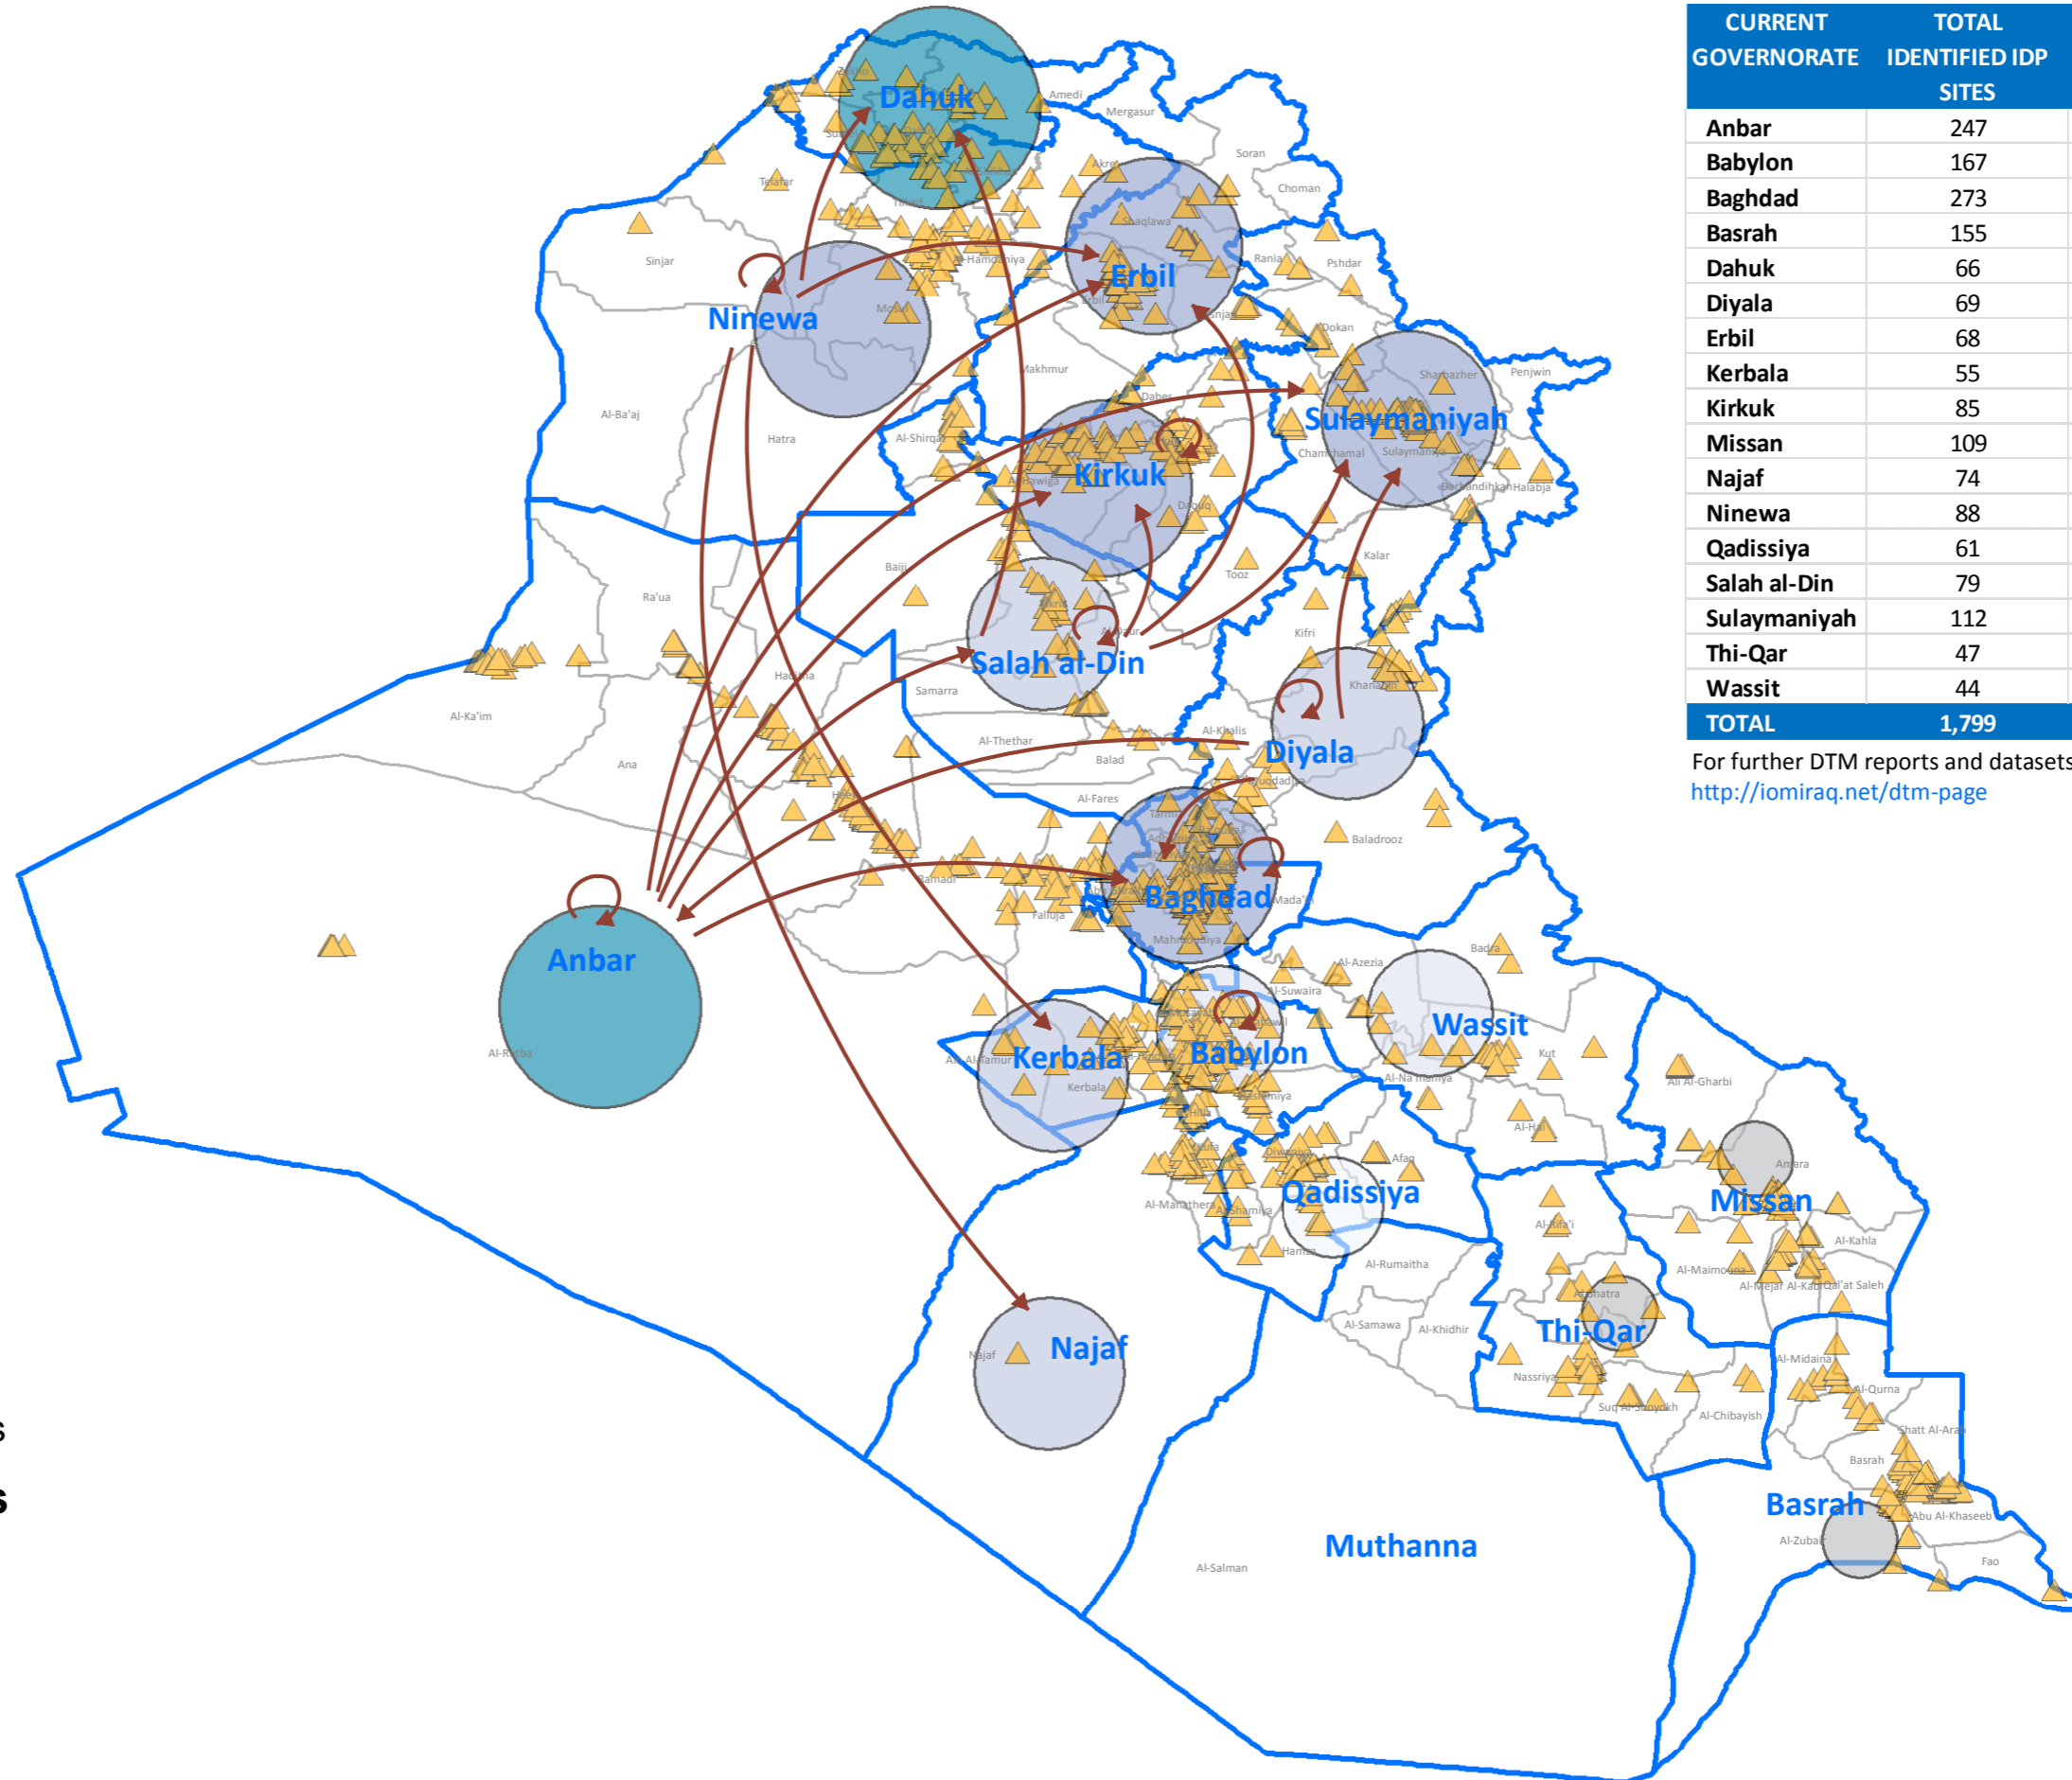

NEW DISPLACEMENT - January 1 to September 28, 2014

IOM IRAQ Displacement Tracking Matrix (DTM)

CURRENT GOVERNORATE	TOTAL IDENTIFIED IDP SITES	TOTAL IDENTIFIED IDP FAMILIES	TOTAL IDENTIFIED IDPs
Anbar	247	57,226	343,356
Babylon	167	4,220	25,320
Baghdad	273	18,437	110,622
Basrah	155	1,190	7,140
Dahuk	66	73,935	443,610
Diyala	69	11,573	69,438
Erbil	68	26,014	156,084
Kerbala	55	9,881	59,286
Kirkuk	85	22,064	132,384
Missan	109	1,039	6,234
Najaf	74	13,113	78,678
Ninewa	88	21,931	131,586
Qadissiya	61	2,600	15,600
Salah al-Din	79	6,885	41,310
Sulaymaniyah	112	16,199	97,194
Thi-Qar	47	1,371	8,226
Wassit	44	4,539	27,234
TOTAL	1,799	292,217	1,753,302

For further DTM reports and datasets please visit:
<http://iomiraq.net/dtm-page>

LEGEND

- ▲ Identified Sites
- ➔ Primary Movements

Identified IDP Families

292,217 families (estimated 1,753,302 Individuals) represent the number of IDPs in 1,799 identified locations; there are still many known and predicted unknown locations that have not yet been covered and it is expected that number of IDPs will change in the next update.