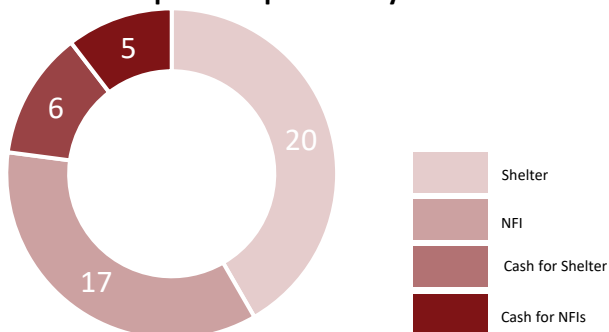

Breakdown of partners per activity