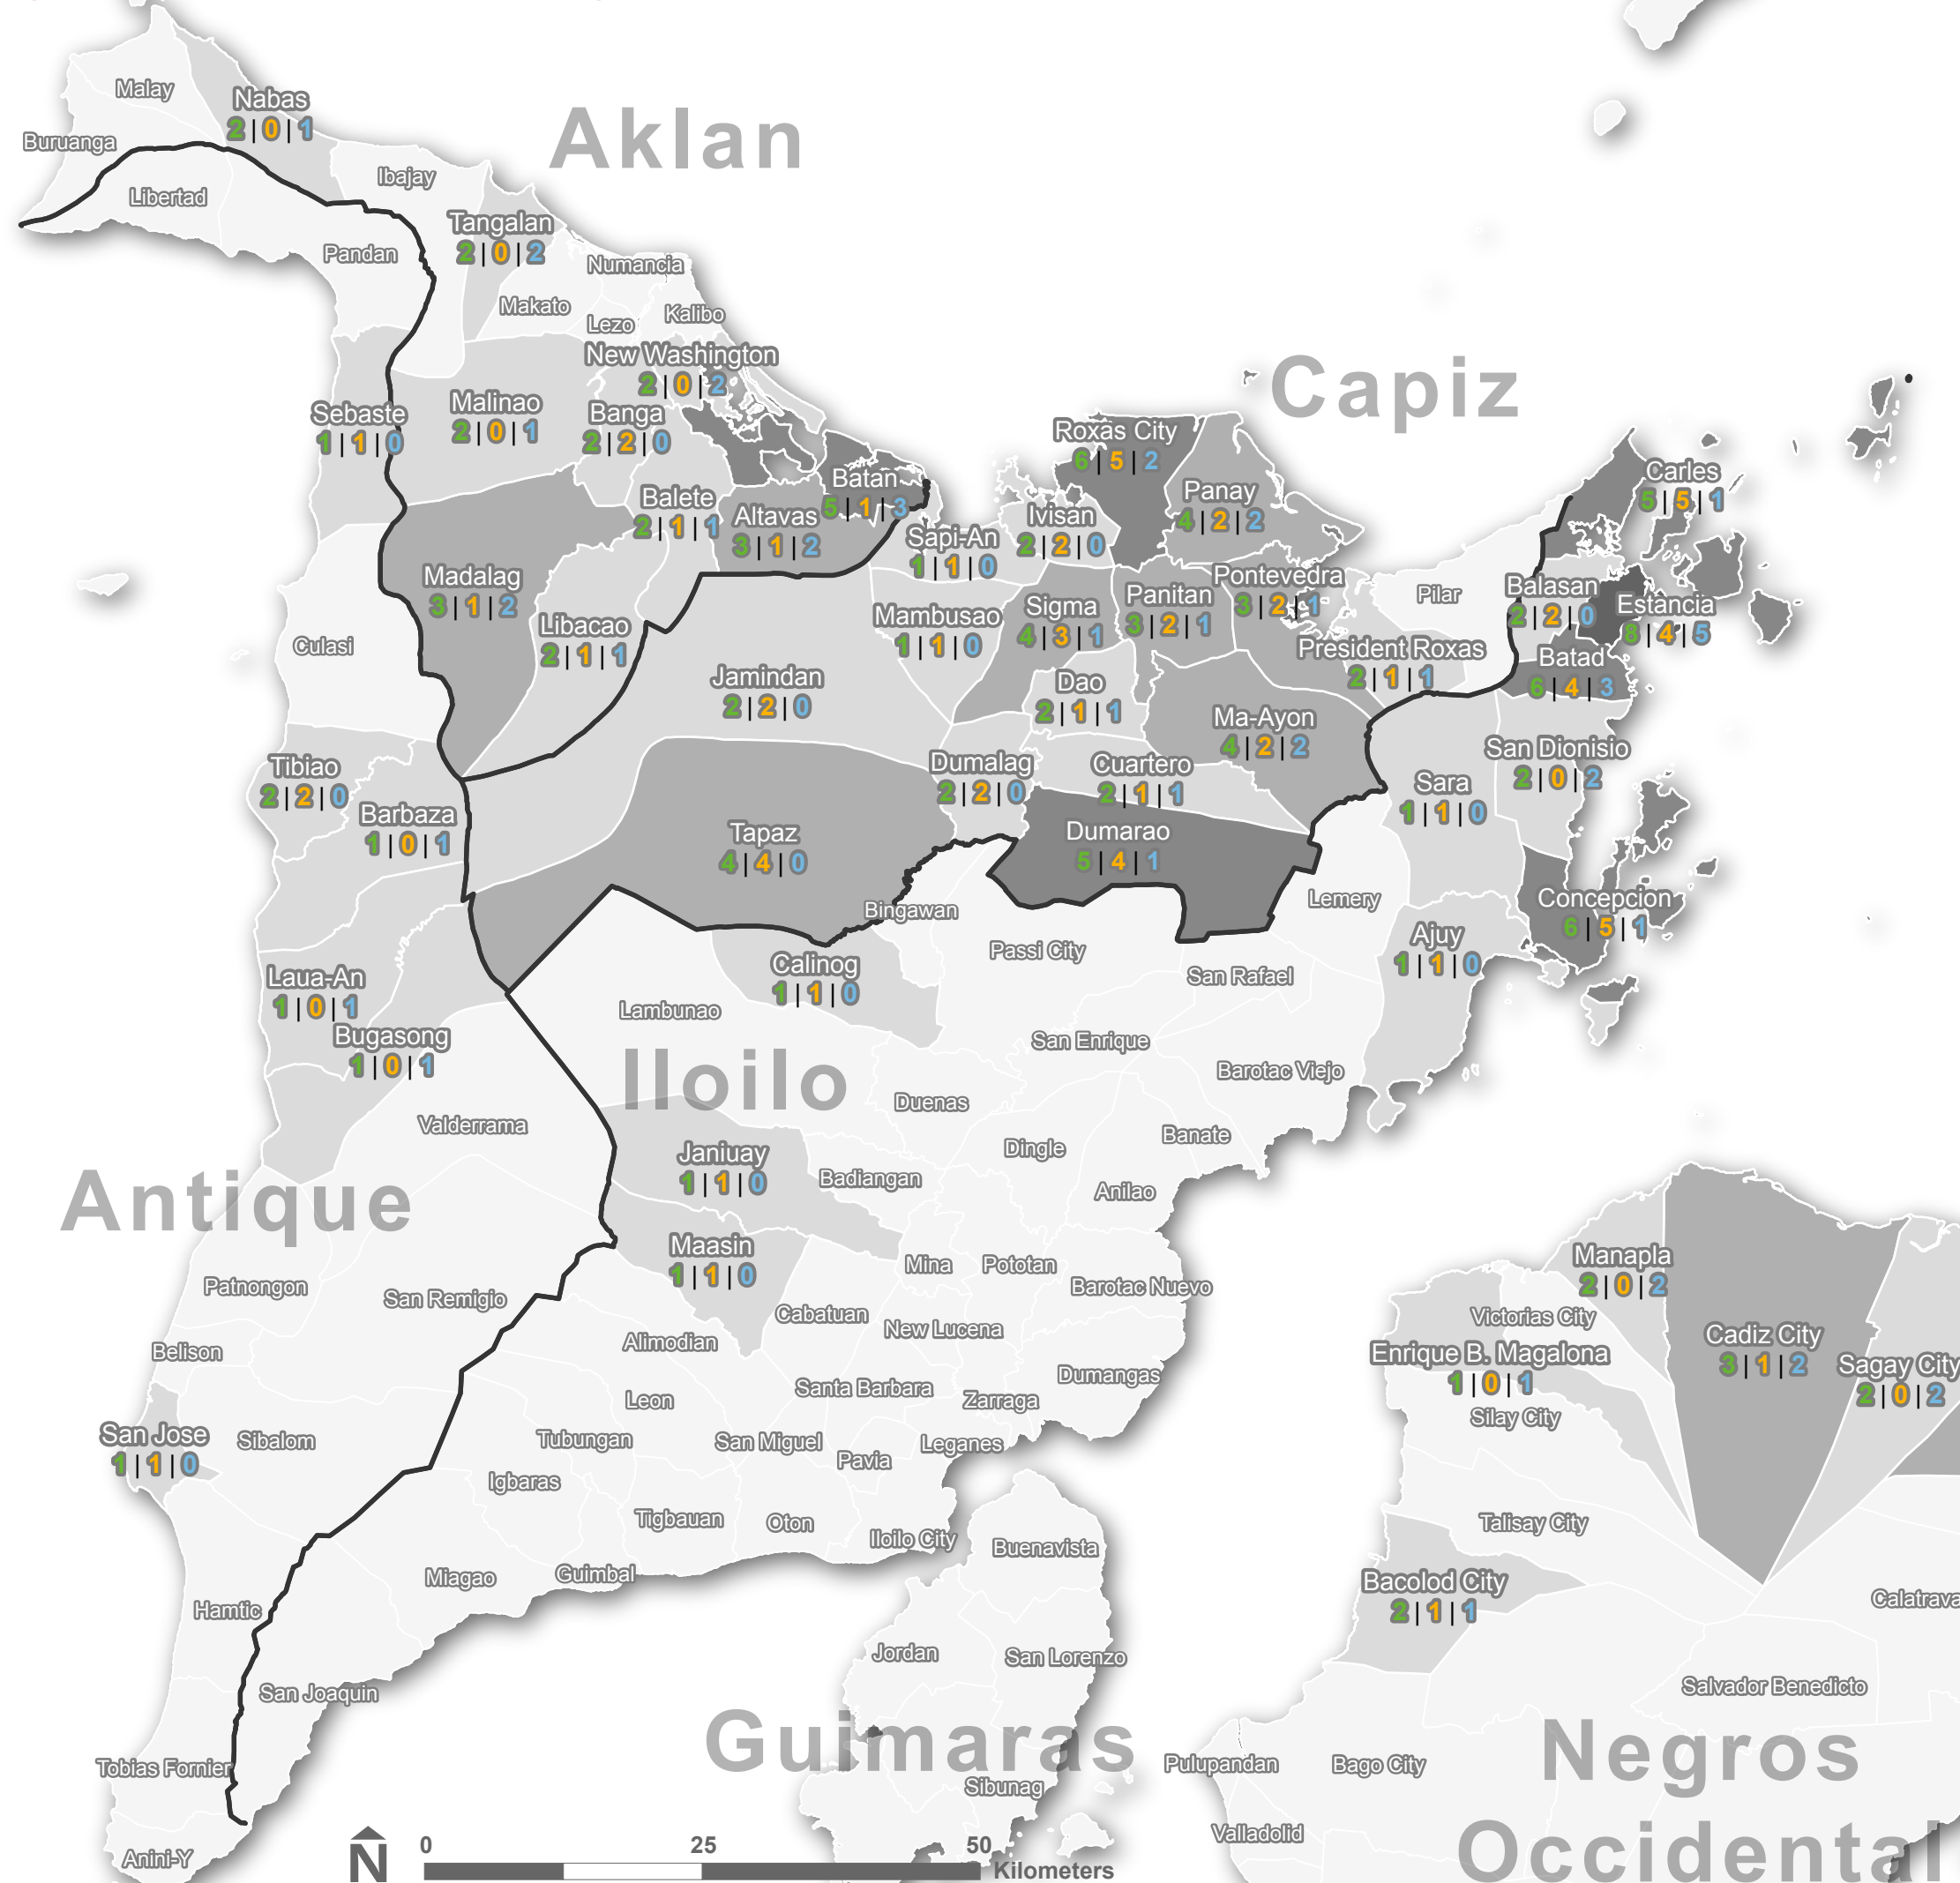

Shelter Activities by Municipality (Roxas Hub)

3W Map summary

Produced January 6, 2014

This map depicts data gathered by the Shelter Cluster about agencies who are responding to Typhoon Yolanda. The numbers include agencies with completed, ongoing and planned interventions. The same agencies could be counted in any of the categories.

Data Sources: DSWD (DROMIC damage data), GADM (admin), Shelter Cluster Partners

The depiction and use of boundaries, and names and associated data shown here do not imply endorsement or acceptance by the Shelter Cluster.

Shelter Activities by Municipality (Roxas Hub)

Agency Activity Breakdown

Produced January 6, 2014

Map summary on page 1

Emergency Shelter

Province	Municipality	Agency Name	HH Planned	HH Served
AKLAN	ALTAVAS	IOM		544
	BALETE	Welt Hunger Hilfe		2500
	BANGA	IOM		468
		PRCS - Benelux RC		1025
	BATAN	IOM		737
	LIBACAO	IOM		597
	MADALAG	PRCS - Benelux RC		153
ANTIQUE	CALUYA	PRAY		1210
	SEBASTE	IOM		866
	TIBIAO	IOM		426
	PRCS - Benelux RC			3325
UNKNOWN	DFID - HMS Illustrious		82.5	
CAPIZ	CUARTERO	Citizens' Disaster Response Center		100
	DAO	PRAY		500
	DUMALAG	Citizens' Disaster Response Center		100
		IOM		719
	DUMARAO	Citizens' Disaster Response Center		100
		PRCS		4126
		PRCS - Benelux RC		1357
		UNHCR / CFSI		2594
	IVISAN	IOM		102
		PRAY		220
	JAMINDAN	IOM		1204
		UNHCR / CFSI		1491
	MA-AYON	Citizens' Disaster Response Center		100
	MAMBUSAO	PRAY		535
		IOM		1166
	PANAY	IOM		866
		PRAY		210
PANITAN	IOM		147	
	PRAY		80	
PILAR	PRCS - Benelux RC		76	
	Welt Hunger Hilfe		2500	
PONTEVEDRA	IOM		887	
	PRAY		225	
PRESIDENT ROXAS ROXAS CITY (CAPITAL)	PRCS - Benelux RC		625	
	Citizens' Disaster Response Center		1100	
	Humanity First		67	
	IOM		2528	
	PRCS		2169	
	PRCS - Benelux RC		1496	