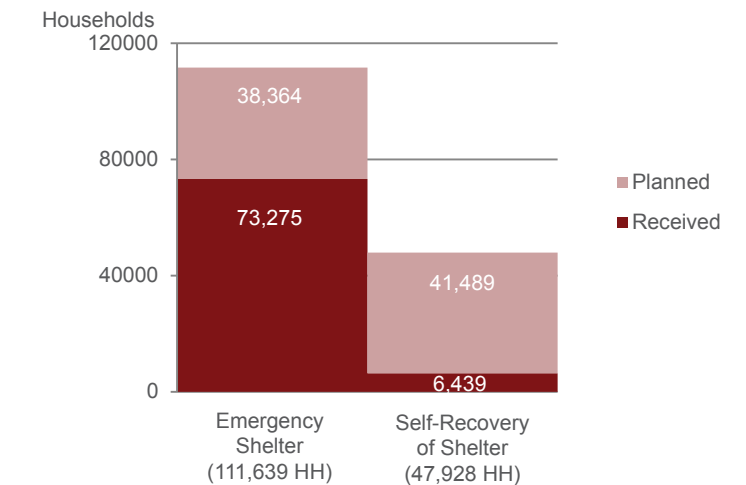

Shelter Activities by Municipality (Roxas Hub)

3W Map summary

Produced January 6, 2014

This map depicts data gathered by the Shelter Cluster about agencies who are responding to Typhoon Yolanda. The numbers include agencies with completed, ongoing and planned interventions. The same agencies could be counted in any of the categories.

Activity Targets (detailed breakdown on next page)

Responding Shelter Agencies

- Total number
- Number with Emergency Shelter Interventions
- Number supporting Self-Recovery of Shelter

Total Number of Agencies