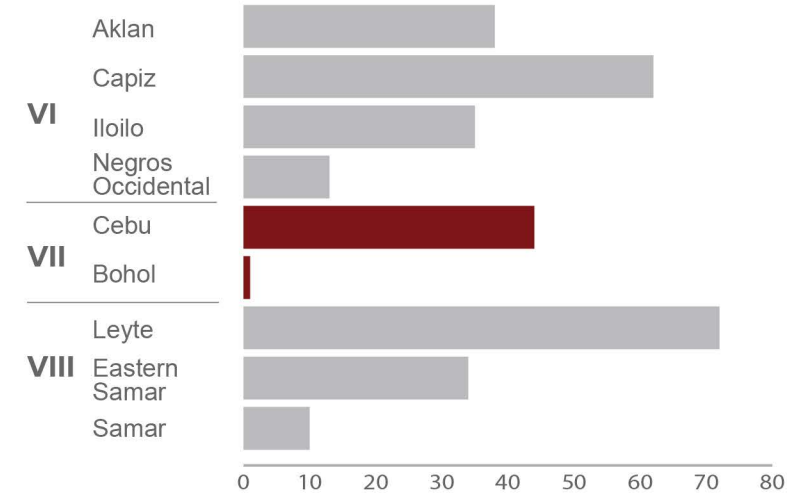

# Supporting Self Recovery of Shelter Activities by Municipality (Cebu)

3W map summary

Produced February 17, 2014

This map depicts data gathered by the Shelter Cluster about agencies who are responding to Typhoon Yolanda.

## Damage Density

Damage density is a proxy indicator for the proportion of damage based on a 2013 projected population, estimated average household size (4.7) and estimated households damaged (DSWD).

Data Sources: DSWD (DROMIC damage data), GADM (admin), Shelter Cluster Partners