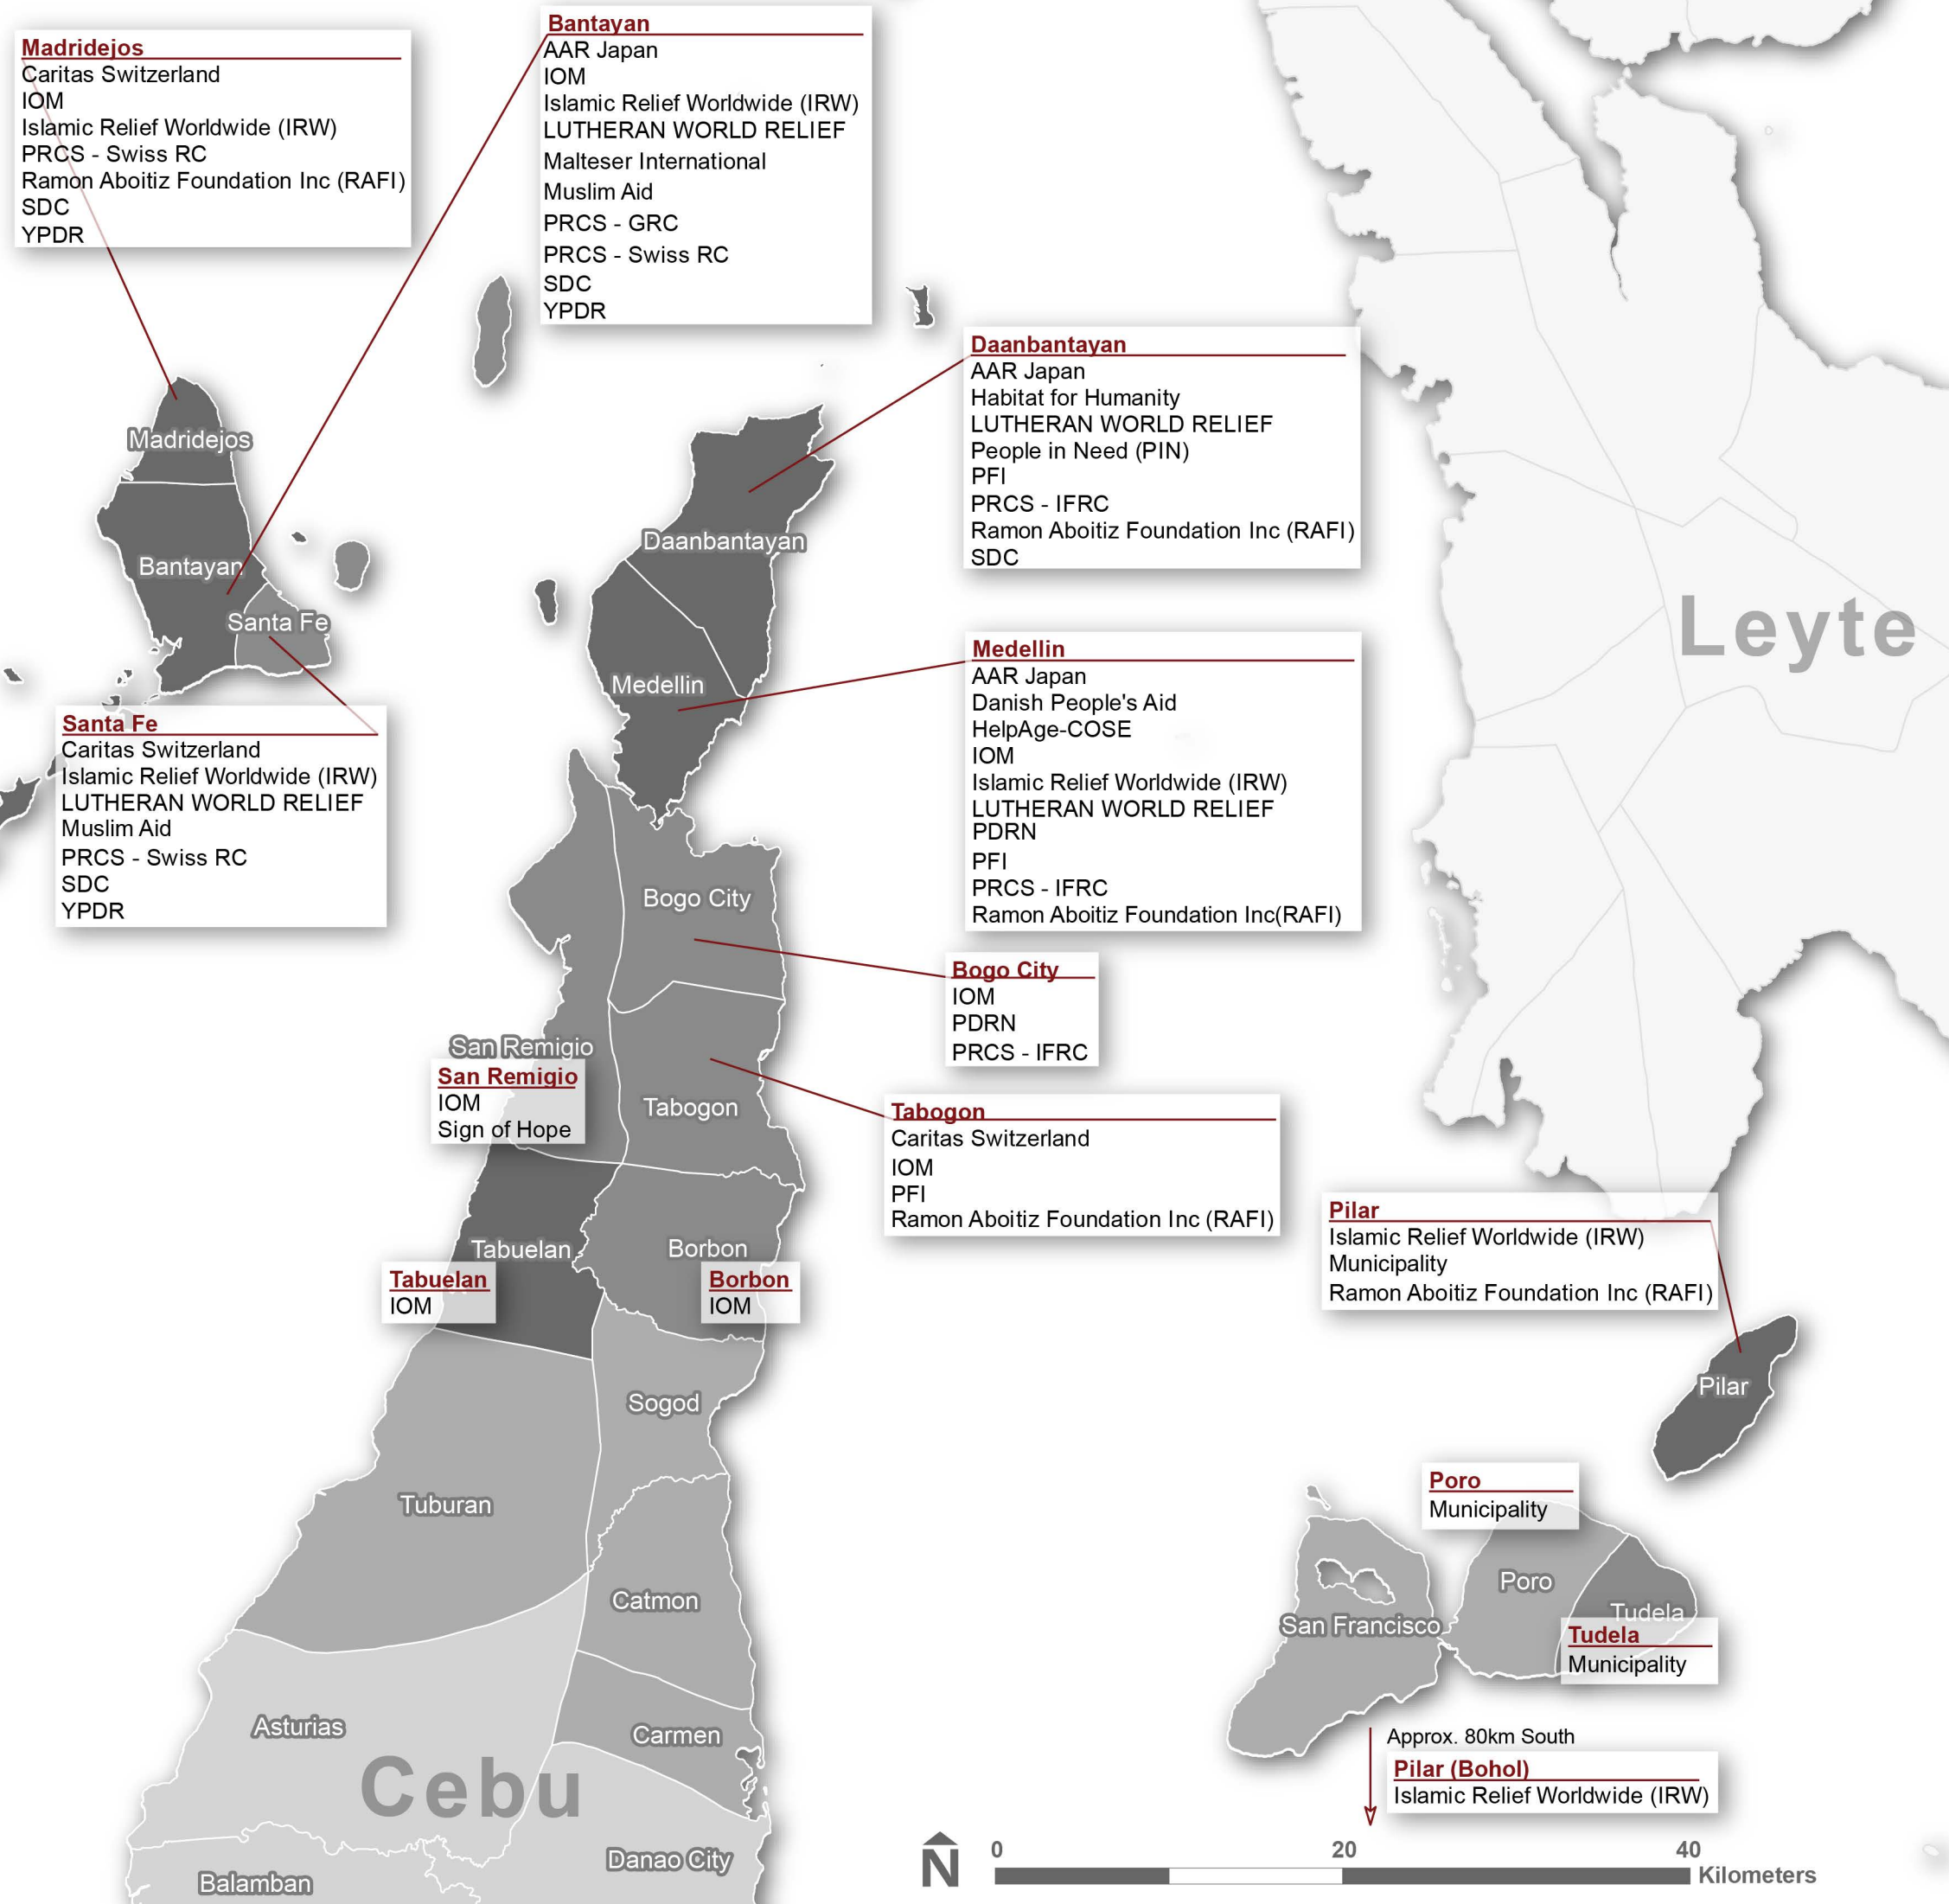

Madridejos
Caritas Switzerland
IOM
Islamic Relief Worldwide (IRW)
PRCS - Swiss RC
Ramon Aboitiz Foundation Inc (RAFI)
SDC
YPDR

Bantayan
AAR Japan
IOM
Islamic Relief Worldwide (IRW)
LUTHERAN WORLD RELIEF
Malteser International
Muslim Aid
PRCS - GRC
PRCS - Swiss RC
SDC
YPDR

Daanbantayan
AAR Japan
Habitat for Humanity
LUTHERAN WORLD RELIEF
People in Need (PIN)
PFI
PRCS - IFRC
Ramon Aboitiz Foundation Inc (RAFI)
SDC

Medellin
AAR Japan
Danish People's Aid
HelpAge-COSE
IOM
Islamic Relief Worldwide (IRW)
LUTHERAN WORLD RELIEF
PDRN
PFI
PRCS - IFRC
Ramon Aboitiz Foundation Inc(RAFI)

Bogogon
IOM
PDRN
PRCS - IFRC

Tabogon
Caritas Switzerland
IOM
PFI
Ramon Aboitiz Foundation Inc (RAFI)

Pilar
Islamic Relief Worldwide (IRW)
Municipality
Ramon Aboitiz Foundation Inc (RAFI)

Poro
Municipality

Tudela
Municipality

Approx. 80km South
Pilar (Bohol)
Islamic Relief Worldwide (IRW)

Santa Fe
Caritas Switzerland
Islamic Relief Worldwide (IRW)
LUTHERAN WORLD RELIEF
Muslim Aid
PRCS - Swiss RC
SDC
YPDR

San Remigio
IOM
Sign of Hope

Tabuelan
IOM

Borbon
IOM