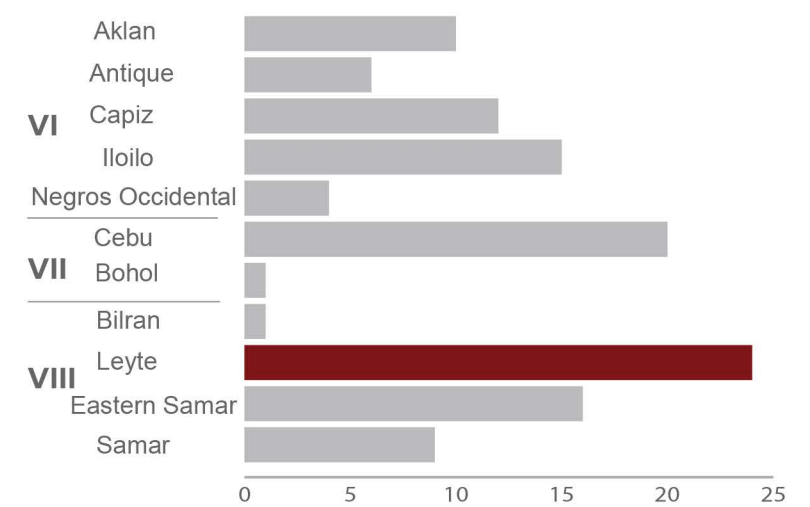

# Supporting Self Recovery of Shelter Activities by Municipality (Cebu)

3W map summary

Produced March 17, 2014

This map depicts data gathered by the Shelter Cluster about agencies who are responding to Typhoon Yolanda.

## Damage Density

Damage density is a proxy indicator for the proportion of damage based on a 2013 projected population, estimated average household size (4.7) and estimated households damaged (DSWD).

Data Sources: DSWD (DROMIC damage data), GADM (admin), Shelter Cluster Partners