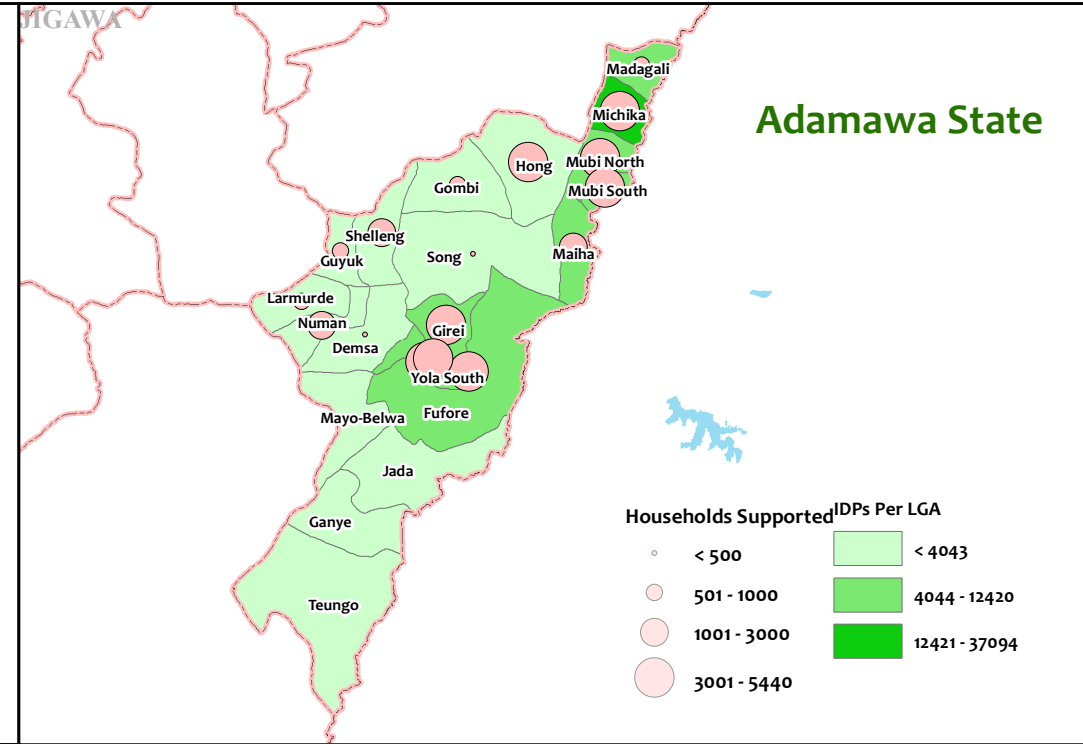

2015 Response Coverage Compared with IDP Presence

SOURCE: 4W Matrix ESNFI WG 2015
DTM Round VII, December 2015

DISCLAIMER: This map is for illustration purposes only. Names and boundaries on this map do not imply official endorsement or acceptance by IOM.