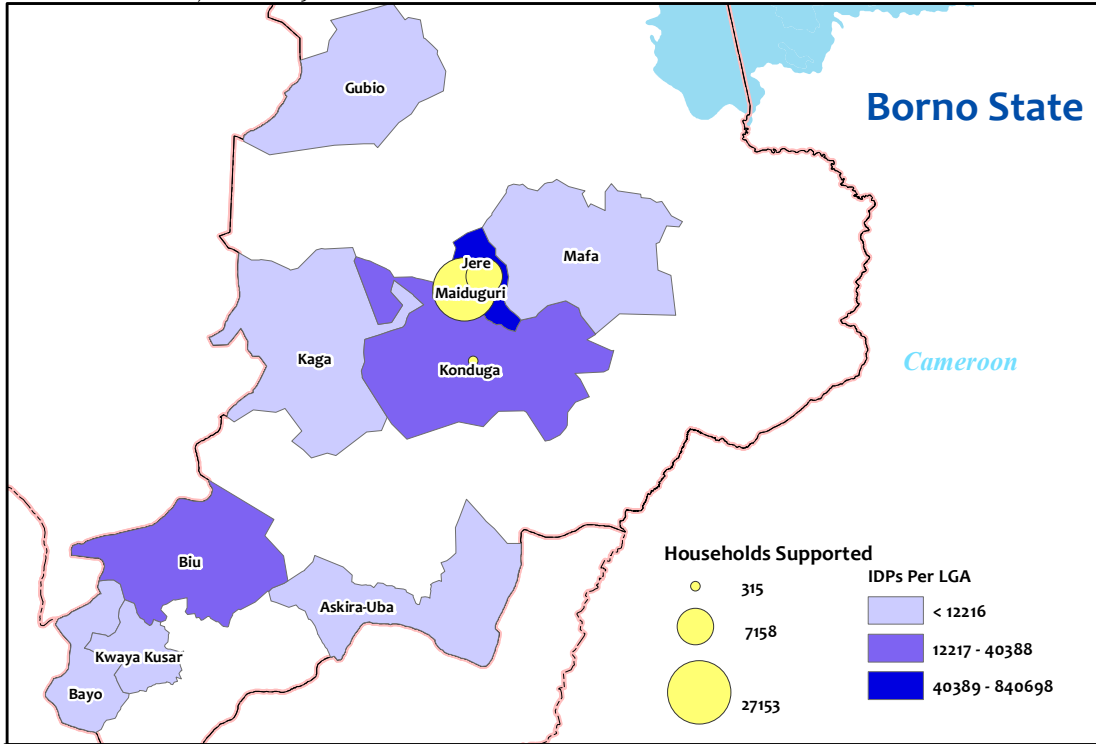

2015 Response Coverage Compared with IDP Presence

SOURCE: 4W Matrix ESNFI WG 2015
DTM Round VII, December 2015

DISCLAIMER: This map is for illustration purposes only. Names and boundaries on this map do not imply official endorsement or acceptance by IOM.