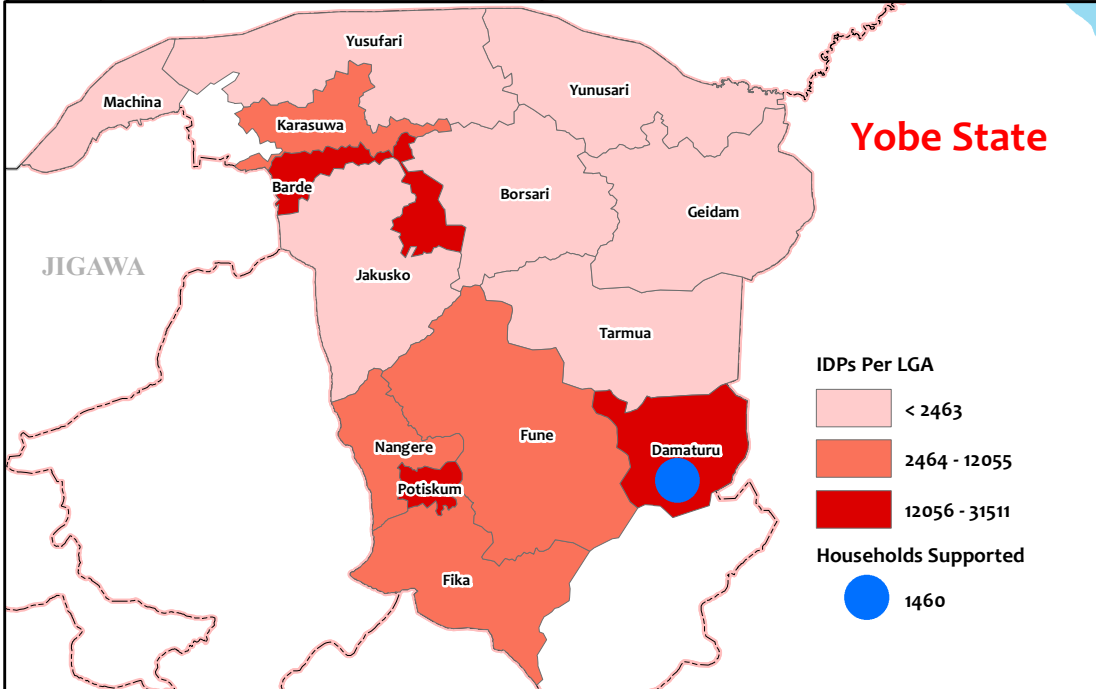

2015 Response Coverage Compared with IDP Presence

SOURCE: 4W Matrix ESNFI WG 2015
DTM Round VII, December 2015

DISCLAIMER: This map is for illustration purposes only. Names and boundaries on this map do not imply official endorsement or acceptance by IOM.