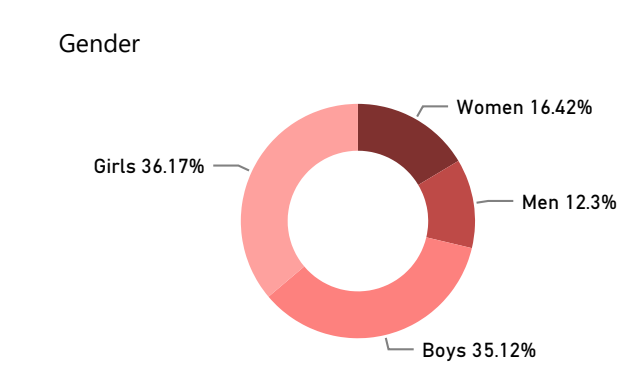

* For NFI sector, beneficiaries reached are calculated for Core NFI items distributed, except "Activity" visual which also includes NFI winterization

For feedback, contact :

| Greg Andrews, NGO co-lead (WoS_NFI_Shelter@drc-mena.org)

| Kaleem ur Rehman, IMO (rehmank@unhcr.org)