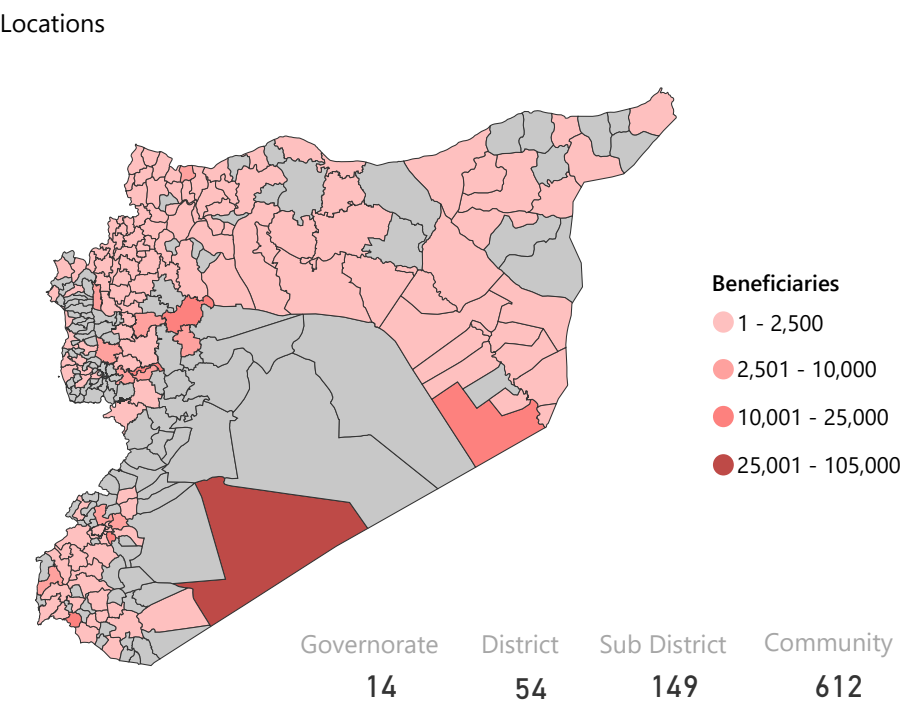

Sector: NFI Shelter

Hub: NES Syria Turkey X-B

Governorate: All ▼

District: All ▼

Sub District: All ▼

Community: All ▼

Beneficiaries Reached

864,924 **139,387**

NFI (Core NFI items) Shelter

Month

Month	Download
January	Download
February	Download
March	Download
April	Download

* For NFI sector, beneficiaries reached are calculated for Core NFI items distributed, except "Activity" visual which also includes NFI winterization

All

District

All

Sub District

All

NFI Beneficiaries reached against HRP target

NFI Beneficiaries reached out of PiN

Shelter Beneficiaries reached against HRP target