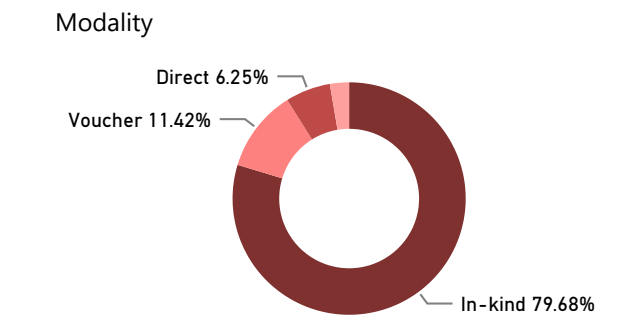

* For NFI sector, beneficiaries reached are calculated for Core NFI items distributed, except "Activity" visual which also includes NFI winterization

For feedback, contact :

| Greg Andrews, NGO co-lead (WoS_NFI_Shelter@drc-mena.org)

| Kaleem ur Rehman, IMO (rehmank@unhcr.org)