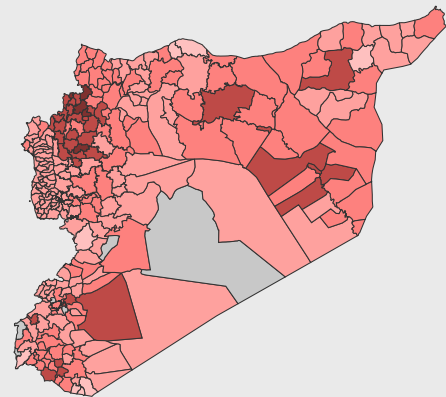

Sector: NFI Shelter

Hub: NES Syria Turkey X-B

Governorate: All ▼

District: All ▼

Sub District: All ▼

Community: All ▼

Beneficiaries Reached

864,924 **139,387**

All

District

All

Sub District

All

NFI Beneficiaries reached against HRP target

NFI Beneficiaries reached out of PiN

Shelter Beneficiaries reached against HRP target

Shelter Beneficiaries reached out of PiN

HRP Activity

● Target ● Progress

NFI Beneficiaries Reached against PiN and Severity

● PiN ● Beneficiaries reached (Core NFI)

Severity

- 1 - Minor
- 2 - Moderate
- 3 - Major
- 4 - Severe
- 5 - Critical

Shelter Beneficiaries Reached against PiN and Sever...

● PiN ● Beneficiaries Reached

Severity

- 1 - Minor
- 2 - Moderate
- 3 - Major
- 4 - Severe
- 5 - Critical