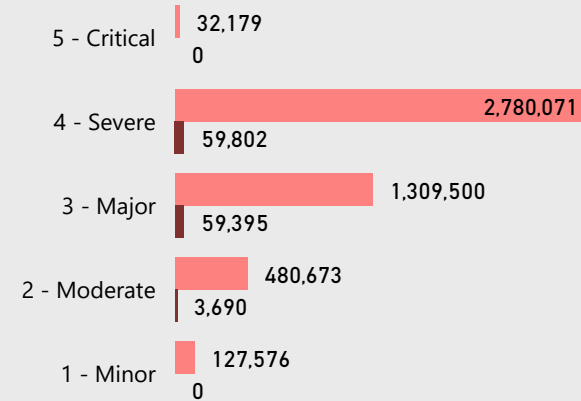

All

District

All

Sub District

All

NFI Beneficiaries reached against HRP target

NFI Beneficiaries reached out of PiN

Shelter Beneficiaries reached against HRP target

Shelter Beneficiaries reached out of PiN

HRP Activity

● Target ● Progress

NFI Beneficiaries Reached against PiN and Severity

● PiN ● Beneficiaries reached (Core NFI)

Severity

- 1 - Minor
- 2 - Moderate
- 3 - Major
- 4 - Severe
- 5 - Critical

Shelter Beneficiaries Reached against PiN and Sever...

● PiN ● Beneficiaries Reached

Severity

- 1 - Minor
- 2 - Moderate
- 3 - Major
- 4 - Severe
- 5 - Critical