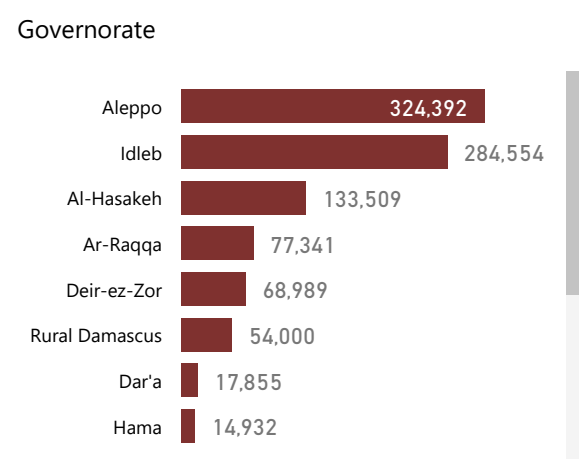

Sector: NFI Shelter

Hub: NES Syria Turkey X-B

Governorate: All ▼

District: All ▼

Sub District: All ▼

Community: All ▼

Beneficiaries Reached

864,924 **139,387**

NFI (Core NFI items) Shelter

Month

Month	Download
January	Download
February	Download
March	Download
April	Download

* For NFI sector, beneficiaries reached are calculated for Core NFI items distributed, except "Activity" visual which also includes NFI winterization