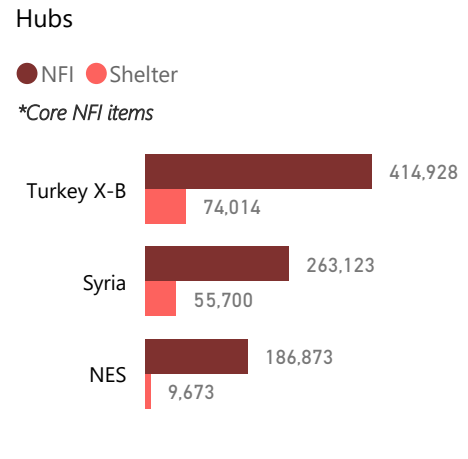

Sector: NFI Shelter

Hub: NES Syria Turkey X-B

Governorate: All ▼

District: All ▼

Sub District: All ▼

Community: All ▼

Beneficiaries Reached

864,924 **139,387**

NFI (Core NFI items) Shelter

Month

Month	Download
January	Download
February	Download
March	Download
April	Download

* For NFI sector, beneficiaries reached are calculated for Core NFI items distributed, except "Activity" visual which also includes NFI winterization