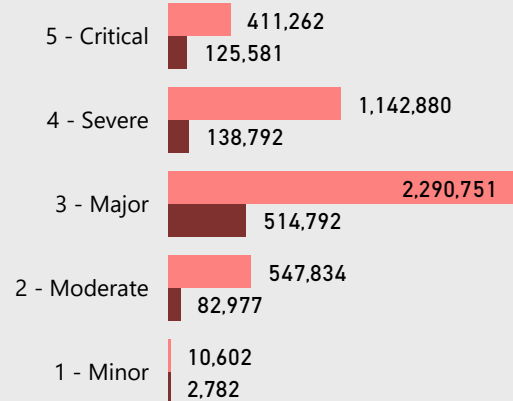

All

District

All

Sub District

All

NFI Beneficiaries reached against HRP target

NFI Beneficiaries reached out of PiN

Shelter Beneficiaries reached against HRP target

Shelter Beneficiaries reached out of PiN

HRP Activity

● Target ● Progress

NFI Beneficiaries Reached against PiN and Severity

● PiN ● Beneficiaries reached (Core NFI)

Severity

- 1 - Minor
- 2 - Moderate
- 3 - Major
- 4 - Severe
- 5 - Critical

Shelter Beneficiaries Reached against PiN and Sever...

● PiN ● Beneficiaries Reached

Severity

- 1 - Minor
- 2 - Moderate
- 3 - Major
- 4 - Severe
- 5 - Critical