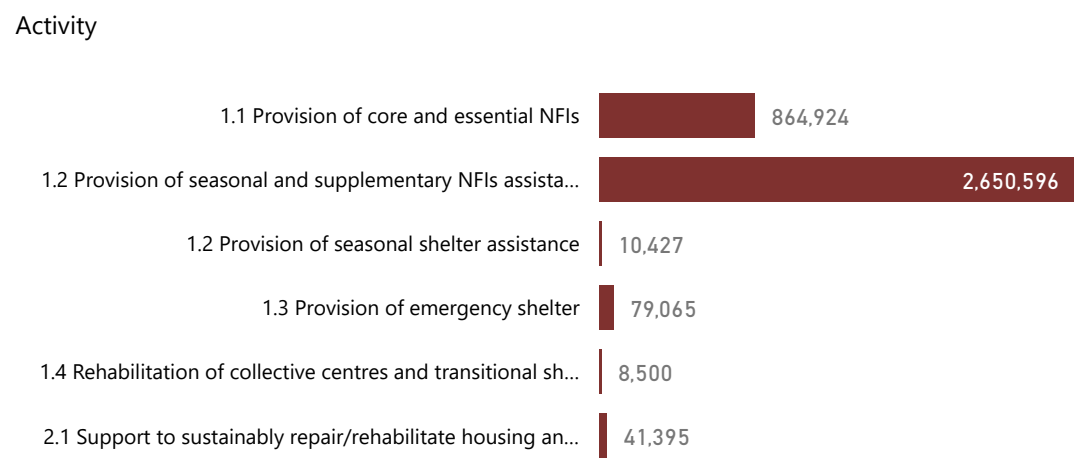

NFI (Core NFI items) Shelter

Month

Month	Download
January	Download
February	Download
March	Download
April	Download

* For NFI sector, beneficiaries reached are calculated for Core NFI items distributed, except "Activity" visual which also includes NFI winterization