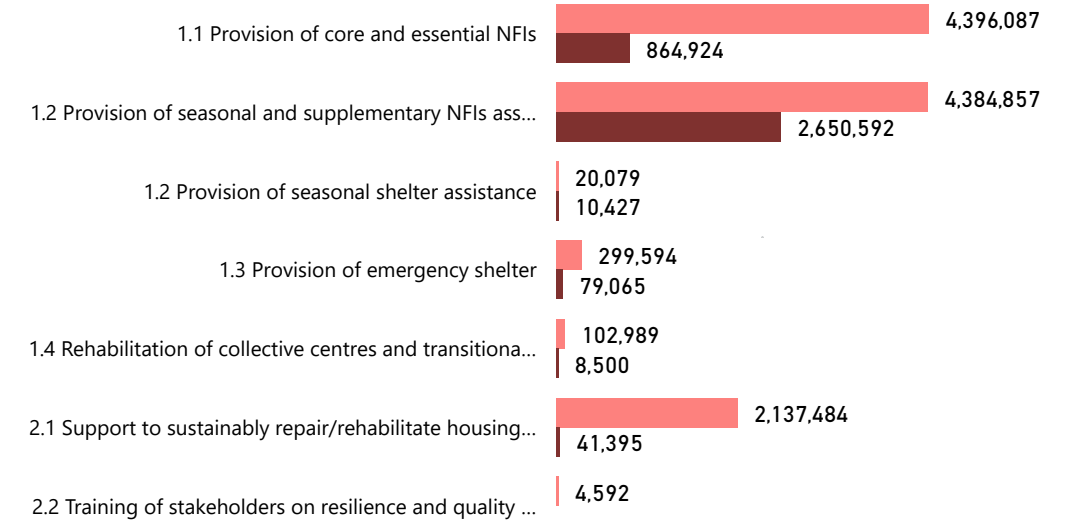

All

District

All

Sub District

All

NFI Beneficiaries reached against HRP target

NFI Beneficiaries reached out of PiN

Shelter Beneficiaries reached against HRP target

Shelter Beneficiaries reached out of PiN

HRP Activity

● Target ● Progress

NFI Beneficiaries Reached against PiN and Severity

● PiN ● Beneficiaries reached (Core NFI)

Severity

- 1 - Minor
- 2 - Moderate
- 3 - Major
- 4 - Severe
- 5 - Critical