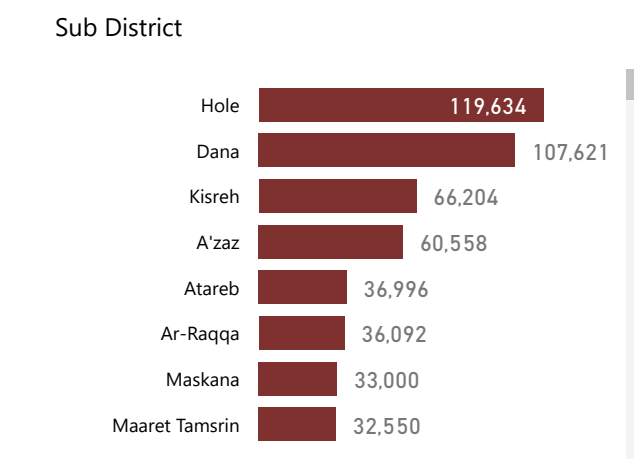

Sector: NFI Shelter

Hub: NES Syria Turkey X-B

Governorate: All ▼

District: All ▼

Sub District: All ▼

Community: All ▼

Beneficiaries Reached

864,924 **139,387**

NFI (Core NFI items) Shelter

Month

Month	Download
January	Download
February	Download
March	Download
April	Download

* For NFI sector, beneficiaries reached are calculated for Core NFI items distributed, except "Activity" visual which also includes NFI winterization