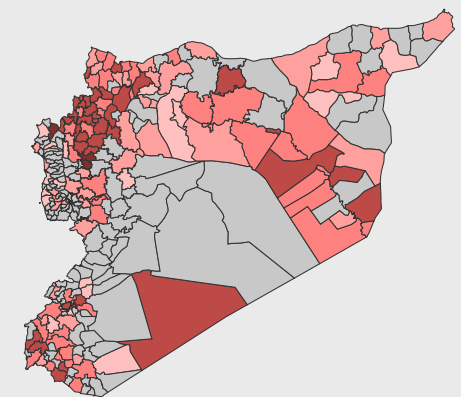

Sector: NFI Shelter

Hub: NES Syria Turkey X-B

Governorate: All ▼

District: All ▼

Sub District: All ▼

Community: All ▼

Beneficiaries Reached

864,924 **139,387**

All

District

All

Sub District

All

NFI Beneficiaries reached against HRP target

NFI Beneficiaries reached out of PiN

Shelter Beneficiaries reached against HRP target

Shelter Beneficiaries reached out of PiN

HRP Activity

● Target ● Progress

NFI Beneficiaries Reached against PiN and Severity

● PiN ● Beneficiaries reached (Core NFI)

Severity

- 1 - Minor
- 2 - Moderate
- 3 - Major
- 4 - Severe
- 5 - Critical

Shelter Beneficiaries Reached against PiN and Sever...

● PiN ● Beneficiaries Reached

Severity

- 1 - Minor
- 2 - Moderate
- 3 - Major
- 4 - Severe
- 5 - Critical