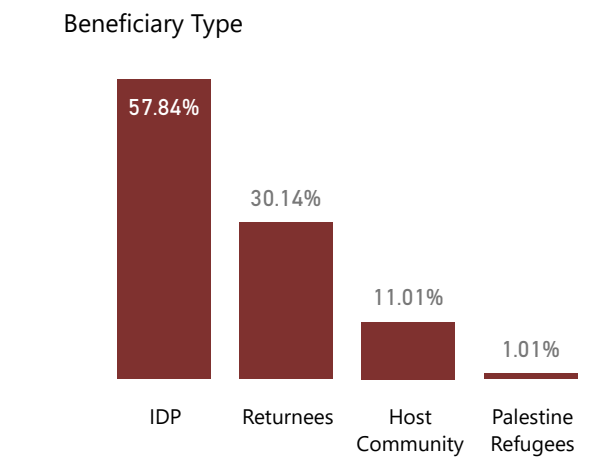

Sector: NFI Shelter

Hub: NES Syria Turkey X-B

Governorate: All ▼

District: All ▼

Sub District: All ▼

Community: All ▼

Beneficiaries Reached

864,924 **139,387**

NFI (Core NFI items) Shelter

Month

Month	Download
January	Download
February	Download
March	Download
April	Download

* For NFI sector, beneficiaries reached are calculated for Core NFI items distributed, except "Activity" visual which also includes NFI winterization