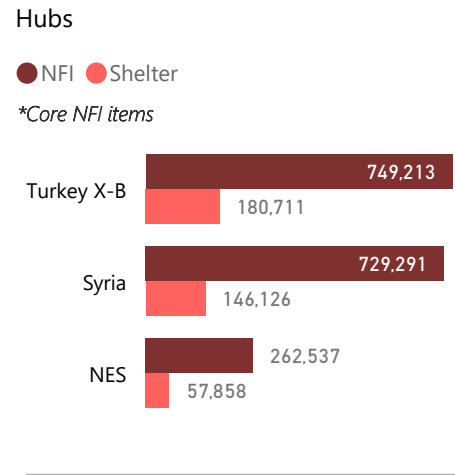

Sector: NFI Shelter

Hub: NES Syria Turkey X-B

Governorate: All ▼ District: All ▼ Sub District: All ▼ Community: All ▼

Beneficiaries Reached

1,741,041 **384,695**

NFI (Core NFI items) Shelter

Month

Month	Download
January	Download
February	Download
March	Download
April	Download
May	Download
June	Download
July	Download
August	Download

* For NFI sector, beneficiaries reached are calculated for Core NFI items distributed, except "Activity" visual which also includes NFI winterization

For feedback, contact :

Marguerite Nowak, WoS Coordinator | nowak@unhcr.org | [Greg Andrews, NGO co-lead](mailto:greg.andrews@drc-mena.org) | greg.andrews@drc-mena.org | [Kaleem ur Rehman, IMO](mailto:kaleem.ur.rehman@unhcr.org) | kaleem.ur.rehman@unhcr.org