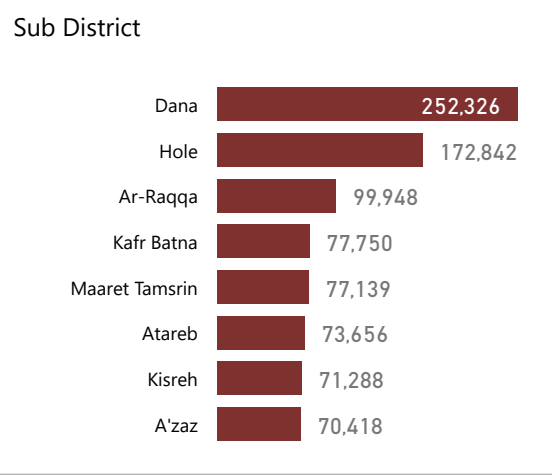

Sector: NFI Shelter

Hub: NES Syria Turkey X-B

Governorate: All ▼ District: All ▼ Sub District: All ▼ Community: All ▼

Beneficiaries Reached

1,741,041 **384,695**

NFI (Core NFI items) Shelter

Month

Month	Download
January	Download
February	Download
March	Download
April	Download
May	Download
June	Download
July	Download
August	Download

* For NFI sector, beneficiaries reached are calculated for Core NFI items distributed, except "Activity" visual which also includes NFI winterization

For feedback, contact :

Marguerite Nowak, WoS Coordinator | nowak@unhcr.org | [Greg Andrews, NGO co-lead](mailto:greg.andrews@drc-mena.org) | greg.andrews@drc-mena.org | [Kaleem ur Rehman, IMO](mailto:kaleem.ur.rehman@unhcr.org) | kaleem.ur.rehman@unhcr.org

Sector

NFI
 Shelter

Hub

NES
 Syria
 Turkey X-B

Governorate

All

District

All