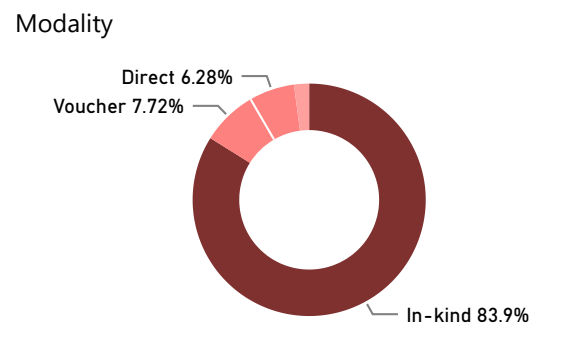

Sector: NFI Shelter

Hub: NES Syria Turkey X-B

Governorate: All ▼ District: All ▼ Sub District: All ▼ Community: All ▼

Beneficiaries Reached

1,741,041 **384,695**

NFI (Core NFI items) Shelter

Month

Month	Download
January	Download
February	Download
March	Download
April	Download
May	Download
June	Download
July	Download
August	Download

* For NFI sector, beneficiaries reached are calculated for Core NFI items distributed, except "Activity" visual which also includes NFI winterization

For feedback, contact :

Marguerite Nowak, WoS Coordinator | nowak@unhcr.org | [Greg Andrews, NGO co-lead](mailto:greg.andrews@drc-mena.org) | greg.andrews@drc-mena.org | [Kaleem ur Rehman, IMO](mailto:kaleem.ur.rehman@unhcr.org) | kaleem.ur.rehman@unhcr.org