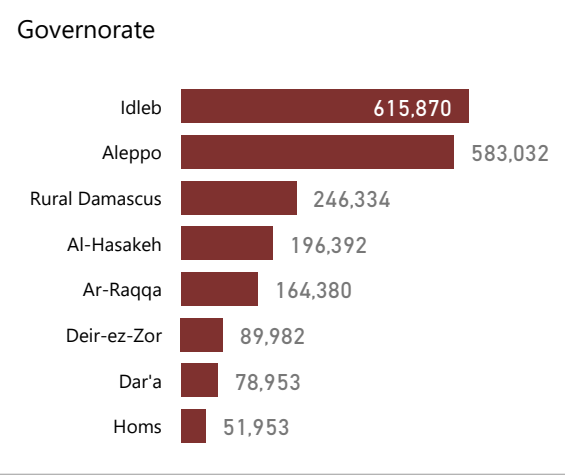

Sector: NFI Shelter

Hub: NES Syria Turkey X-B

Governorate: All ▼ District: All ▼ Sub District: All ▼ Community: All ▼

Beneficiaries Reached

1,741,041 **384,695**

NFI (Core NFI items) Shelter

Month

Month	Download
January	Download
February	Download
March	Download
April	Download
May	Download
June	Download
July	Download
August	Download

* For NFI sector, beneficiaries reached are calculated for Core NFI items distributed, except "Activity" visual which also includes NFI winterization

For feedback, contact :

Marguerite Nowak, WoS Coordinator | nowak@unhcr.org | [Greg Andrews, NGO co-lead](mailto:greg.andrews@drc-mena.org) | greg.andrews@drc-mena.org | [Kaleem ur Rehman, IMO](mailto:kaleem.ur.rehman@unhcr.org) | kaleem.ur.rehman@unhcr.org

Sector

NFI
 Shelter

Hub

NES
 Syria
 Turkey X-B

Governorate

All

District

All