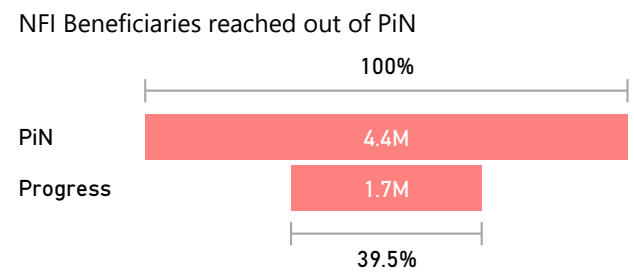

* For NFI sector, beneficiaries reached are calculated for Core NFI items distributed, except "Activity" visual which also includes NFI winterization

For feedback, contact :

Marguerite Nowak, WoS Coordinator | nowak@unhcr.org | [Greg Andrews, NGO co-lead](mailto:greg.andrews@drc-mena.org) | greg.andrews@drc-mena.org | [Kaleem ur Rehman, IMO](mailto:kaleem.ur.rehman@unhcr.org) | kaleem.ur.rehman@unhcr.org

Sector

NFI
 Shelter

Hub

NES
 Syria
 Turkey X-B

Governorate

All

District

All

Sub District

All

NFI Beneficiaries Reached against PiN and Severity

Shelter Beneficiaries Reached against PiN and Severity