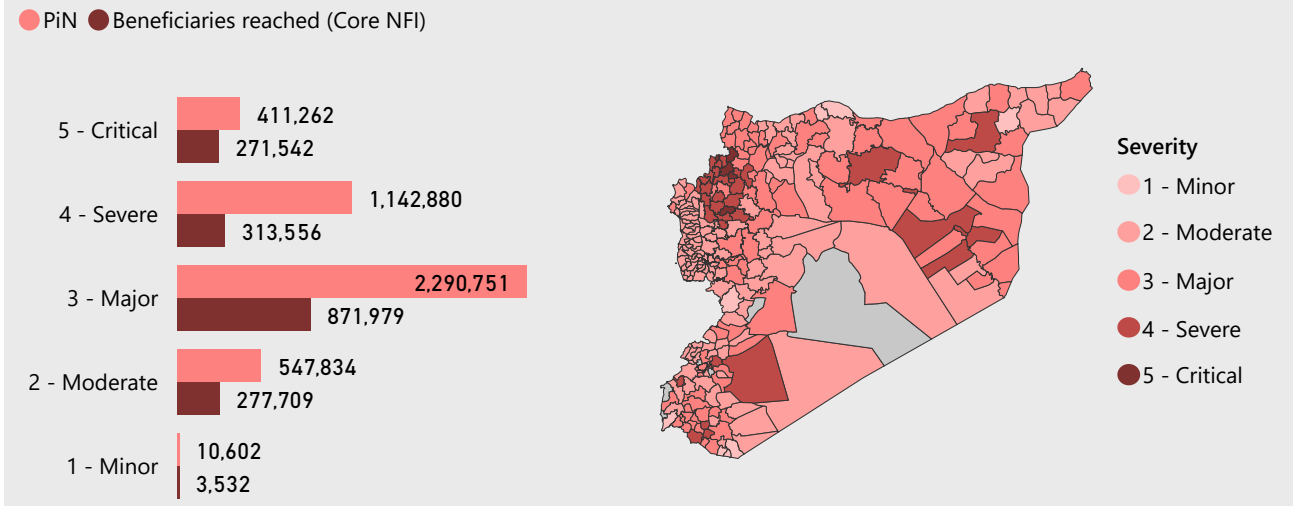

Sector: NFI Shelter

Hub: NES Syria Turkey X-B

Governorate: All ▼ District: All ▼ Sub District: All ▼ Community: All ▼

Beneficiaries Reached

1,741,041 **384,695**

NFI (Core NFI items) Shelter

Month

Month	Download
January	Download
February	Download
March	Download
April	Download
May	Download
June	Download
July	Download
August	Download

* For NFI sector, beneficiaries reached are calculated for Core NFI items distributed, except "Activity" visual which also includes NFI winterization

For feedback, contact :

Marguerite Nowak, WoS Coordinator | nowak@unhcr.org | [Greg Andrews, NGO co-lead](mailto:greg.andrews@drc-mena.org) | greg.andrews@drc-mena.org | [Kaleem ur Rehman, IMO](mailto:kaleem.ur.rehman@unhcr.org) | kaleem.ur.rehman@unhcr.org

Sector

NFI
 Shelter

Hub

NES
 Syria
 Turkey X-B

Governorate

All

District

All

Sub District

All

NFI Beneficiaries Reached against PiN and Severity

Shelter Beneficiaries Reached against PiN and Severity