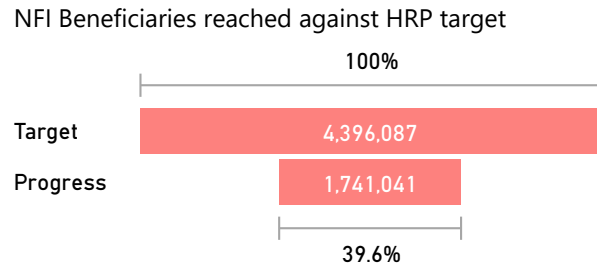

* For NFI sector, beneficiaries reached are calculated for Core NFI items distributed, except "Activity" visual which also includes NFI winterization

For feedback, contact :

Marguerite Nowak, WoS Coordinator | nowak@unhcr.org | [Greg Andrews, NGO co-lead](mailto:greg.andrews@drc-mena.org) | greg.andrews@drc-mena.org | [Kaleem ur Rehman, IMO](mailto:kaleem.ur.rehman@unhcr.org) | kaleem.ur.rehman@unhcr.org

Sector

NFI
 Shelter

Hub

NES
 Syria
 Turkey X-B

Governorate

All

District

All

Sub District

All

NFI Beneficiaries Reached against PiN and Severity

Shelter Beneficiaries Reached against PiN and Severity