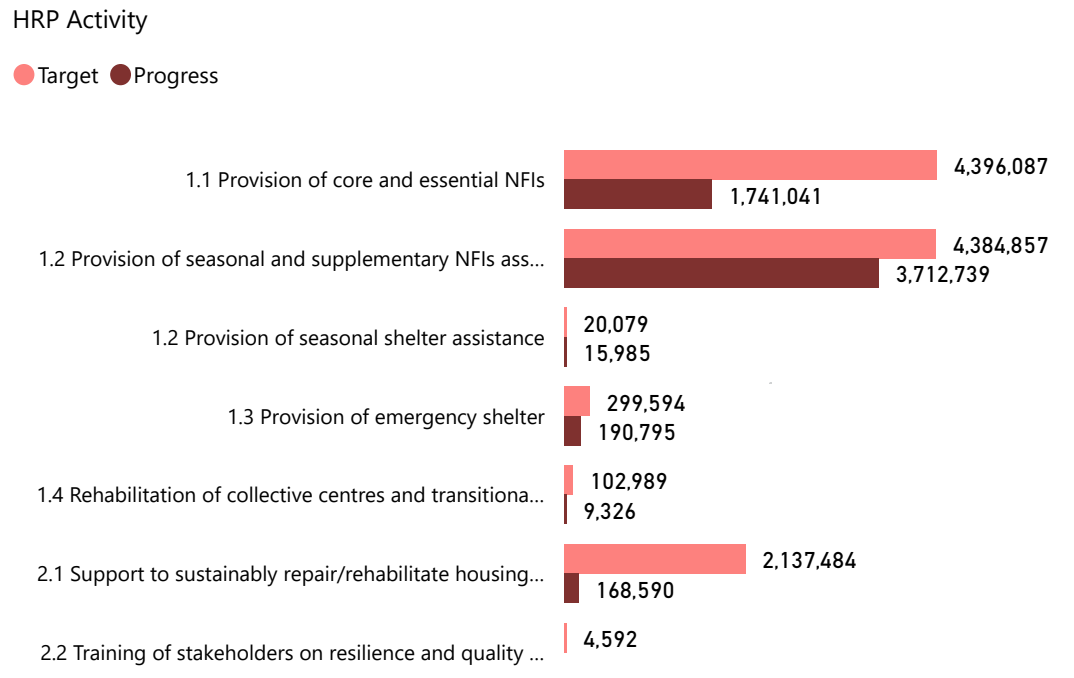

Sector: NFI Shelter

Hub: NES Syria Turkey X-B

Governorate: All ▼ District: All ▼ Sub District: All ▼ Community: All ▼

Beneficiaries Reached

1,741,041 **384,695**

NFI (Core NFI items) Shelter

Month

Month	Download
January	Download
February	Download
March	Download
April	Download
May	Download
June	Download
July	Download
August	Download

* For NFI sector, beneficiaries reached are calculated for Core NFI items distributed, except "Activity" visual which also includes NFI winterization

For feedback, contact :

Marguerite Nowak, WoS Coordinator | nowak@unhcr.org | [Greg Andrews, NGO co-lead](mailto:greg.andrews@drc-mena.org) | greg.andrews@drc-mena.org | [Kaleem ur Rehman, IMO](mailto:kaleem.ur.rehman@unhcr.org) | kaleem.ur.rehman@unhcr.org

Sector

NFI
 Shelter

Hub

NES
 Syria
 Turkey X-B

Governorate

All

District

All

Sub District

All

NFI Beneficiaries Reached against PiN and Severity

Shelter Beneficiaries Reached against PiN and Severity