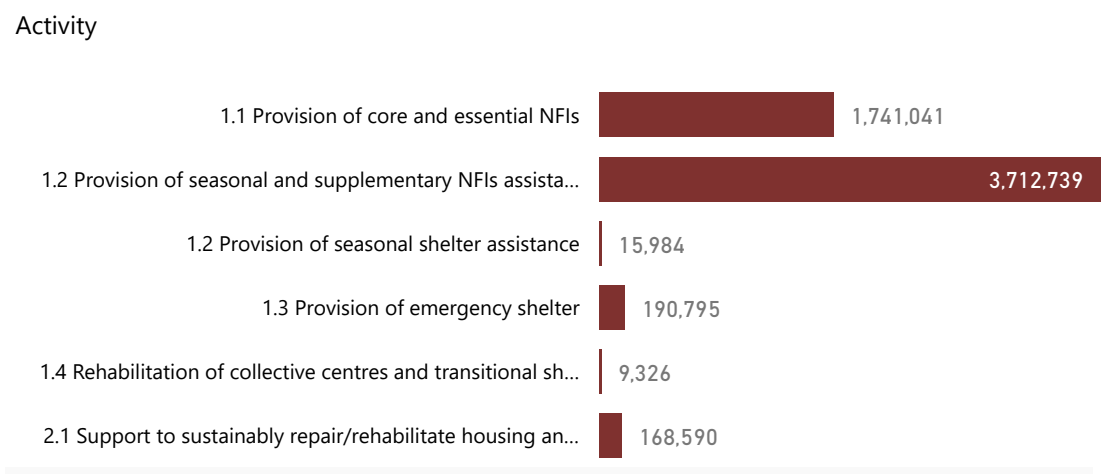

Sector: NFI Shelter

Hub: NES Syria Turkey X-B

Governorate: All ▼ District: All ▼ Sub District: All ▼ Community: All ▼

Beneficiaries Reached

1,741,041 **384,695**

NFI (Core NFI items) Shelter

Month

Month	Download
January	Download
February	Download
March	Download
April	Download
May	Download
June	Download
July	Download
August	Download