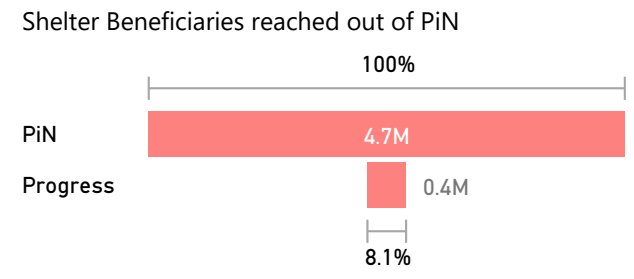

* For NFI sector, beneficiaries reached are calculated for Core NFI items distributed, except "Activity" visual which also includes NFI winterization

For feedback, contact :

Marguerite Nowak, WoS Coordinator | nowak@unhcr.org | [Greg Andrews, NGO co-lead](mailto:greg.andrews@drc-mena.org) | greg.andrews@drc-mena.org | [Kaleem ur Rehman, IMO](mailto:kaleem.ur.rehman@unhcr.org) | kaleem.ur.rehman@unhcr.org

Sub District

All

NFI Beneficiaries Reached against PiN and Severity

Shelter Beneficiaries Reached against PiN and Severity