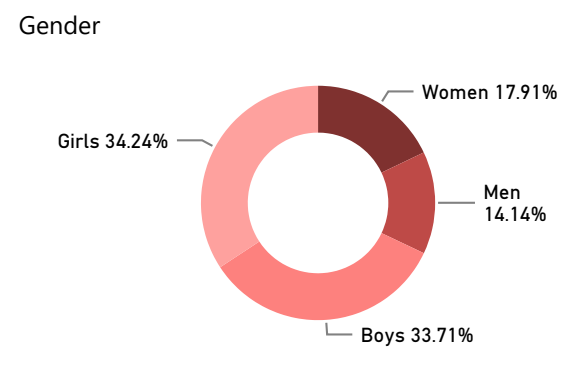

Sector: NFI Shelter

Hub: NES Syria Turkey X-B

Governorate: All ▼ District: All ▼ Sub District: All ▼ Community: All ▼

Beneficiaries Reached

1,741,041 **384,695**

NFI (Core NFI items) Shelter

Month

Month	Download
January	Download
February	Download
March	Download
April	Download
May	Download
June	Download
July	Download
August	Download

* For NFI sector, beneficiaries reached are calculated for Core NFI items distributed, except "Activity" visual which also includes NFI winterization

For feedback, contact :

Marguerite Nowak, WoS Coordinator | nowak@unhcr.org | [Greg Andrews, NGO co-lead](mailto:greg.andrews@drc-mena.org) | greg.andrews@drc-mena.org | [Kaleem ur Rehman, IMO](mailto:kaleem.ur.rehman@unhcr.org) | kaleem.ur.rehman@unhcr.org