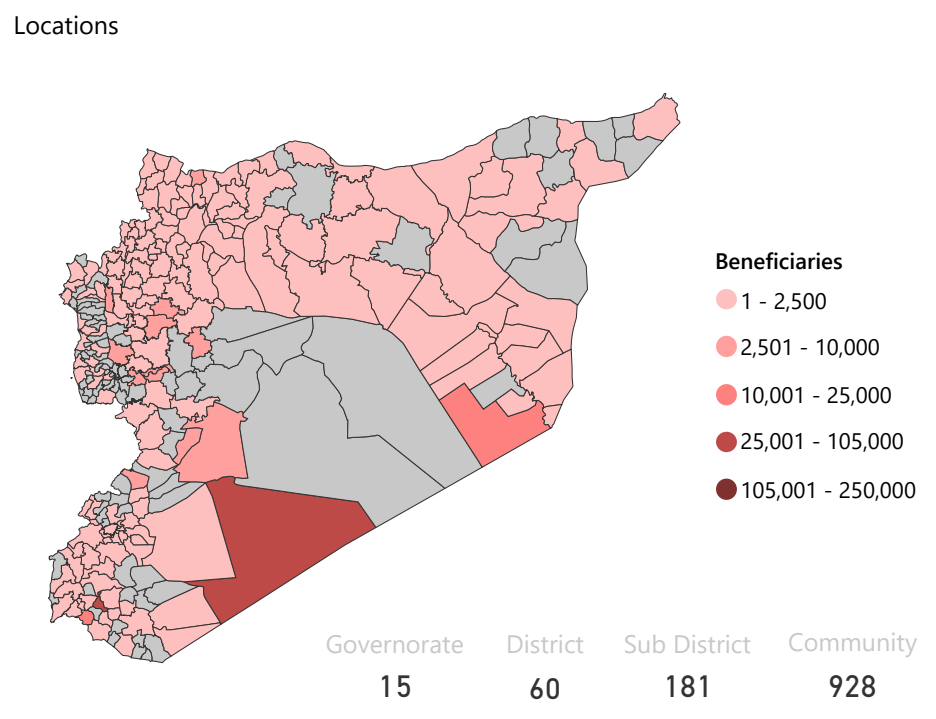

Sector: NFI Shelter

Hub: NES Syria Turkey X-B

Governorate: All ▼ District: All ▼ Sub District: All ▼ Community: All ▼

Beneficiaries Reached

1,741,041 **384,695**

NFI (Core NFI items) Shelter

Month

Month	Download
January	Download
February	Download
March	Download
April	Download
May	Download
June	Download
July	Download
August	Download

* For NFI sector, beneficiaries reached are calculated for Core NFI items distributed, except "Activity" visual which also includes NFI winterization

For feedback, contact :

Marguerite Nowak, WoS Coordinator | nowak@unhcr.org | [Greg Andrews, NGO co-lead](mailto:greg.andrews@drc-mena.org) | greg.andrews@drc-mena.org | [Kaleem ur Rehman, IMO](mailto:kaleem.ur.rehman@unhcr.org) | kaleem.ur.rehman@unhcr.org

Sector

NFI
 Shelter

Hub

NES
 Syria
 Turkey X-B

Governorate

All

District

All