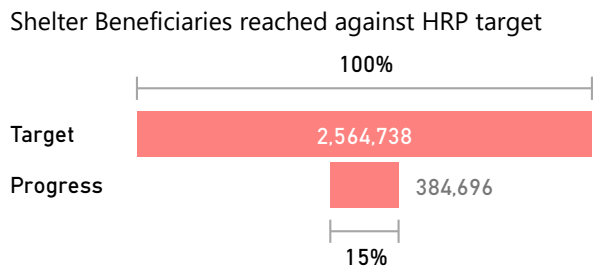

* For NFI sector, beneficiaries reached are calculated for Core NFI items distributed, except "Activity" visual which also includes NFI winterization

For feedback, contact :

Marguerite Nowak, WoS Coordinator | nowak@unhcr.org | [Greg Andrews, NGO co-lead](mailto:greg.andrews@drc-mena.org) | greg.andrews@drc-mena.org | [Kaleem ur Rehman, IMO](mailto:kaleem.ur.rehman@unhcr.org) | kaleem.ur.rehman@unhcr.org

Sector

NFI
 Shelter

Hub

NES
 Syria
 Turkey X-B

Governorate

All

District

All

Sub District

All

NFI Beneficiaries Reached against PiN and Severity

Shelter Beneficiaries Reached against PiN and Severity