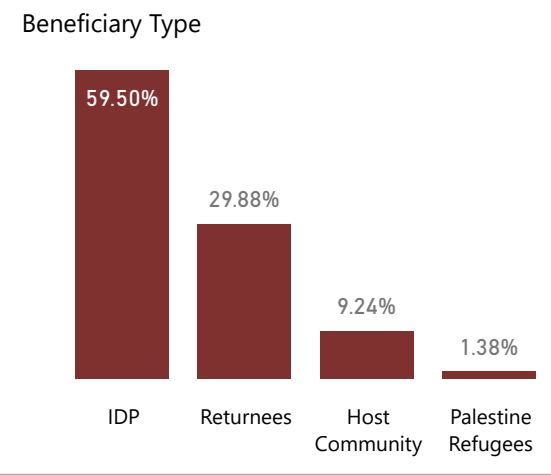

Sector: NFI Shelter

Hub: NES Syria Turkey X-B

Governorate: All ▼ District: All ▼ Sub District: All ▼ Community: All ▼

Beneficiaries Reached

1,741,041 **384,695**

NFI (Core NFI items) Shelter

Month

Month	Download
January	Download
February	Download
March	Download
April	Download
May	Download
June	Download
July	Download
August	Download

* For NFI sector, beneficiaries reached are calculated for Core NFI items distributed, except "Activity" visual which also includes NFI winterization

For feedback, contact :

Marguerite Nowak, WoS Coordinator | nowak@unhcr.org | [Greg Andrews, NGO co-lead](mailto:greg.andrews@drc-mena.org) | greg.andrews@drc-mena.org | [Kaleem ur Rehman, IMO](mailto:kaleem.ur.rehman@unhcr.org) | kaleem.ur.rehman@unhcr.org