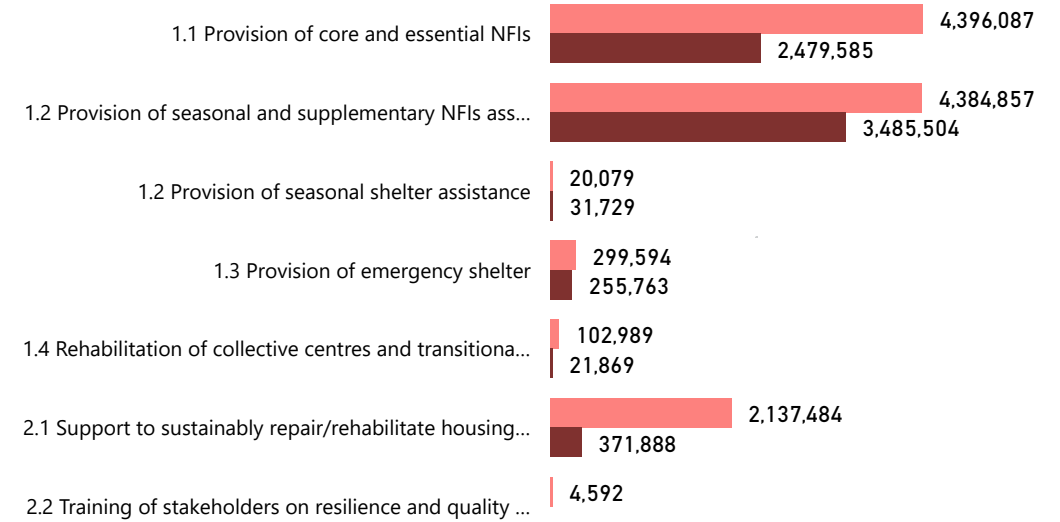

NFI Beneficiaries reached out of PiN

Shelter Beneficiaries reached against HRP target

Shelter Beneficiaries reached out of PiN

HRP Activity

● Target ● Progress

NFI Beneficiaries Reached against PiN and Severity

● PiN ● Beneficiaries reached (Core NFI)

NFI Severity

Severity

- 1 - Minor
- 2 - Moderate
- 3 - Major
- 4 - Severe
- 5 - Critical

Shelter Beneficiaries Reached against PiN and Severity

● PiN ● Beneficiaries Reached