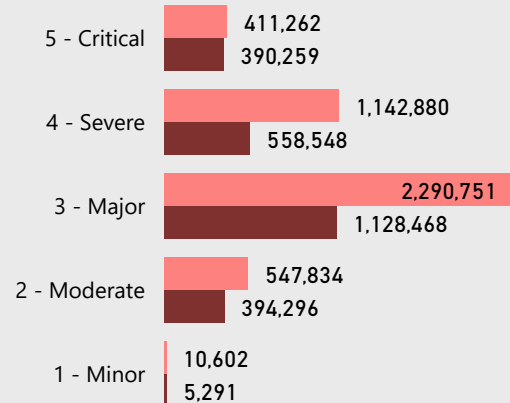

NFI Beneficiaries reached out of PiN

Shelter Beneficiaries reached against HRP target

Shelter Beneficiaries reached out of PiN

HRP Activity

● Target ● Progress

NFI Beneficiaries Reached against PiN and Severity

● PiN ● Beneficiaries reached (Core NFI)

NFI Severity

Severity

- 1 - Minor
- 2 - Moderate
- 3 - Major
- 4 - Severe
- 5 - Critical

Shelter Beneficiaries Reached against PiN and Severity

● PiN ● Beneficiaries Reached

Shelter Severity

Severity

- 1 - Minor
- 2 - Moderate
- 3 - Major
- 4 - Severe
- 5 - Critical