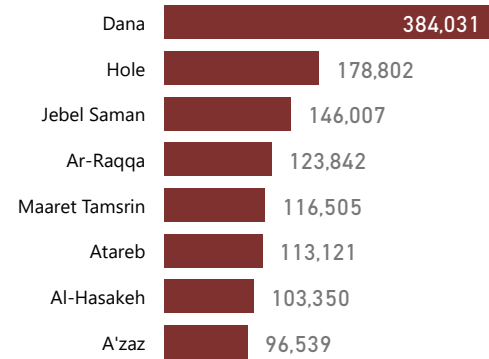

Sub District

All

Community

All

Beneficiaries Reached

2,479,585 681,248

NFI (Core NFI items) Shelter

Hubs

● NFI ● Shelter

*Core NFI items

Governorate

Sub District

Beneficiary Type

Month

Month	Download
January	Download
February	Download
March	Download
April	Download
May	Download
June	Download
July	Download
August	Download
September	Download
October	Download
November	Download

Activity

* For NFI sector, beneficiaries reached are calculated for Core NFI items distributed, except "Activity" visual which also includes NFI winterization

For feedback, contact :

Marguerite Nowak, WoS Coordinator
nowak@unhcr.org