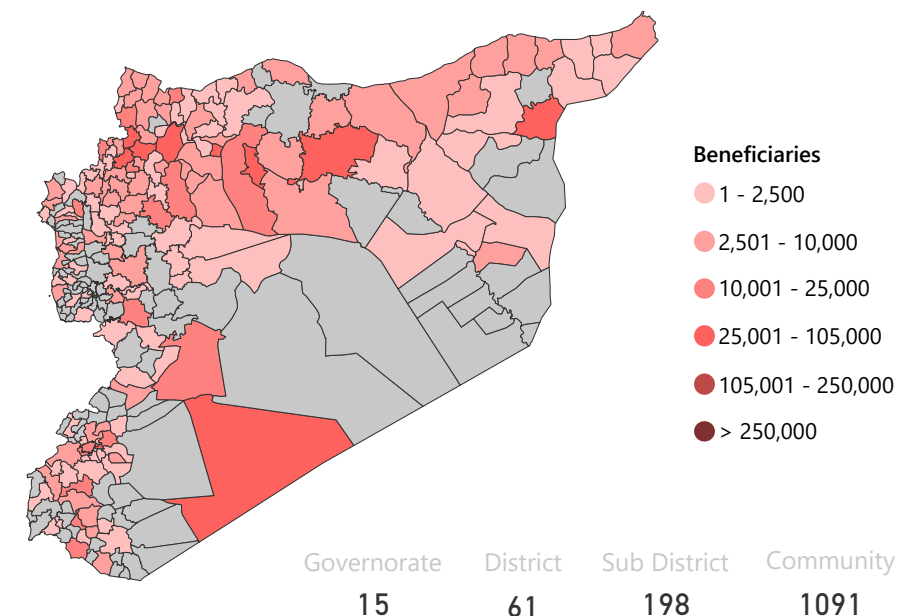

Sector

- NFI
- Shelter

Hub

- NES
- Syria
- Turkey X-B

Governorate

All

District

All

Sub District

All

Community

All

Beneficiaries Reached

2,479,585 681,248

NFI (Core NFI items) Shelter

Hubs

● NFI ● Shelter

*Core NFI items

Governorate

Sub District

Beneficiary Type

Month

Month	Download
January	Download
February	Download
March	Download
April	Download
May	Download
June	Download
July	Download
August	Download
September	Download
October	Download
November	Download

Activity

* For NFI sector, beneficiaries reached are calculated for Core NFI items distributed, except "Activity" visual which also includes NFI winterization

For feedback, contact :

Marguerite Nowak, WoS Coordinator
nowak@unhcr.org

Greg Andrews, NGO co-lead
WoS_NFI_Shelter@drc-mena.org

Kaleem ur Rehman, IMO
rehmank@unhcr.org

Modality

Gender

Locations