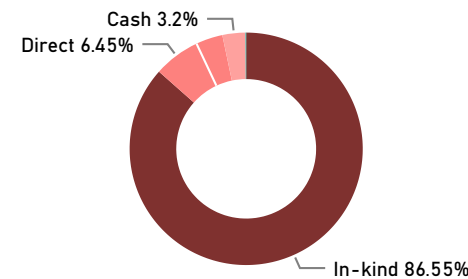

* For NFI sector, beneficiaries reached are calculated for Core NFI items distributed, except "Activity" visual which also includes NFI winterization

For feedback, contact :

Marguerite Nowak, WoS Coordinator
nowak@unhcr.org

Greg Andrews, NGO co-lead
WoS_NFI_Shelter@drc-mena.org

Kaleem ur Rehman, IMO
rehmank@unhcr.org

Modality