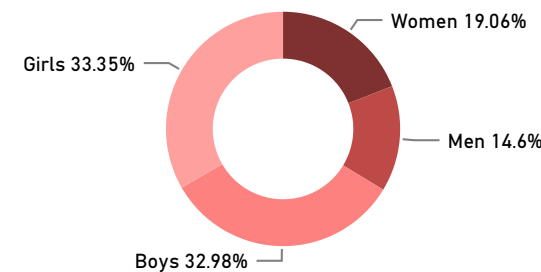

Sector

- NFI
- Shelter

Hub

- NES
- Syria
- Turkey X-B

Governorate

All

District

All

Sub District

All

Community

All

Beneficiaries Reached

2,479,585 681,248

NFI (Core NFI items) Shelter

Hubs

● NFI ● Shelter

*Core NFI items

Governorate

Sub District

Beneficiary Type

Month

Month	Download
January	Download
February	Download
March	Download
April	Download
May	Download
June	Download
July	Download
August	Download
September	Download
October	Download
November	Download

Activity

* For NFI sector, beneficiaries reached are calculated for Core NFI items distributed, except "Activity" visual which also includes NFI winterization

For feedback, contact :

Marguerite Nowak, WoS Coordinator
nowak@unhcr.org

Greg Andrews, NGO co-lead
WoS_NFI_Shelter@drc-mena.org

Kaleem ur Rehman, IMO
rehmank@unhcr.org

Modality

Gender

Locations