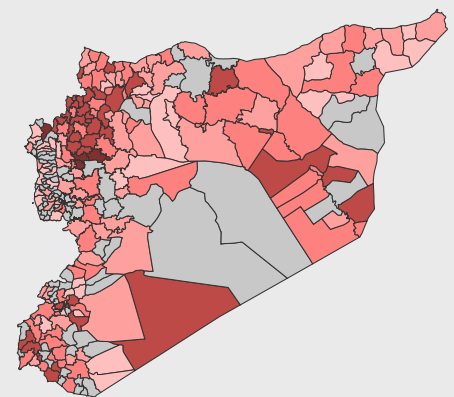

Sub District

All

Community

All

Beneficiaries Reached

2,479,585 681,248

NFI (Core NFI items) Shelter

Hubs

NFI Beneficiaries reached out of PiN

Shelter Beneficiaries reached against HRP target

Shelter Beneficiaries reached out of PiN

HRP Activity

● Target ● Progress

NFI Beneficiaries Reached against PiN and Severity

● PiN ● Beneficiaries reached (Core NFI)

NFI Severity

Severity

- 1 - Minor
- 2 - Moderate
- 3 - Major
- 4 - Severe
- 5 - Critical

Shelter Beneficiaries Reached against PiN and Severity

● PiN ● Beneficiaries Reached

Shelter Severity

Severity

- 1 - Minor
- 2 - Moderate
- 3 - Major
- 4 - Severe
- 5 - Critical