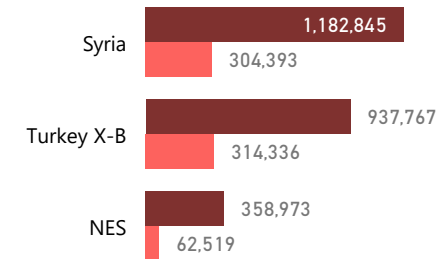

Sub District

All

Community

All

Beneficiaries Reached

2,479,585 681,248

NFI (Core NFI items) Shelter

Hubs

● NFI ● Shelter

*Core NFI items

Governorate

Sub District

Beneficiary Type

Month

Month	Download
January	Download
February	Download
March	Download
April	Download
May	Download
June	Download
July	Download
August	Download
September	Download
October	Download
November	Download