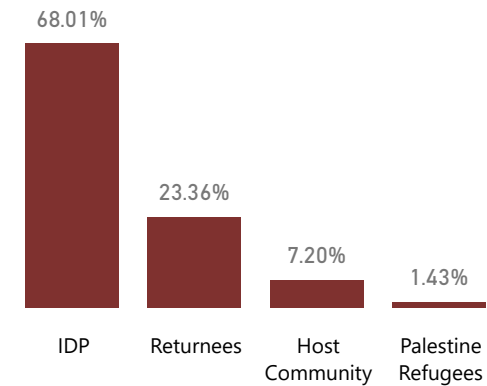

Sub District

All

Community

All

Beneficiaries Reached

2,479,585 681,248

NFI (Core NFI items) Shelter

Hubs

● NFI ● Shelter

*Core NFI items

Governorate

Sub District

Beneficiary Type

Month

Month	Download
January	Download
February	Download
March	Download
April	Download
May	Download
June	Download
July	Download
August	Download
September	Download
October	Download
November	Download

Activity

* For NFI sector, beneficiaries reached are calculated for Core NFI items distributed, except "Activity" visual which also includes NFI winterization

For feedback, contact :

Marguerite Nowak, WoS Coordinator
nowak@unhcr.org