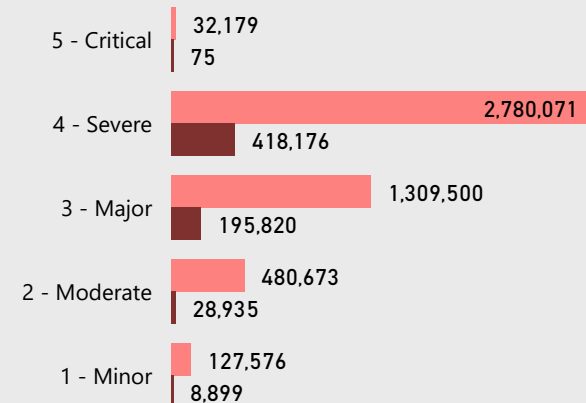

NFI Beneficiaries reached out of PiN

Shelter Beneficiaries reached against HRP target

Shelter Beneficiaries reached out of PiN

HRP Activity

● Target ● Progress

NFI Beneficiaries Reached against PiN and Severity

● PiN ● Beneficiaries reached (Core NFI)

NFI Severity

Severity

- 1 - Minor
- 2 - Moderate
- 3 - Major
- 4 - Severe
- 5 - Critical

Shelter Beneficiaries Reached against PiN and Severity

● PiN ● Beneficiaries Reached

Shelter Severity

Severity

- 1 - Minor
- 2 - Moderate
- 3 - Major
- 4 - Severe
- 5 - Critical