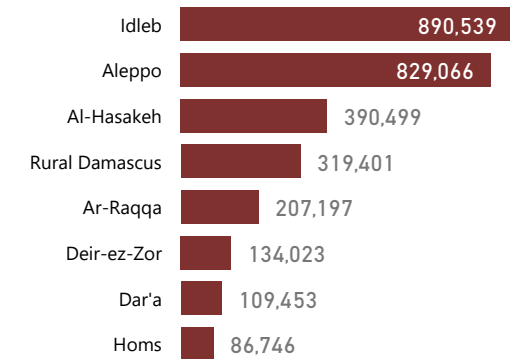

Sector

- NFI
- Shelter

Hub

- NES
- Syria
- Turkey X-B

Governorate

All

District

All

Sub District

All

Community

All

Beneficiaries Reached

2,479,585 681,248

NFI (Core NFI items) Shelter

Hubs

● NFI ● Shelter

*Core NFI items

Governorate

Sub District

Beneficiary Type

Month

Month	Download
January	Download
February	Download
March	Download
April	Download
May	Download
June	Download
July	Download
August	Download
September	Download
October	Download
November	Download