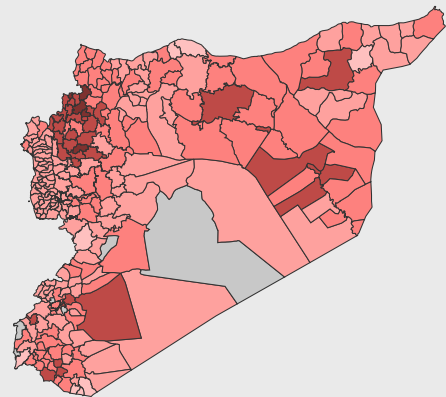

Sub District

All

Community

All

Beneficiaries Reached

2,479,585 681,248

NFI (Core NFI items) Shelter

Hubs

NFI Beneficiaries reached out of PiN

Shelter Beneficiaries reached against HRP target

Shelter Beneficiaries reached out of PiN

HRP Activity

● Target ● Progress

NFI Beneficiaries Reached against PiN and Severity

● PiN ● Beneficiaries reached (Core NFI)

NFI Severity

Severity

- 1 - Minor
- 2 - Moderate
- 3 - Major
- 4 - Severe
- 5 - Critical

Shelter Beneficiaries Reached against PiN and Severity

● PiN ● Beneficiaries Reached