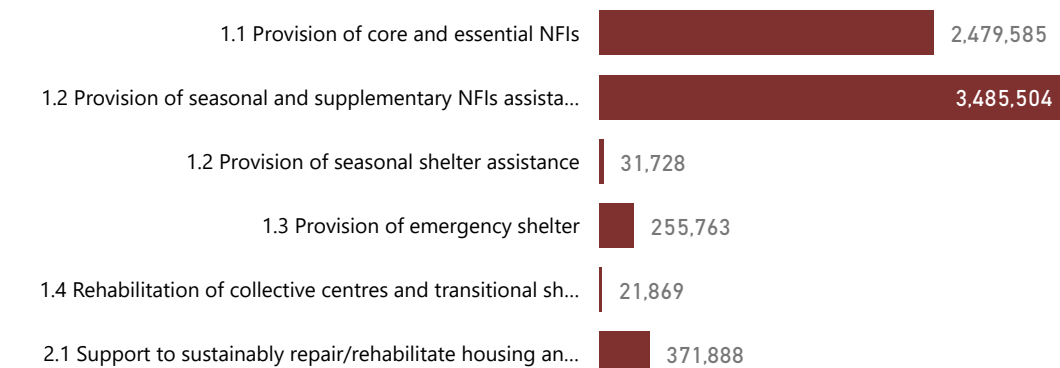

● NFI ● Shelter

*Core NFI items

Governorate

Sub District

Beneficiary Type

Month

Month	Download
January	Download
February	Download
March	Download
April	Download
May	Download
June	Download
July	Download
August	Download
September	Download
October	Download
November	Download

Activity

* For NFI sector, beneficiaries reached are calculated for Core NFI items distributed, except "Activity" visual which also includes NFI winterization

For feedback, contact :

Marguerite Nowak, WoS Coordinator
nowak@unhcr.org