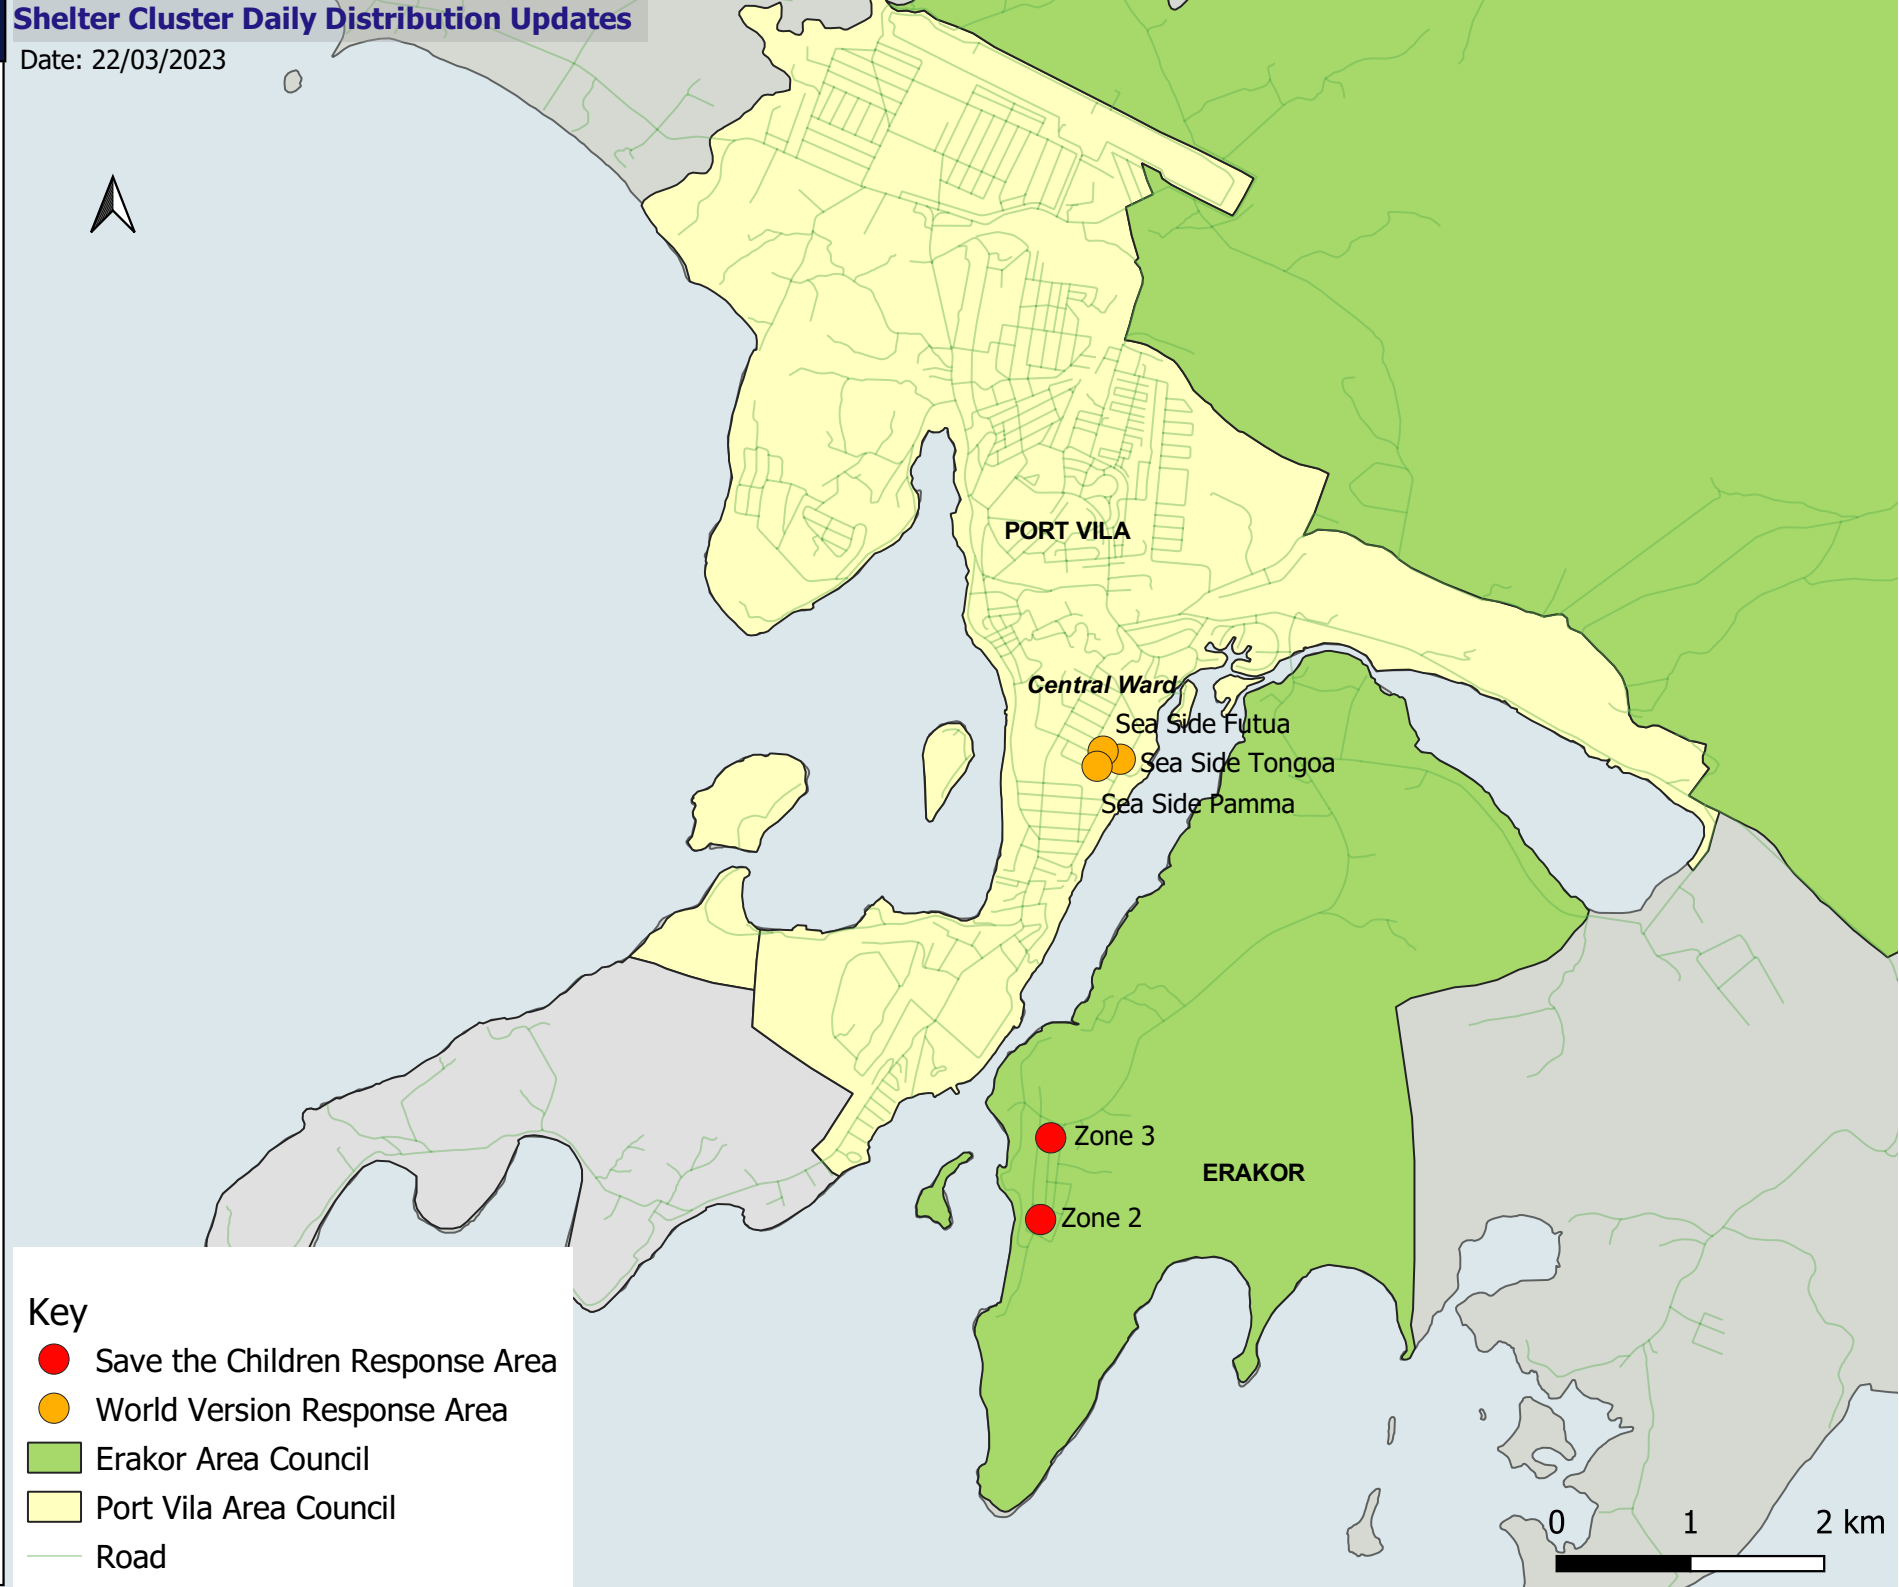

SHELTER DISTRIBUTION SUMMARY

Shelter Cluster Daily Distribution Updates

Date: 22/03/2023

World Version Vanutu Distribution

Sea Side Pamma

Tarp: 11
21 kg nail
21 hammer
Tot # HH: 11

Sea Side Futuna

Tarp: 26
26 kg nail
26 hammer
Tot # HH: 25

Sea Side Tongoa

Tarp: 103
103 kg nail
101 hammer
Tot # HH: 102

Tokyo Pamma

NDMO Distribution
Tarp: 216
Shelter tool kits: 108
Tot # HH: 216

ERAKOR Zone 2

Save the Children Vanuatu Distribution
Tarp: 35
Blanket: 35
Kitchen kit: 35
Shelter tool kit: 7
Tot # HH: 55

ERAKOR Zone 2

Tarp: 40
Blanket: 30
Kitchen kit: 30
Shelter tool kit: 6
Tot # HH: 30

Key

- Save the Children Response Area
- World Version Response Area
- Erakor Area Council
- Port Vila Area Council
- Road