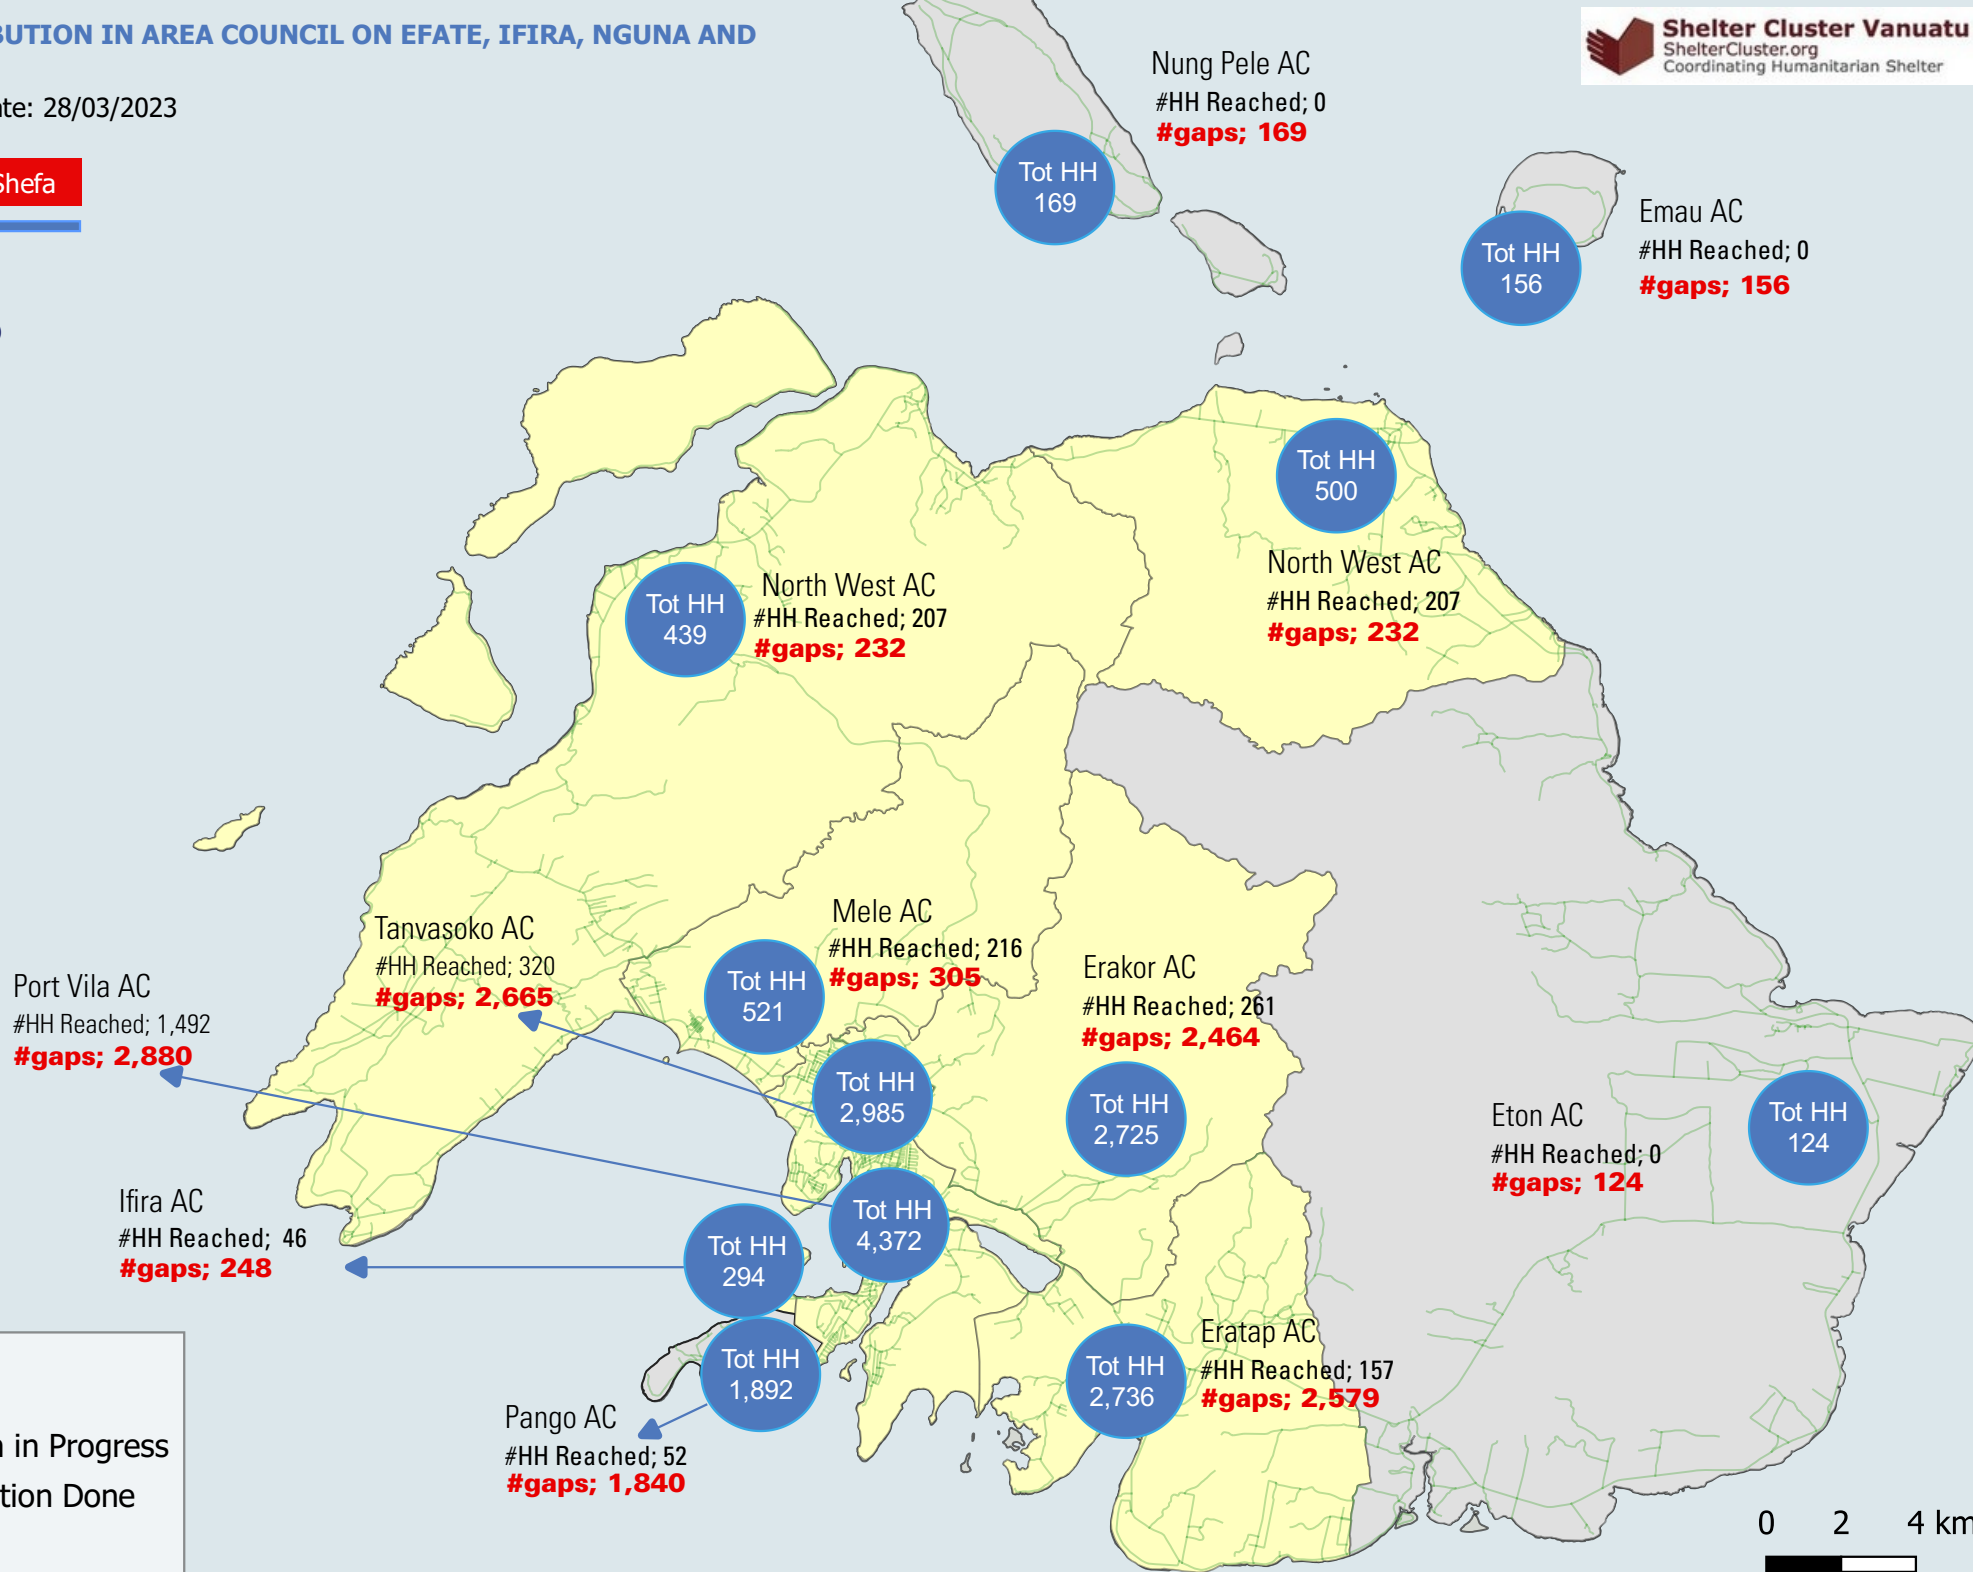

SHELTER DISTRIBUTION IN AREA COUNCIL ON EFATE, IFIRA, NGUNA AND EMUA ISLAND

Shelter Cluster update: 28/03/2023

Priority One Area_Shefa

16,913

ToT #HH per NDMO Assessment

2,958

ToT #HH Reached

13,955

ToT #HH gaps

Key

- Distribution in Progress
- No Distribution Done
- Road

0 2 4 km