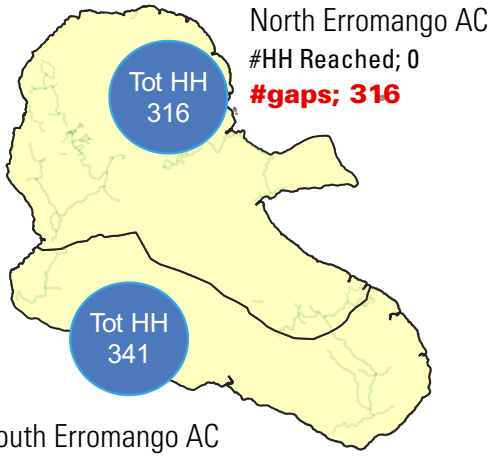

Shelter Cluster update: 3/04/2023

Priority One Area in Tafea

**4,226**

ToT #HH per NDMO Assessment

**378**

ToT #HH Reached

**3,848**

ToT #HH gaps

**South Erromango AC**  
#HH Reached; 99  
**#gaps; 242**

**Key**

- Distribution in Progress
- Distribution yet to be done
- Road