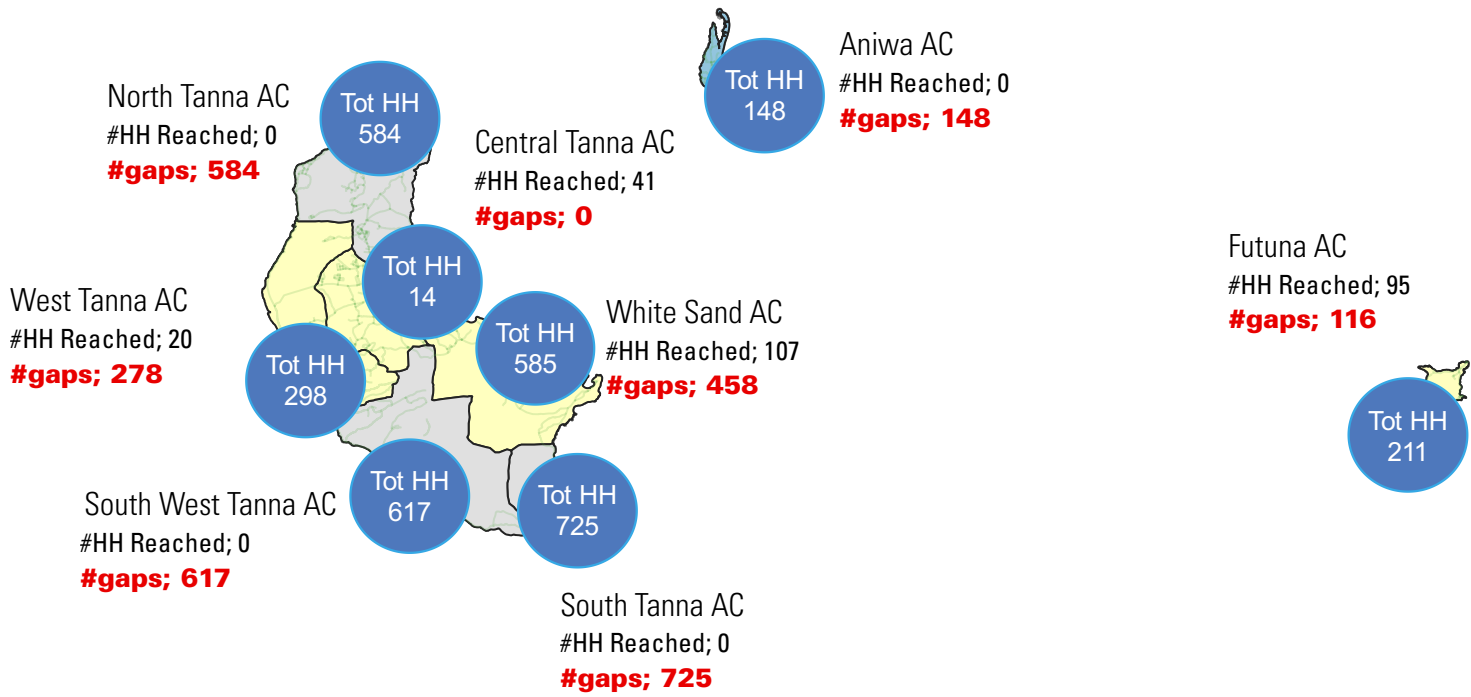

Shelter Cluster update: 3/04/2023

Priority One Area in Tafea

**4,226**

ToT #HH per NDMO Assessment

**378**

ToT #HH Reached

**3,848**

ToT #HH gaps

**South Erromango AC**  
#HH Reached; 99  
**#gaps; 242**

**Key**

- Distribution in Progress
- Distribution yet to be done
- Road