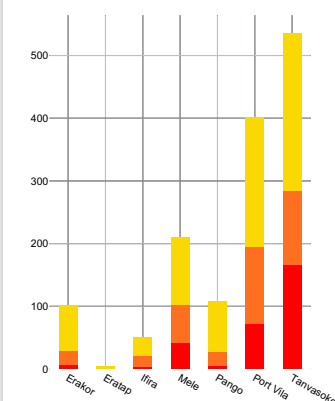

National

Total HH Target: **24,151**
Total HH Reached: **9,134**
Total People Reached: **45,670**
Total Items distributed: **18,480**

- Tarpaulins (Total: 11,081)
- Shelter Toolkit (Total: 4,581)
- Kitchen Set (Total: 952)
- Blanket (Total: 952)
- Mat Total: (Total: 772)
- Mattress (Total: 42)

- Destroyed
- Damaged
- Possibly damaged
- Area Council boundaries