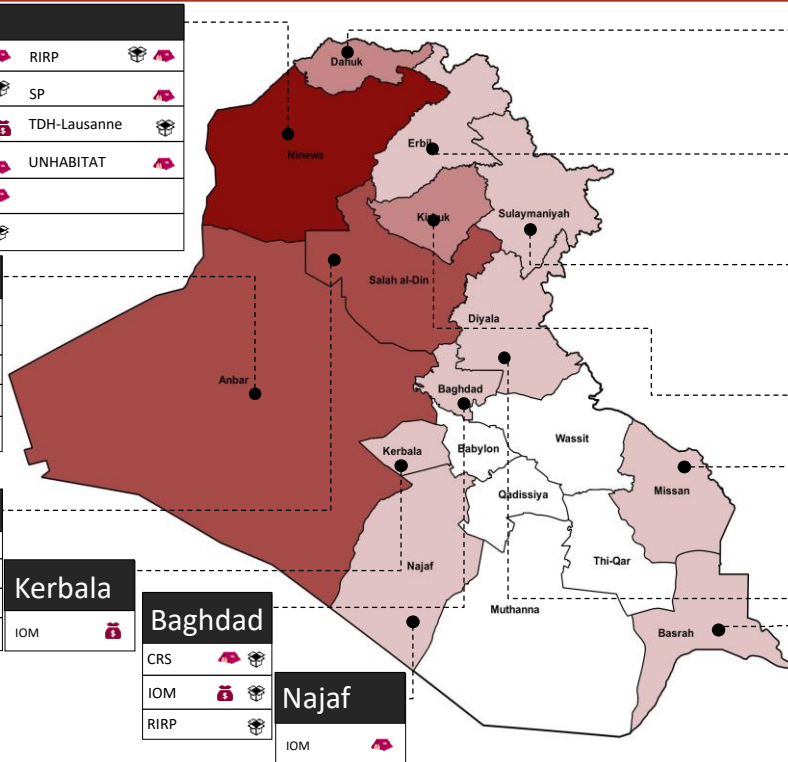

Ninewa	
BCF	Shelter, Cash for Shelter, Cash for NFIs
Caritas-Iraq	Cash for Shelter, MoMD, SP
CNSF	Malteser, TDH-Lausanne
CRS	ME, UNHABITAT
HA	Cash for Shelter, NRC
IRW	Qandil

Anbar	
Caritas-Iraq	MoMD
CRS	PUI
DRC	RIRP
IOM	THD-Lausanne
IRW	UNHCR

Salah Al-Din	
DRC	UNHCR
HRF	RIRP
IOM	TDH-L
OXFAM	CAOFISR

Dahuk	
BCF	Qandil, MoMD
CRS	MEDAIR

Erbil	
BCF	Shelter, Cash for Shelter
Qandil	Shelter

Sulaymaniyah	
BCF	Shelter
YAO	Shelter, Cash for Shelter

Kirkuk	
CRS	Shelter, Cash for Shelter
HRF	Shelter, Cash for Shelter
IOM	Shelter, Cash for Shelter
ME	Cash for Shelter, Cash for NFIs
NRC	Shelter, Cash for Shelter

### Number of partners by governorate