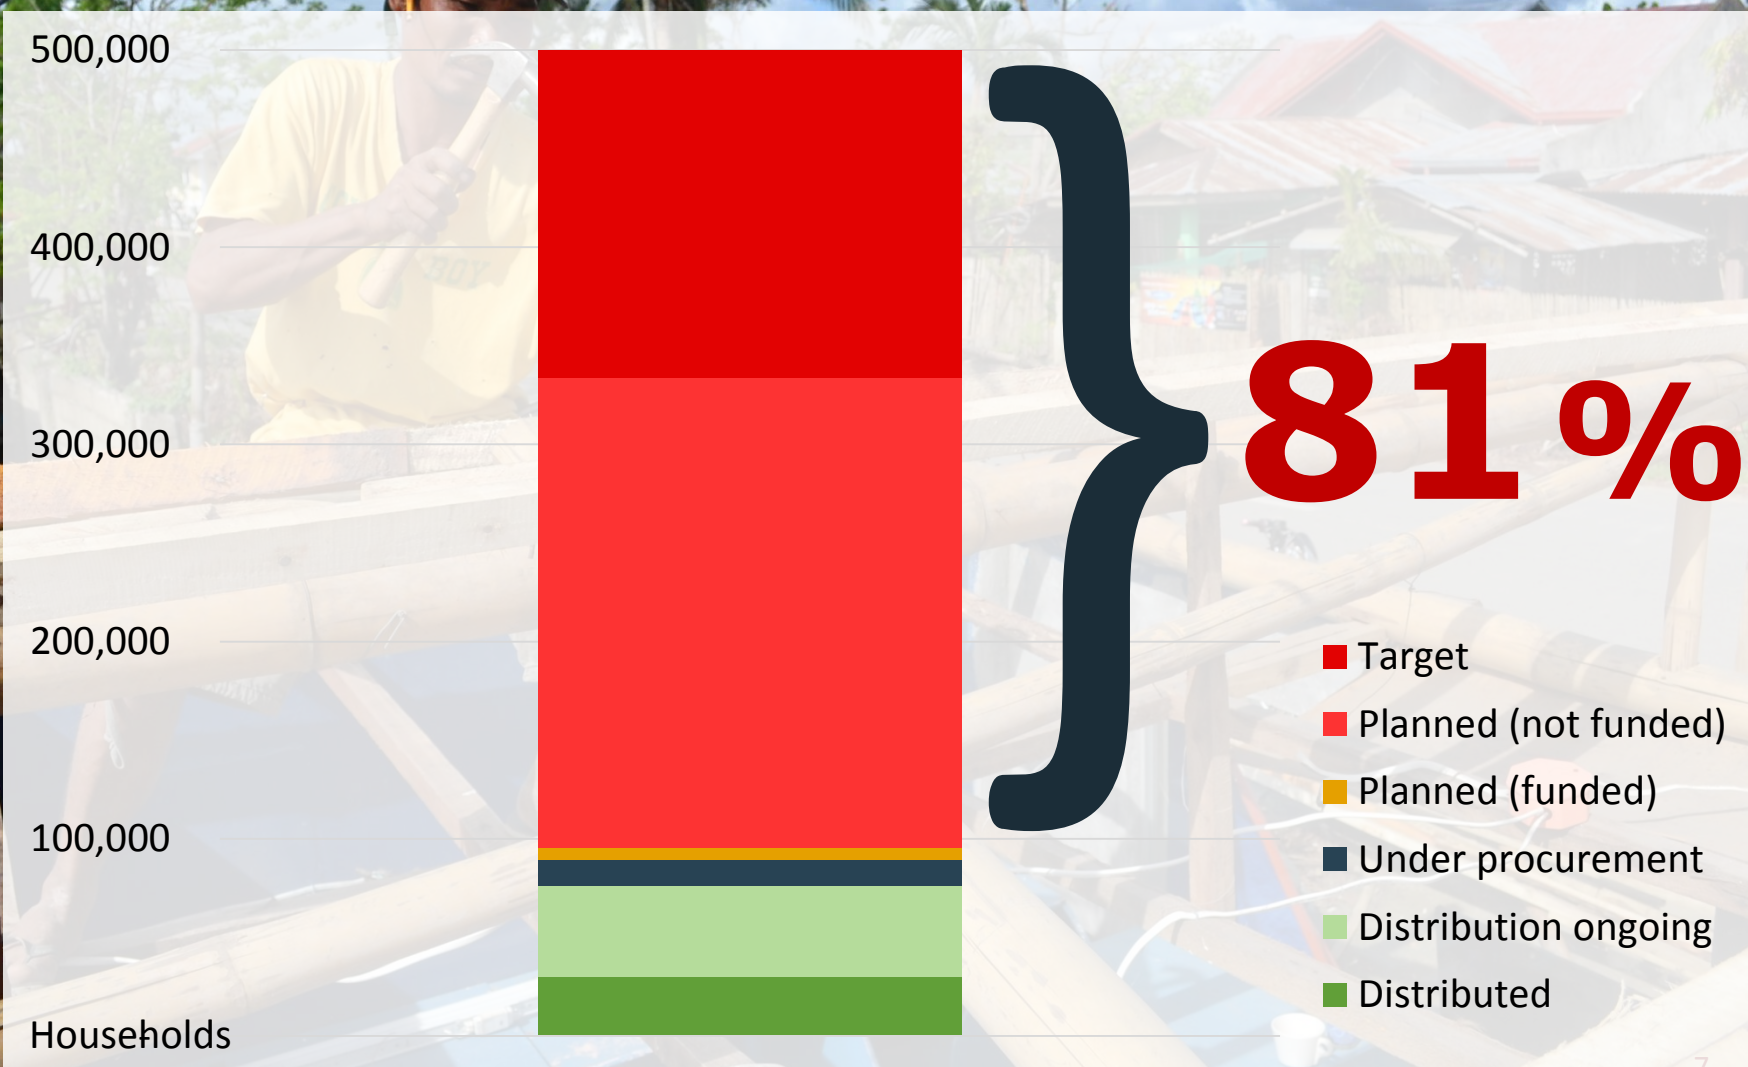

Shelter Cluster Donor Briefing 7th January 2014

Shelter Cluster Philippines
ShelterCluster.org
Coordinating Humanitarian Shelter

1.7 million
people have re-
ceived emergency
shelter materials.

The initial target for emergency shelter has been reached **within seven weeks**, however these families still need additional, more substantial shelter assistance.

Shelter Cluster Philippines
ShelterCluster.org
Coordinating Humanitarian Shelter

175,000 people
have received
support for self
recovery such as
tools, cash, roofing
and construction
materials.

A photograph of a shirtless man riding a bicycle heavily loaded with salvaged materials like metal sheets and wood. The background shows a slum with makeshift buildings. A large '63%' is overlaid in the top left, and a text box at the bottom explains the statistic. A logo for Shelter Cluster Philippines is in the top right.

63%

Shelter Cluster Philippines
ShelterCluster.org
Coordinating Humanitarian Shelter

of survivors are using **salvaged materials** to rebuild their homes. Many are **building back worse.**

Shelter Cluster Philippines

ShelterCluster.org

Coordinating Humanitarian Shelter

Mitigation measures underway in 1,500 bunkhouses for 30,000 families leaving 30,000 families in need of temporary shelter

Funding for shelter self-recovery