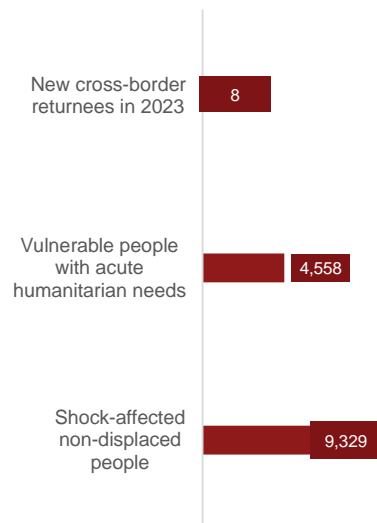

13,895

overall people reached through Shelter and NFI in July 2023

AGE & GENDER BREAKDOWN

52% of the population reached are women and girls, 60% are children

Women-headed Households: **237**

BENEFICIARY TYPE

ES-NFI KEY INDICATORS

JANUARY - JULY REACHED

59,330
5,825
112,670
179,841
62,770

REPORTING MEMBERS

CWW, IOM, NRC, PIN, UNHCR.

PEOPLE REACHED PER MONTH