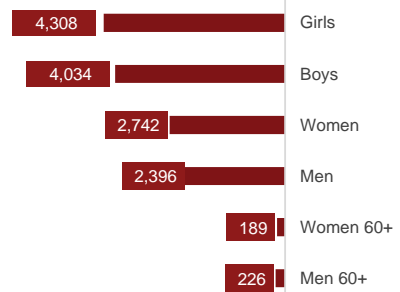

13,895

overall people reached through Shelter and NFI in July 2023

AGE & GENDER BREAKDOWN

52% of the population reached are women and girls, 60% are children

Women-headed Households: **237**

BENEFICIARY TYPE

ES-NFI KEY INDICATORS

JANUARY - JULY REACHED

59,330
5,825
112,670
179,841
62,770

REPORTING MEMBERS

CWW, IOM, NRC, PIN, UNHCR.

PEOPLE REACHED PER MONTH