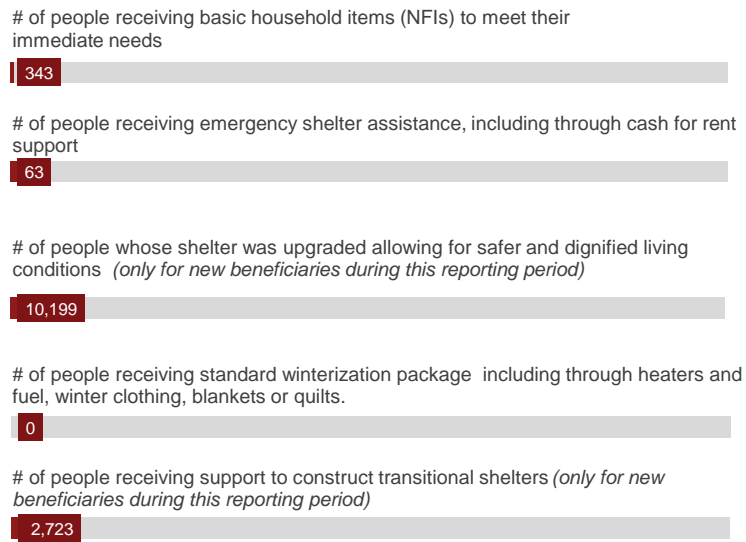

13,895

overall people reached through Shelter and NFI in July 2023

AGE & GENDER BREAKDOWN

52% of the population reached are women and girls, 60% are children

Women-headed Households: **237**

BENEFICIARY TYPE

ES-NFI KEY INDICATORS

JANUARY - JULY REACHED

59,330
5,825
112,670
179,841
62,770

REPORTING MEMBERS

CWW, IOM, NRC, PIN, UNHCR.

PEOPLE REACHED PER MONTH