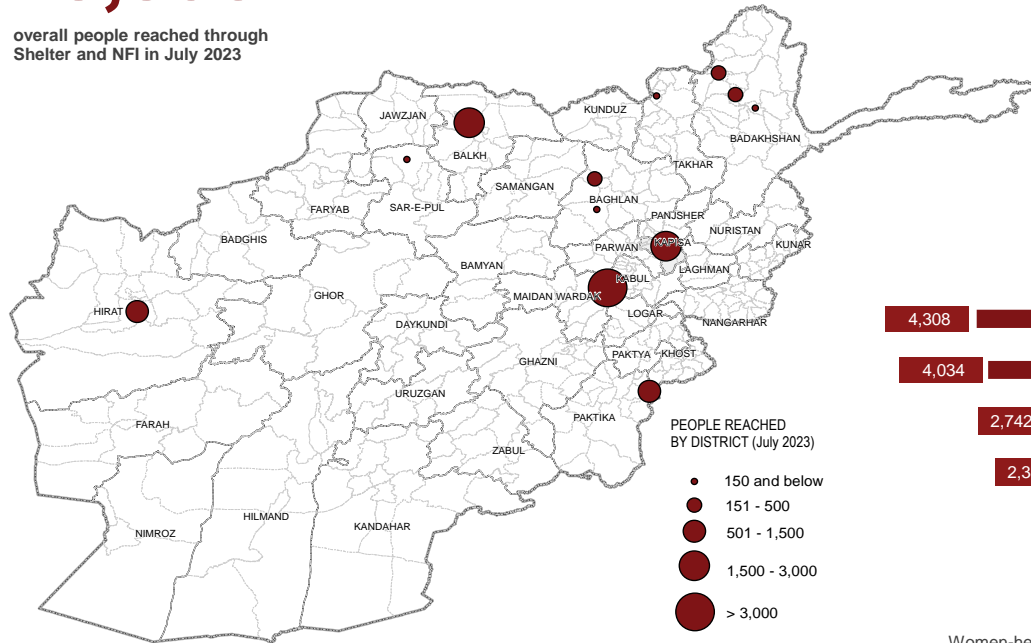

13,895

overall people reached through Shelter and NFI in July 2023

AGE & GENDER BREAKDOWN

52% of the population reached are women and girls, 60% are children

Women-headed Households: **237**

BENEFICIARY TYPE

ES-NFI KEY INDICATORS

JANUARY - JULY REACHED

59,330
5,825
112,670
179,841
62,770

REPORTING MEMBERS

CWW, IOM, NRC, PIN, UNHCR.

PEOPLE REACHED PER MONTH