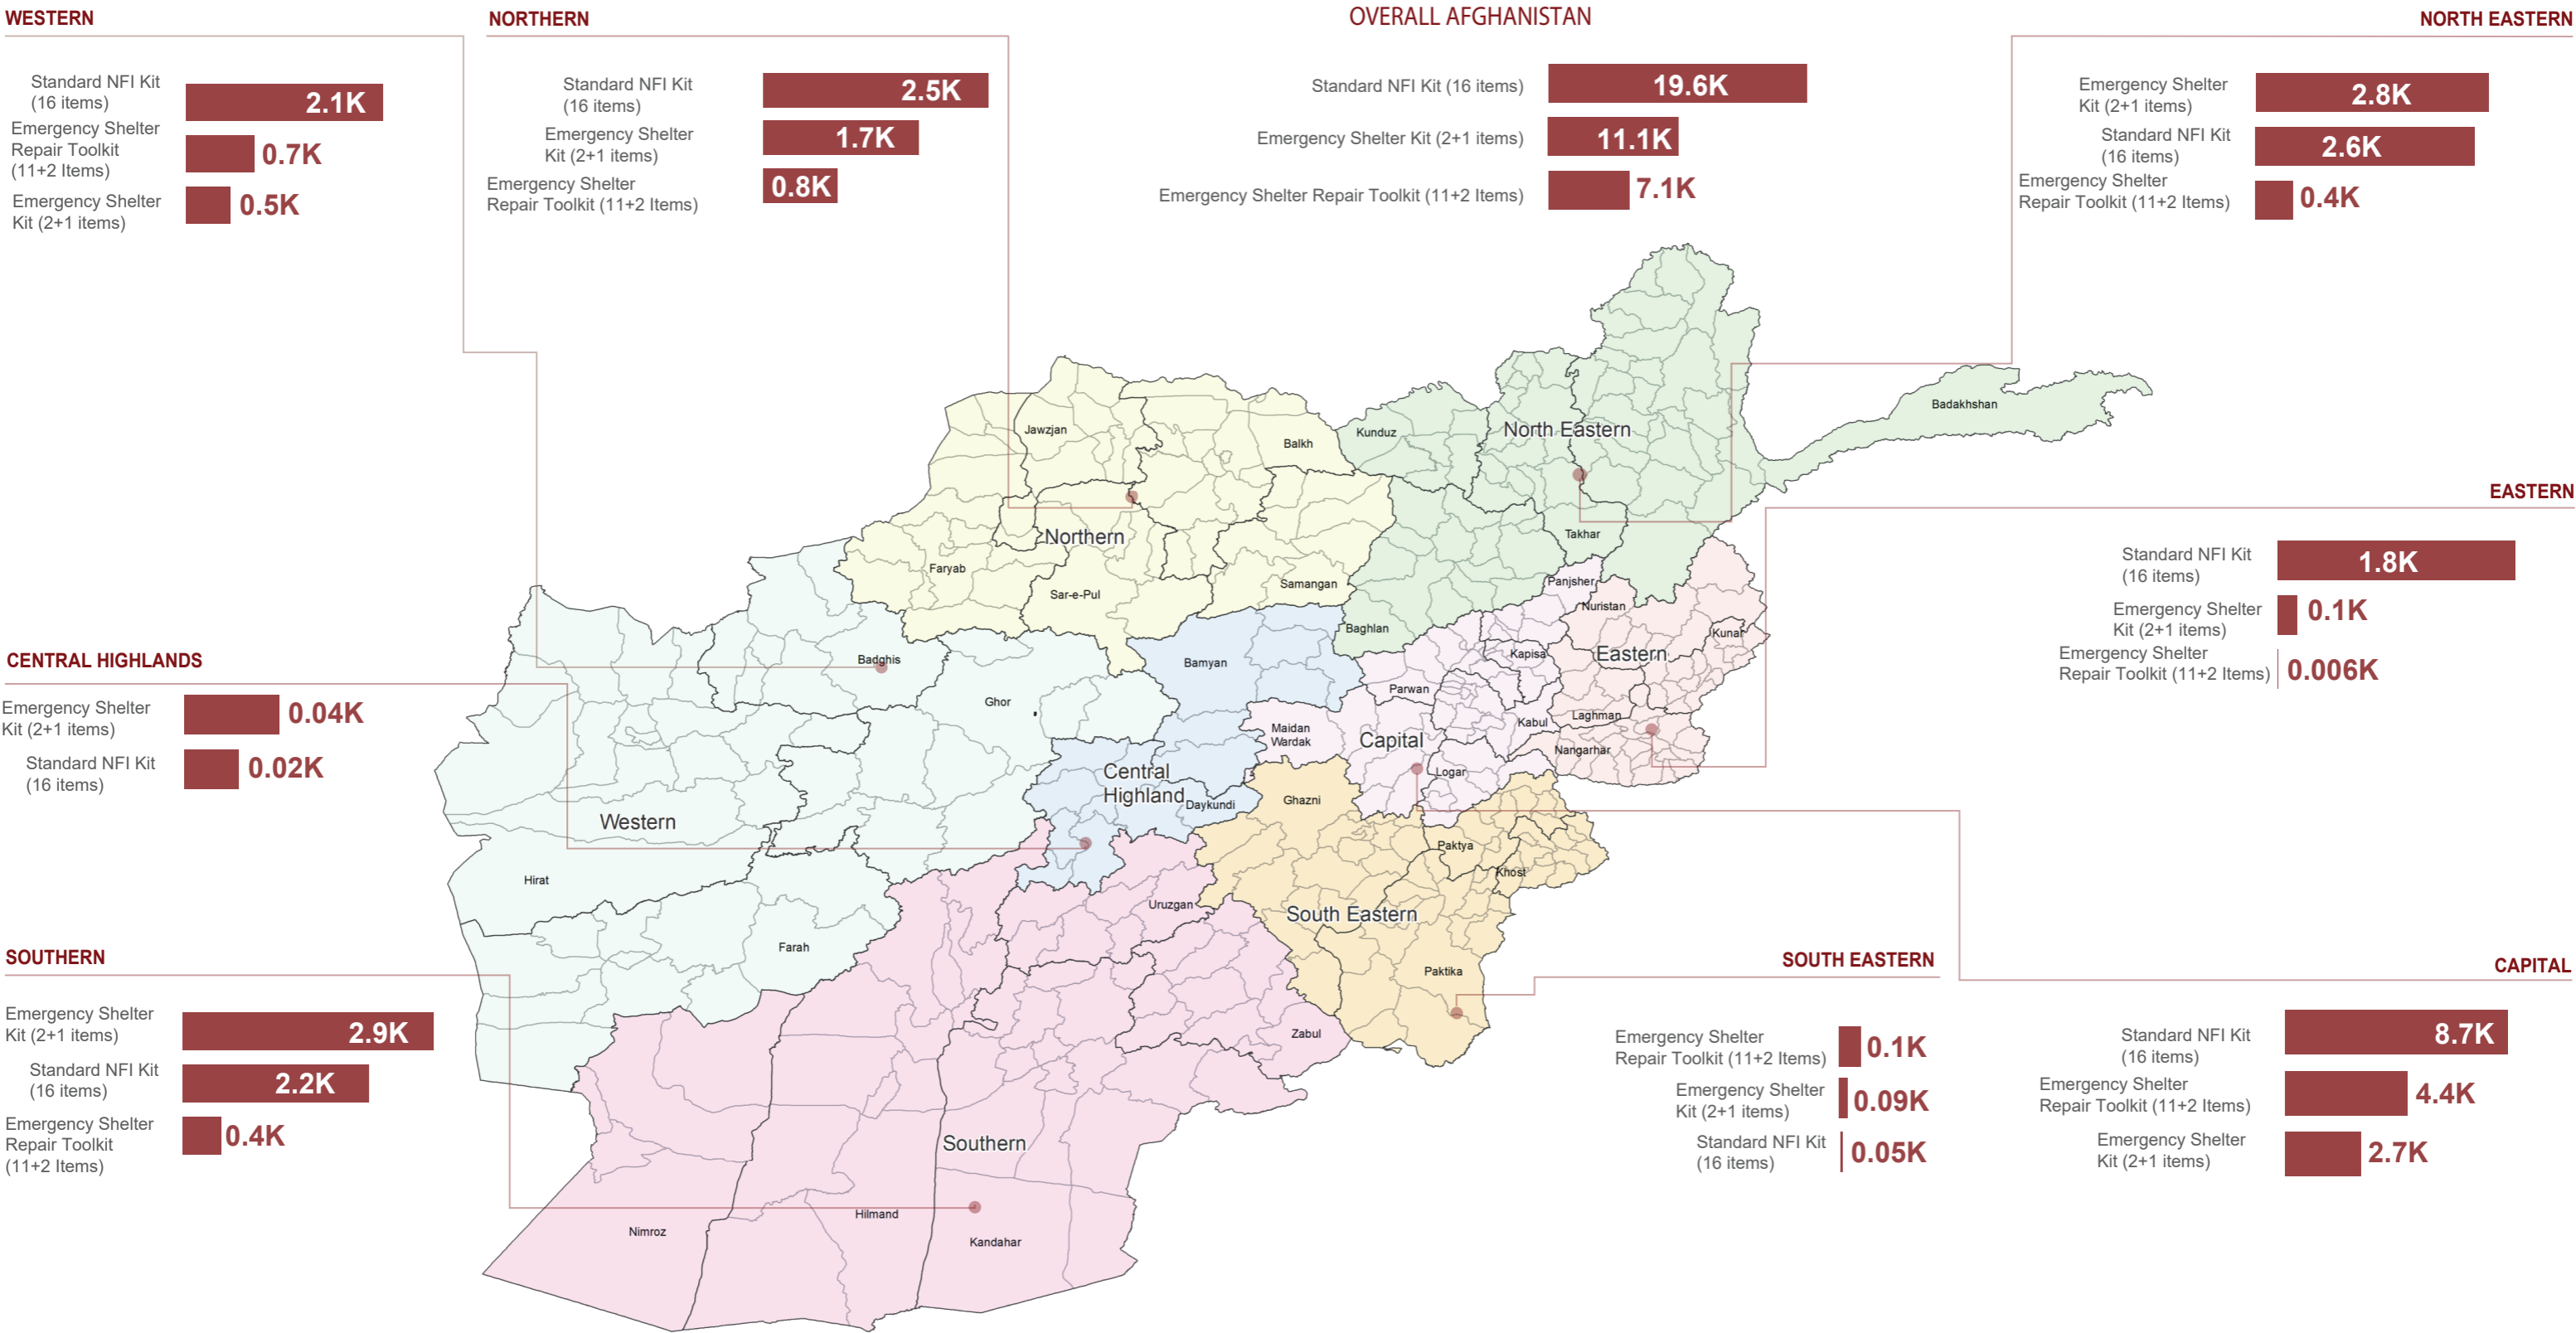

AFGHANISTAN: ES-NFI CLUSTER REGIONAL STOCKPILE

OCTOBER 2022

CREATION DATE: NOVEMBER 22, 2022
 DATA SOURCE: www.reporhub.org, OCHA
 FEEDBACK: ES-NFI INFORMATION MANAGEMENT UNIT
im.afghanistan@sheltercluster.org