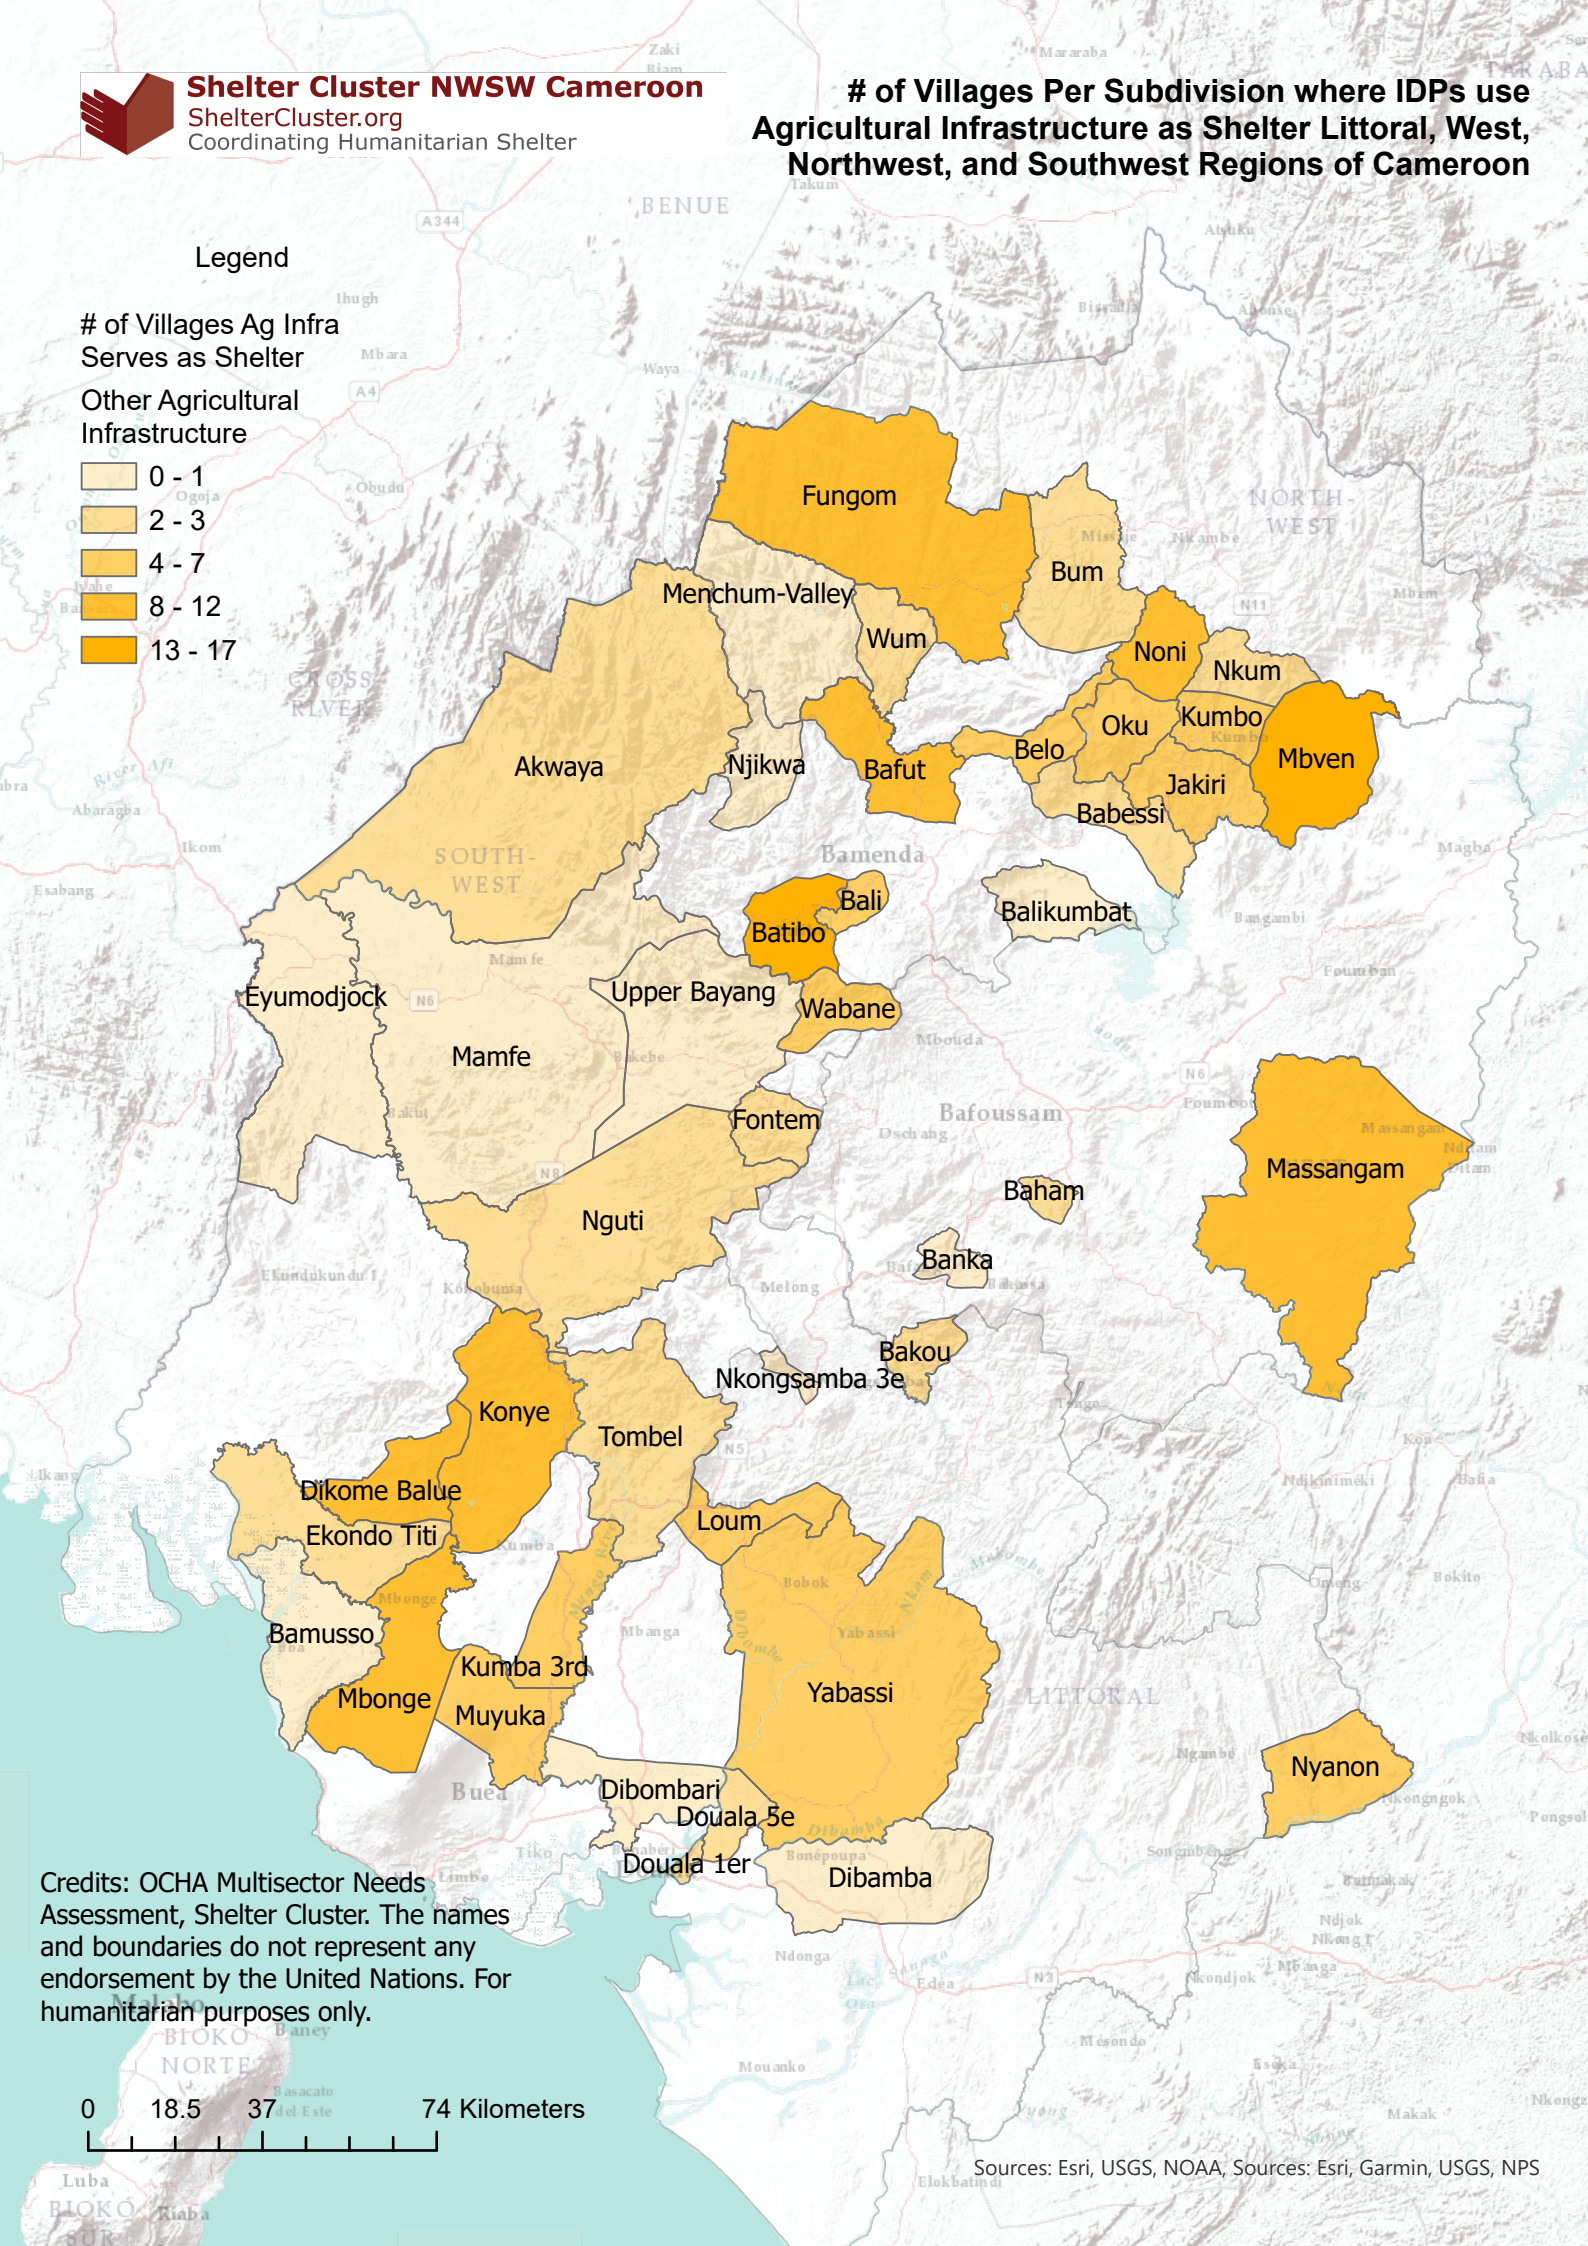

of Villages Per Subdivision where IDPs use Agricultural Infrastructure as Shelter Littoral, West, Northwest, and Southwest Regions of Cameroon

Legend

of Villages Ag Infra Serves as Shelter

Other Agricultural Infrastructure

Credits: OCHA Multisector Needs Assessment, Shelter Cluster. The names and boundaries do not represent any endorsement by the United Nations. For humanitarian purposes only.