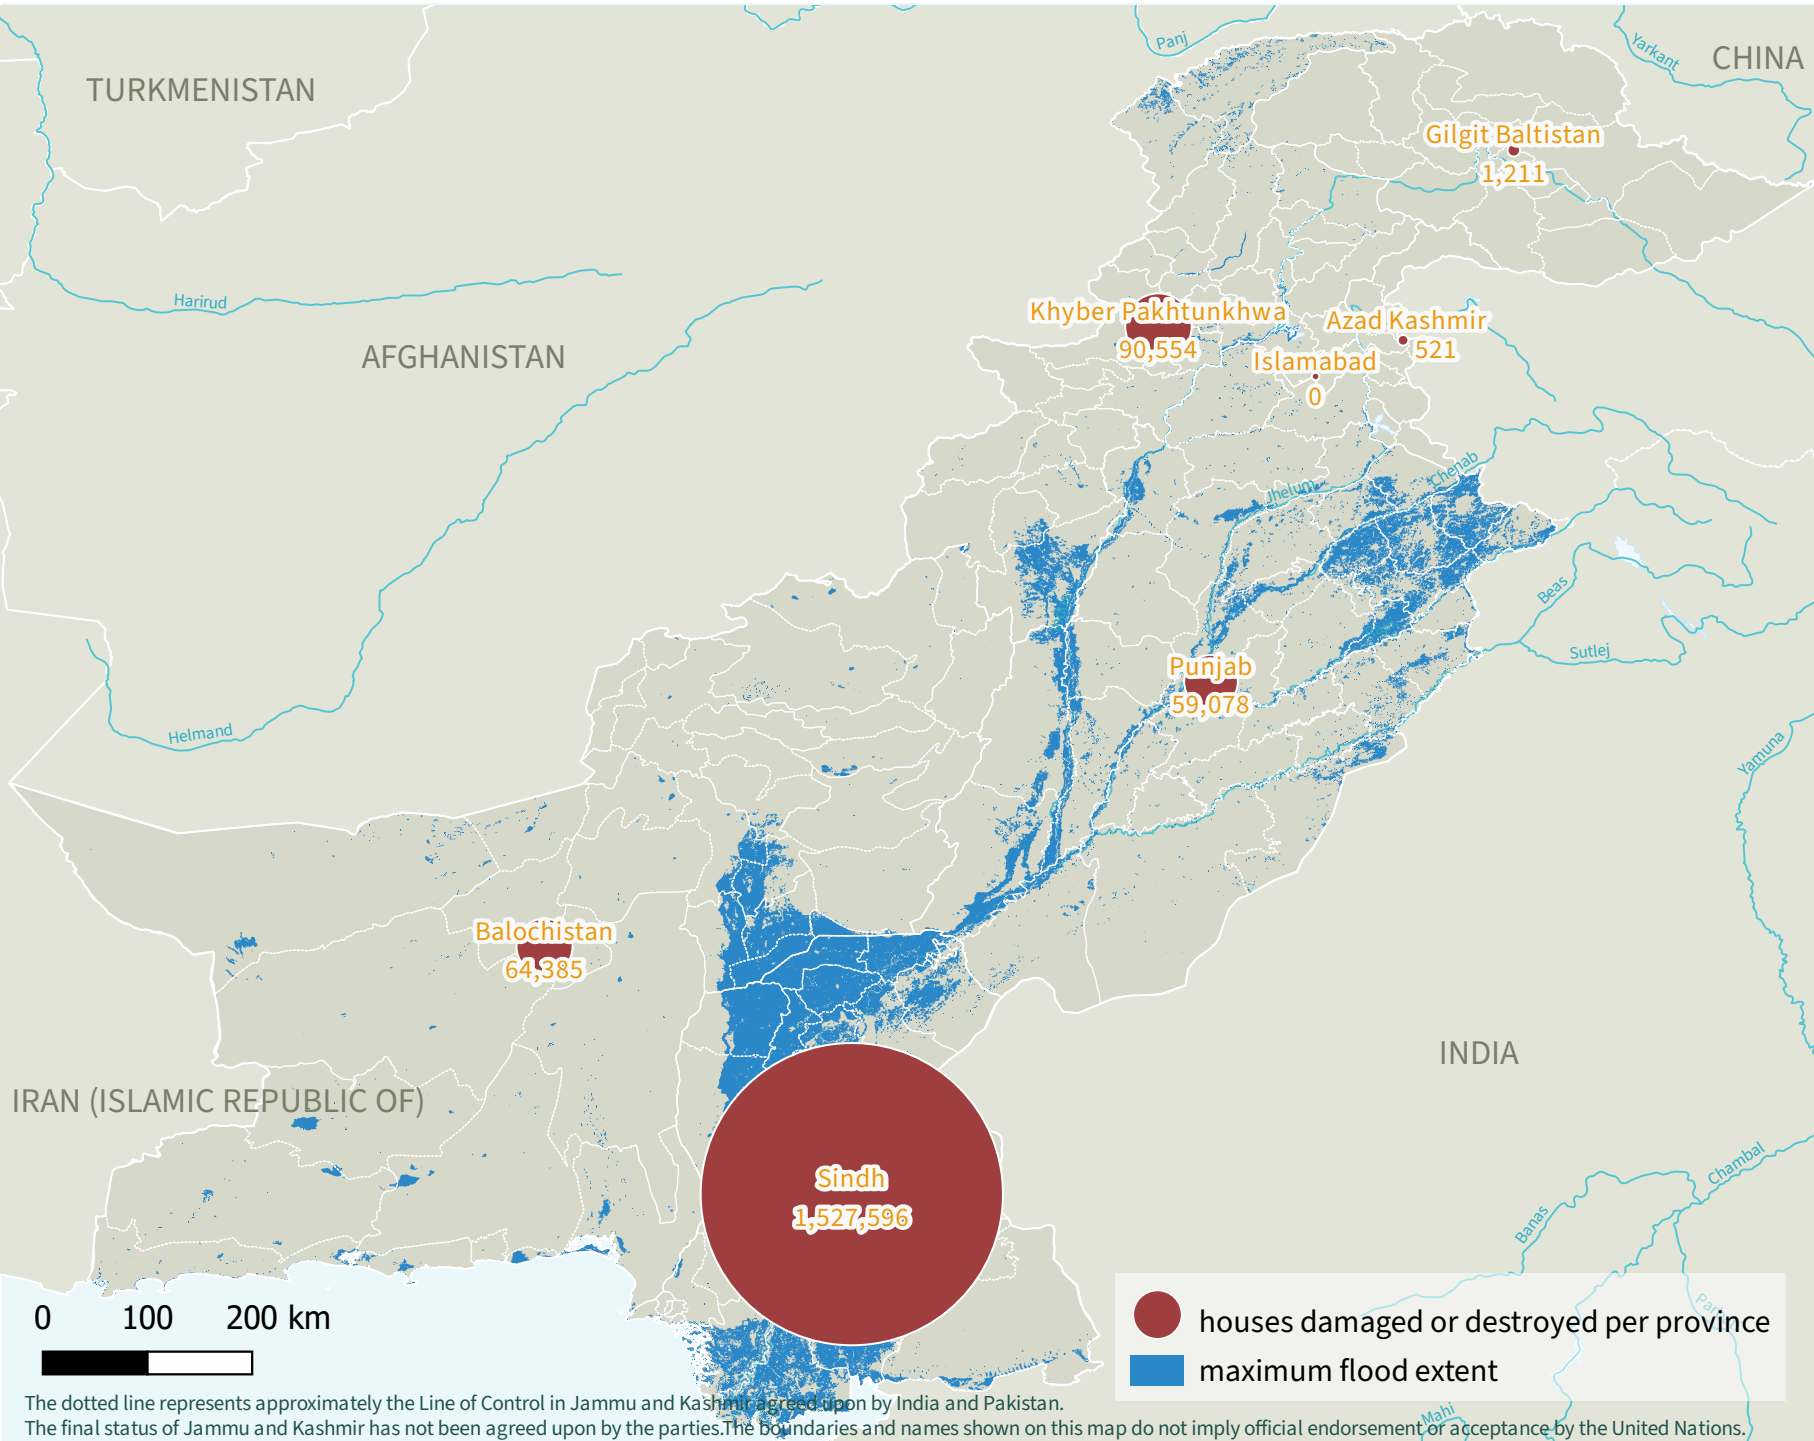

# Pakistan - Buildings damaged or destroyed

as of 9th September 2022

**1,174,528**  
houses damaged

**568,817**  
houses destroyed

## TOTAL PER PROVINCE (houses damaged & destroyed)

AJ&K	<b>521</b>
Balochistan	<b>64,385</b>
GB	<b>1,211</b>
ICT	<b>9</b>
KP	<b>90,554</b>
Punjab	<b>59,078</b>
Sindh	<b>1,527,596</b>
<b>TOTAL</b>	<b>1,743,345</b>

For the latest version of this map, visit the following link

 houses damaged or destroyed per province  
 maximum flood extent

The dotted line represents approximately the Line of Control in Jammu and Kashmir agreed upon by India and Pakistan. The final status of Jammu and Kashmir has not been agreed upon by the parties. The boundaries and names shown on this map do not imply official endorsement or acceptance by the United Nations.