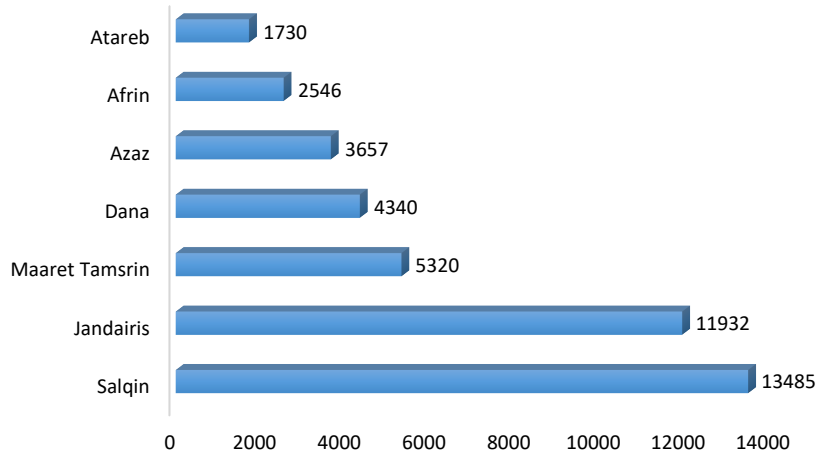

Reception and Collective Centers - NW of Syria

Reception & Collective Centers- North West Syria

Recent Displacements
86,000
Number of IDPs Displaced since 6 February 2023

Sites Population
53,726
Number of IDP population in Reception and Collective Centers

Number of Sites
77
50 Sites are Newly Established while 17 were already exist before the earthquake

IDPS in LOCATIONS / SUB DISTRICT LEVEL(TOP 7)

TYPE OF LOCATIONS

IDPs in LOCATIONS PER SEVERITY

DEMOGRAPHY OF IDPs