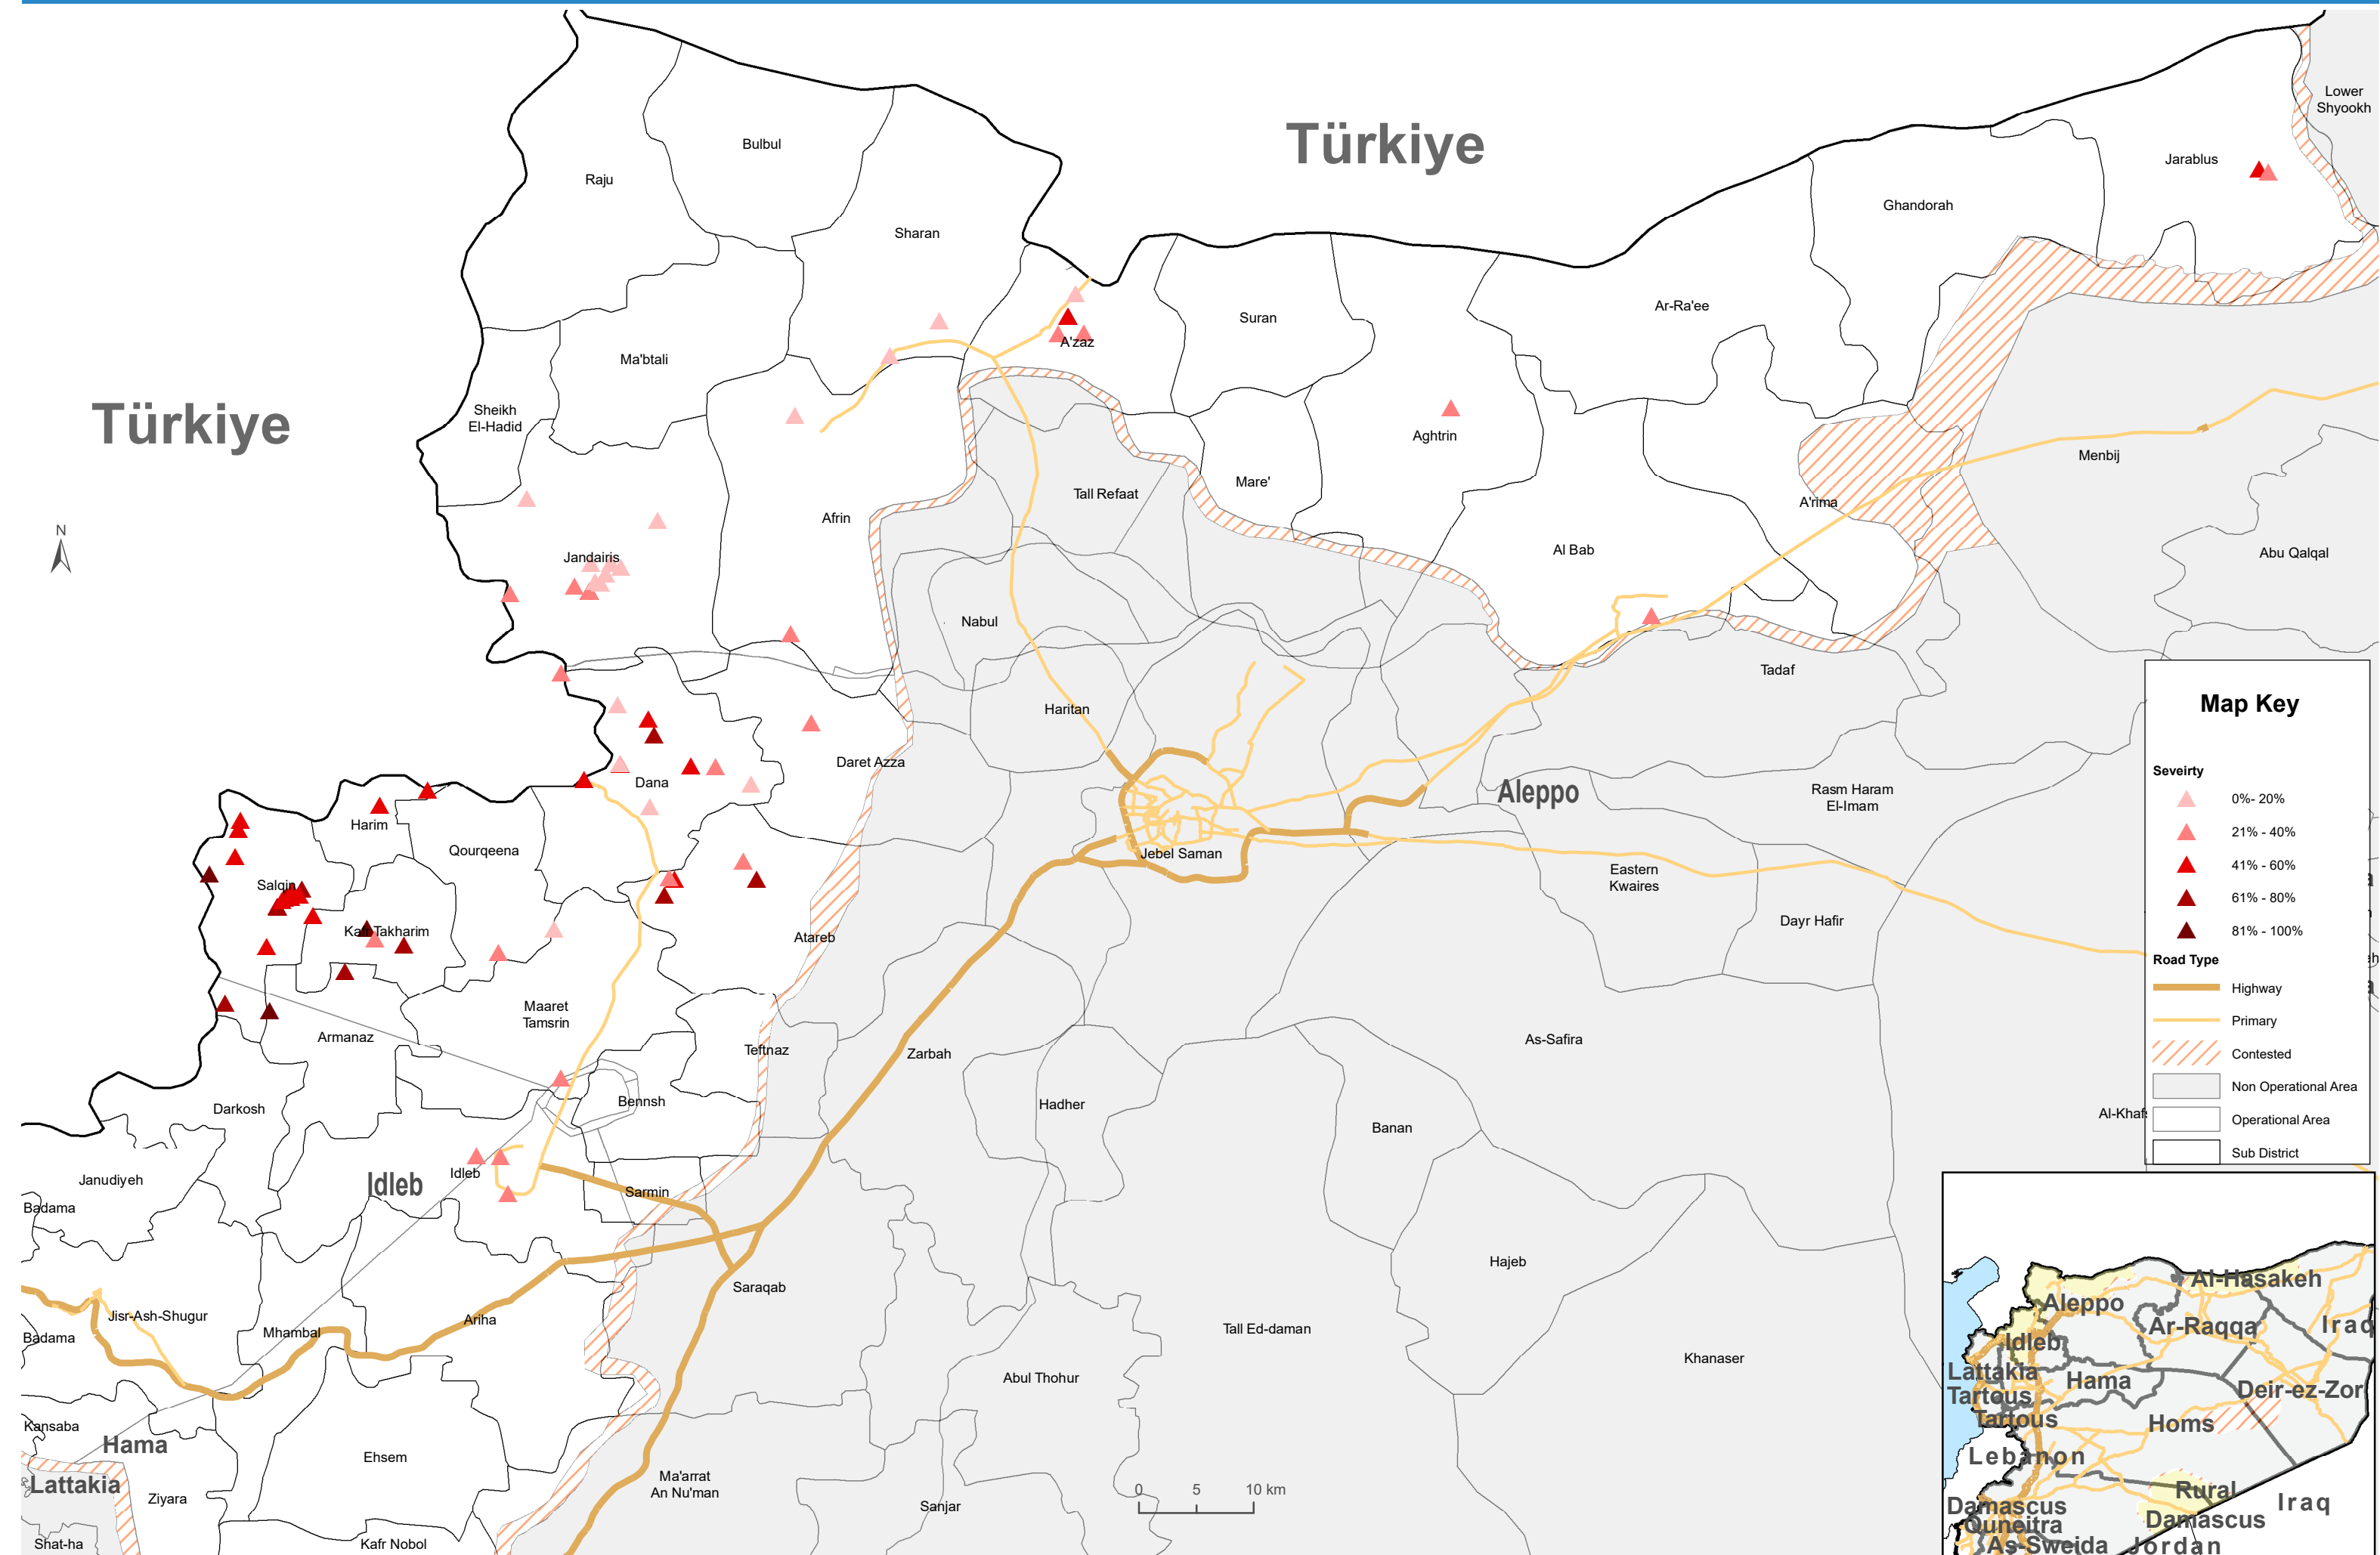

Reception and Collective Centers - NW of Syria

Reception & Collective Centers- North West Syria

Recent Displacements
86,000
Number of IDPs Displaced since 6 February 2023

Sites Population
53,726
Number of IDP population in Reception and Collective Centers

Number of Sites
77
50 Sites are Newly Established while 17 were already exist before the earthquake

IDPS in LOCATIONS / SUB DISTRICT LEVEL(TOP 7)

TYPE OF LOCATIONS

IDPs in LOCATIONS PER SEVERITY

DEMOGRAPHY OF IDPs