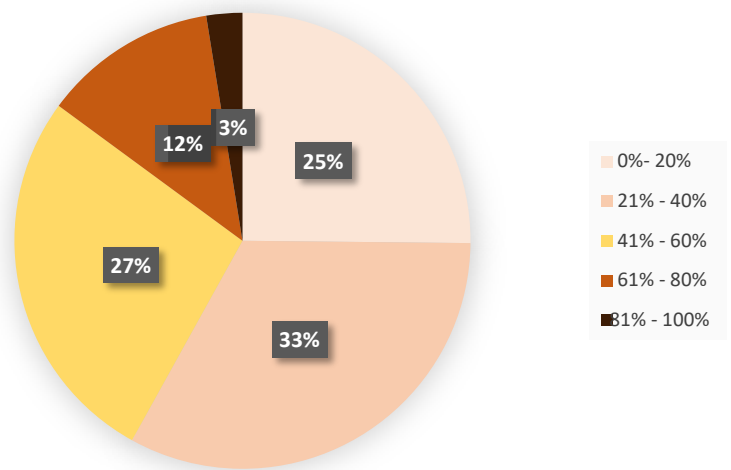

Reception and Collective Centers - NW of Syria

Reception & Collective Centers- North West Syria

Recent Displacements
86,000
Number of IDPs Displaced since 6 February 2023

Sites Population
53,726
Number of IDP population in Reception and Collective Centers

Number of Sites
77
50 Sites are Newly Established while 17 were already exist before the earthquake

IDPS in LOCATIONS / SUB DISTRICT LEVEL(TOP 7)

TYPE OF LOCATIONS

IDPs in LOCATIONS PER SEVERITY

DEMOGRAPHY OF IDPs