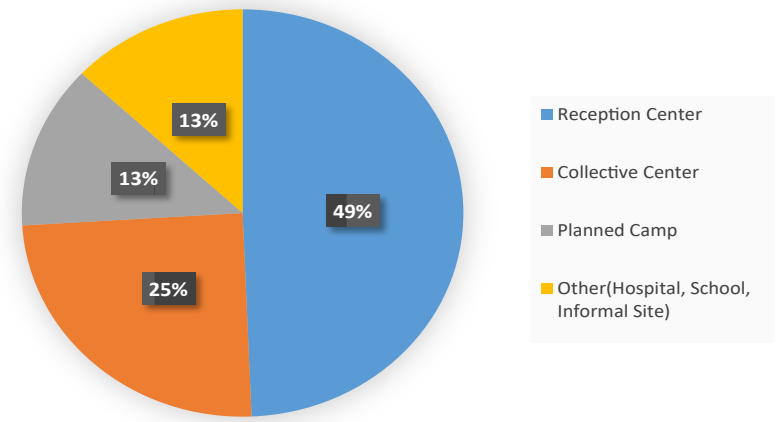

Reception and Collective Centers - NW of Syria

Reception & Collective Centers- North West Syria

Recent Displacements
86,000
Number of IDPs Displaced since 6 February 2023

Sites Population
53,726
Number of IDP population in Reception and Collective Centers

Number of Sites
77
50 Sites are Newly Established while 17 were already exist before the earthquake

IDPS in LOCATIONS / SUB DISTRICT LEVEL(TOP 7)

TYPE OF LOCATIONS

IDPs in LOCATIONS PER SEVERITY

DEMOGRAPHY OF IDPs