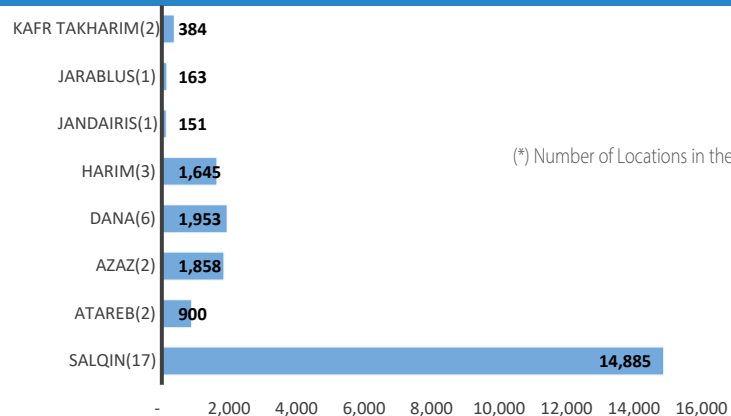

# Most Vulnerable Locations- North West Syria

Locations Population

**21,939**

Number of IDP population in Reception and Collective Centers

Number of Locations

**34**

Disclaimer:

- Severity Scale based on (WASH, FSL, Health, Shelter).
- The value of this indicator shows the needs of these four sectors.

## IDPS in LOCATIONS / SUB DISTRICT LEVEL

(\*) Number of Locations in the Sub District