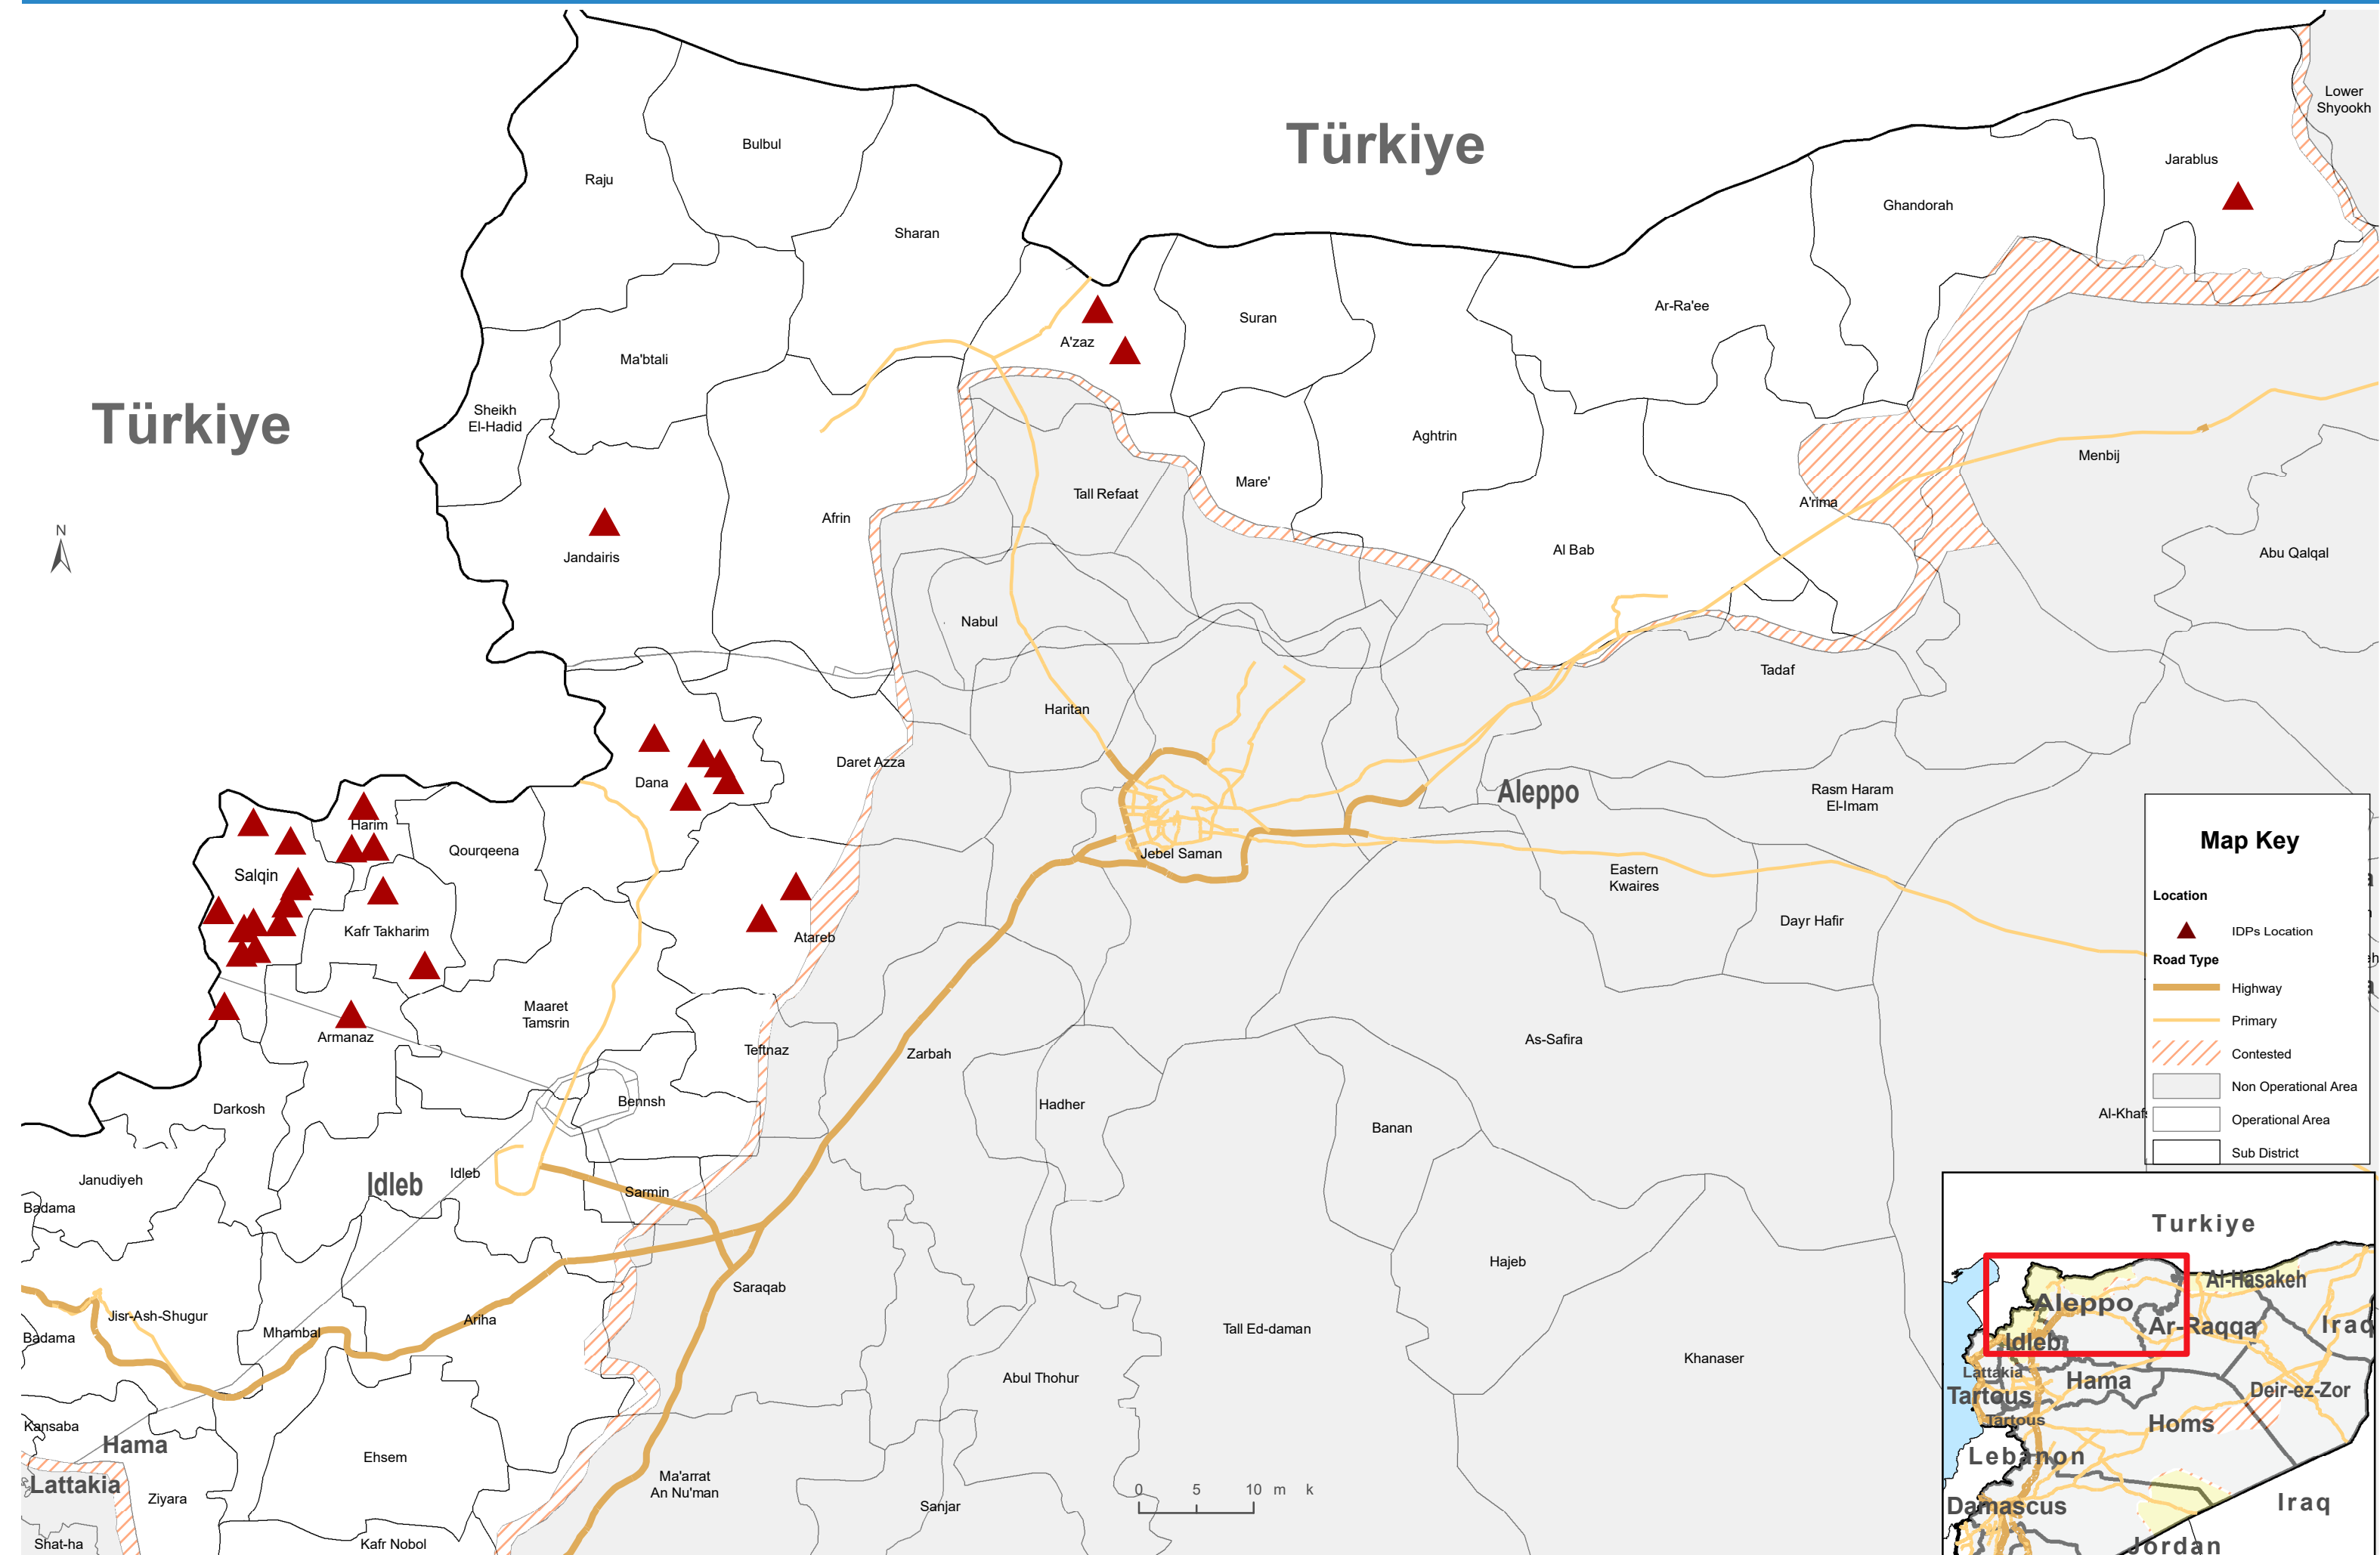

# Reception and Collective Centers - NW of Syria

# Most Vulnerable Locations- North West Syria

Locations Population

**21,939**

Number of IDP population in Reception and Collective Centers

Number of Locations

**34**

Disclaimer:

- Severity Scale based on (WASH, FSL, Health, Shelter).
- The value of this indicator shows the needs of these four sectors.

## IDPS in LOCATIONS / SUB DISTRICT LEVEL

(\*) Number of Locations in the Sub District