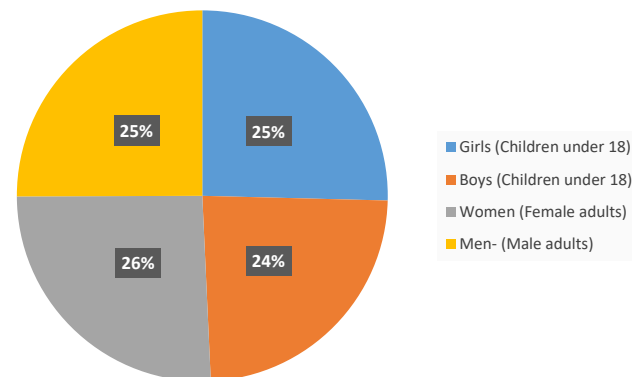

DEMOGRAPHY OF IDPs

#	Governorate	District	Sub District	Community	P CODE	Site Name	Type of Location	Planned Capacity (HH)	Families	Individuals	Shelter	WASH	FSL	Health	Severity Scale (WASH, FSL, Health, Shelter)
1	Idleb	Harim	Salqin	Salqin	TEMP005	Alallani Group	Collective Center	150	111	610	100%	100%	100%	100%	100%
2	Idleb	Harim	Salqin	Tellemar	TEMP010	Ain tibaa	Reception Center	84	86	500	100%	100%	100%	100%	100%
3	Idleb	Harim	Kafr Takharim	Kafr Takharim	TEMP051	Shabiba shelter center	Reception Center	44	44	259	100%	100%	75%	100%	94%
4	Idleb	Harim	Dana	Mashhad Ruhin	TEMP002	alnuwr Center	Informal Site	110	110	275	Not Reported	100%	100%	100%	75%
5	Idleb	Harim	Salqin	Salqin	TEMP007	Soq alhal Center	Collective Center	74	46	265	Not Reported	100%	100%	100%	75%
6	Idleb	Harim	Salqin	Azmarin	TEMP009	Almalab	Reception Center	100	118	635	Not Reported	100%	100%	100%	75%
7	Idleb	Harim	Salqin	Azmarin	TEMP013	Karm Al Zaytoon	Collective Center	300	259	1,455	Not Reported	100%	100%	100%	75%
8	Idleb	Harim	Kafr Takharim	Kafr Takharim	CP000964	Al-Jabal Al-Sharqi Shelter Center	Reception Center	25	25	125	0%	100%	100%	100%	75%
9	Idleb	Harim	Salqin	Salqin	TEMP055	Al-Basatine Stadium	Collective Center	100	102	500	0%	100%	100%	100%	75%
10	Idleb	Harim	Salqin	Salqin	TEMP056	Al Fida Shelter Center Mall	Collective Center	100	97	450	0%	100%	100%	100%	75%
11	Idleb	Harim	Armanaz	Armanaz	TEMP052	Omari shelter center	Reception Center	304	304	1,400	80%	0%	100%	100%	70%
12	Aleppo	Jebel Saman	Atareb	Maaret Atarib	TEMP029	Alyman camp	Reception Center	115	115	650	Not Reported	100%	60%	100%	65%
13	Idleb	Harim	Dana	Sarmada	TEMP057	Al Kamuna Sarmada	Collective Center	50	56	279	100%	0%	100%	50%	63%
14	Aleppo	Afrin	Jandairis	Jandairis	TEMP058	Al iman 2	Collective Center	20	20	151	100%	0%	100%	50%	63%
15	Aleppo	Azaz	Azaz	Azaz	TEMP059	Central Azaz RC	Collective Center	20	20	108	100%	0%	100%	50%	63%
16	Idleb	Harim	Salqin	Salqin	CP000280	Al Qosor Salqin	Collective Center	60	69	352	100%	0%	100%	50%	63%
17	Aleppo	Jebel Saman	Atareb	Babka	TEMP031	Diniz Al haramin	Reception Center	50	50	250	Not Reported	25%	100%	100%	56%
18	Idleb	Harim	Dana	Burdagly	CP001801	saad RC	Reception Center	38	90	450	Not Reported	100%	50%	60%	53%
19	Aleppo	Azaz	Azaz	Azaz	TEMP028	private land	Reception Center	400	350	1,750	5%	Not Reported	100%	100%	51%
20	Idleb	Harim	Dana	Deir Hassan - Darhashan	CP001989	Affad	Planned Camp	750	40	209	Not Reported	Not Reported	100%	100%	50%
21	Idleb	Harim	Dana	Qah	CP000667	Kafr nboda Center	Planned Camp	103	103	515	Not Reported	0%	100%	100%	50%
22	Idleb	Harim	Harim	Ain Bakara	TEMP003	Ain Albakkara Center	Collective Center	120	119	670	Not Reported	Not Reported	100%	100%	50%
23	Idleb	Harim	Salqin	Salqin	TEMP004	Hadikat al kaser Center	Collective Center	210	311	1,665	Not Reported	Not Reported	100%	100%	50%
24	Idleb	Harim	Salqin	Salqin	CP001146	Aqadimi	Planned Camp	350	350	2,100	Not Reported	Not Reported	100%	100%	50%
25	Idleb	Harim	Salqin	Salqin	TEMP006	Dar al oahi	Collective Center	130	130	470	Not Reported	0	100%	100%	50%
26	Idleb	Harim	Salqin	Qamshleih	TEMP008	Alkamshlia Center	Collective Center	120	97	545	Not Reported	Not Reported	100%	100%	50%
27	Idleb	Harim	Salqin	Salqin	CP002065	Al Ajami	Planned Camp	170	170	1,010	Not Reported	Not Reported	100%	100%	50%
28	Idleb	Harim	Dana	Bab El Hawa	TEMP011	RC Seema organization	Reception Center	40	60	225	Not Reported	Not Reported	100%	100%	50%
29	Idleb	Harim	Salqin	Salqin	TEMP012	Abu Talhah - Al nour	Collective Center	170	170	850	Not Reported	Not Reported	100%	100%	50%
30	Idleb	Harim	Salqin	Salqin	TEMP014	Ataa Al khair	Collective Center	150	152	823	Not Reported	Not Reported	100%	100%	50%
31	Idleb	Harim	Harim	Harim	TEMP015	Al malaab RC	Collective Center	146	146	790	Not Reported	Not Reported	100%	100%	50%
32	Idleb	Harim	Harim	Harim	TEMP016	Ommahat al mominin RC	Collective Center	38	38	185	Not Reported	Not Reported	100%	100%	50%
33	Aleppo	Jarablus	Jarablus	Jubb Al-Kusa	TEMP034	Boniam 3	Reception Center	32	32	163	Not Reported	Not Reported	100%	100%	50%
34	Idleb	Harim	Salqin	Faroukiyeh	TEMP054	Al-Rahma Shelter Center - Al-Maghara	Collective Center	350	260	1,255	0%	0%	100%	100%	50%