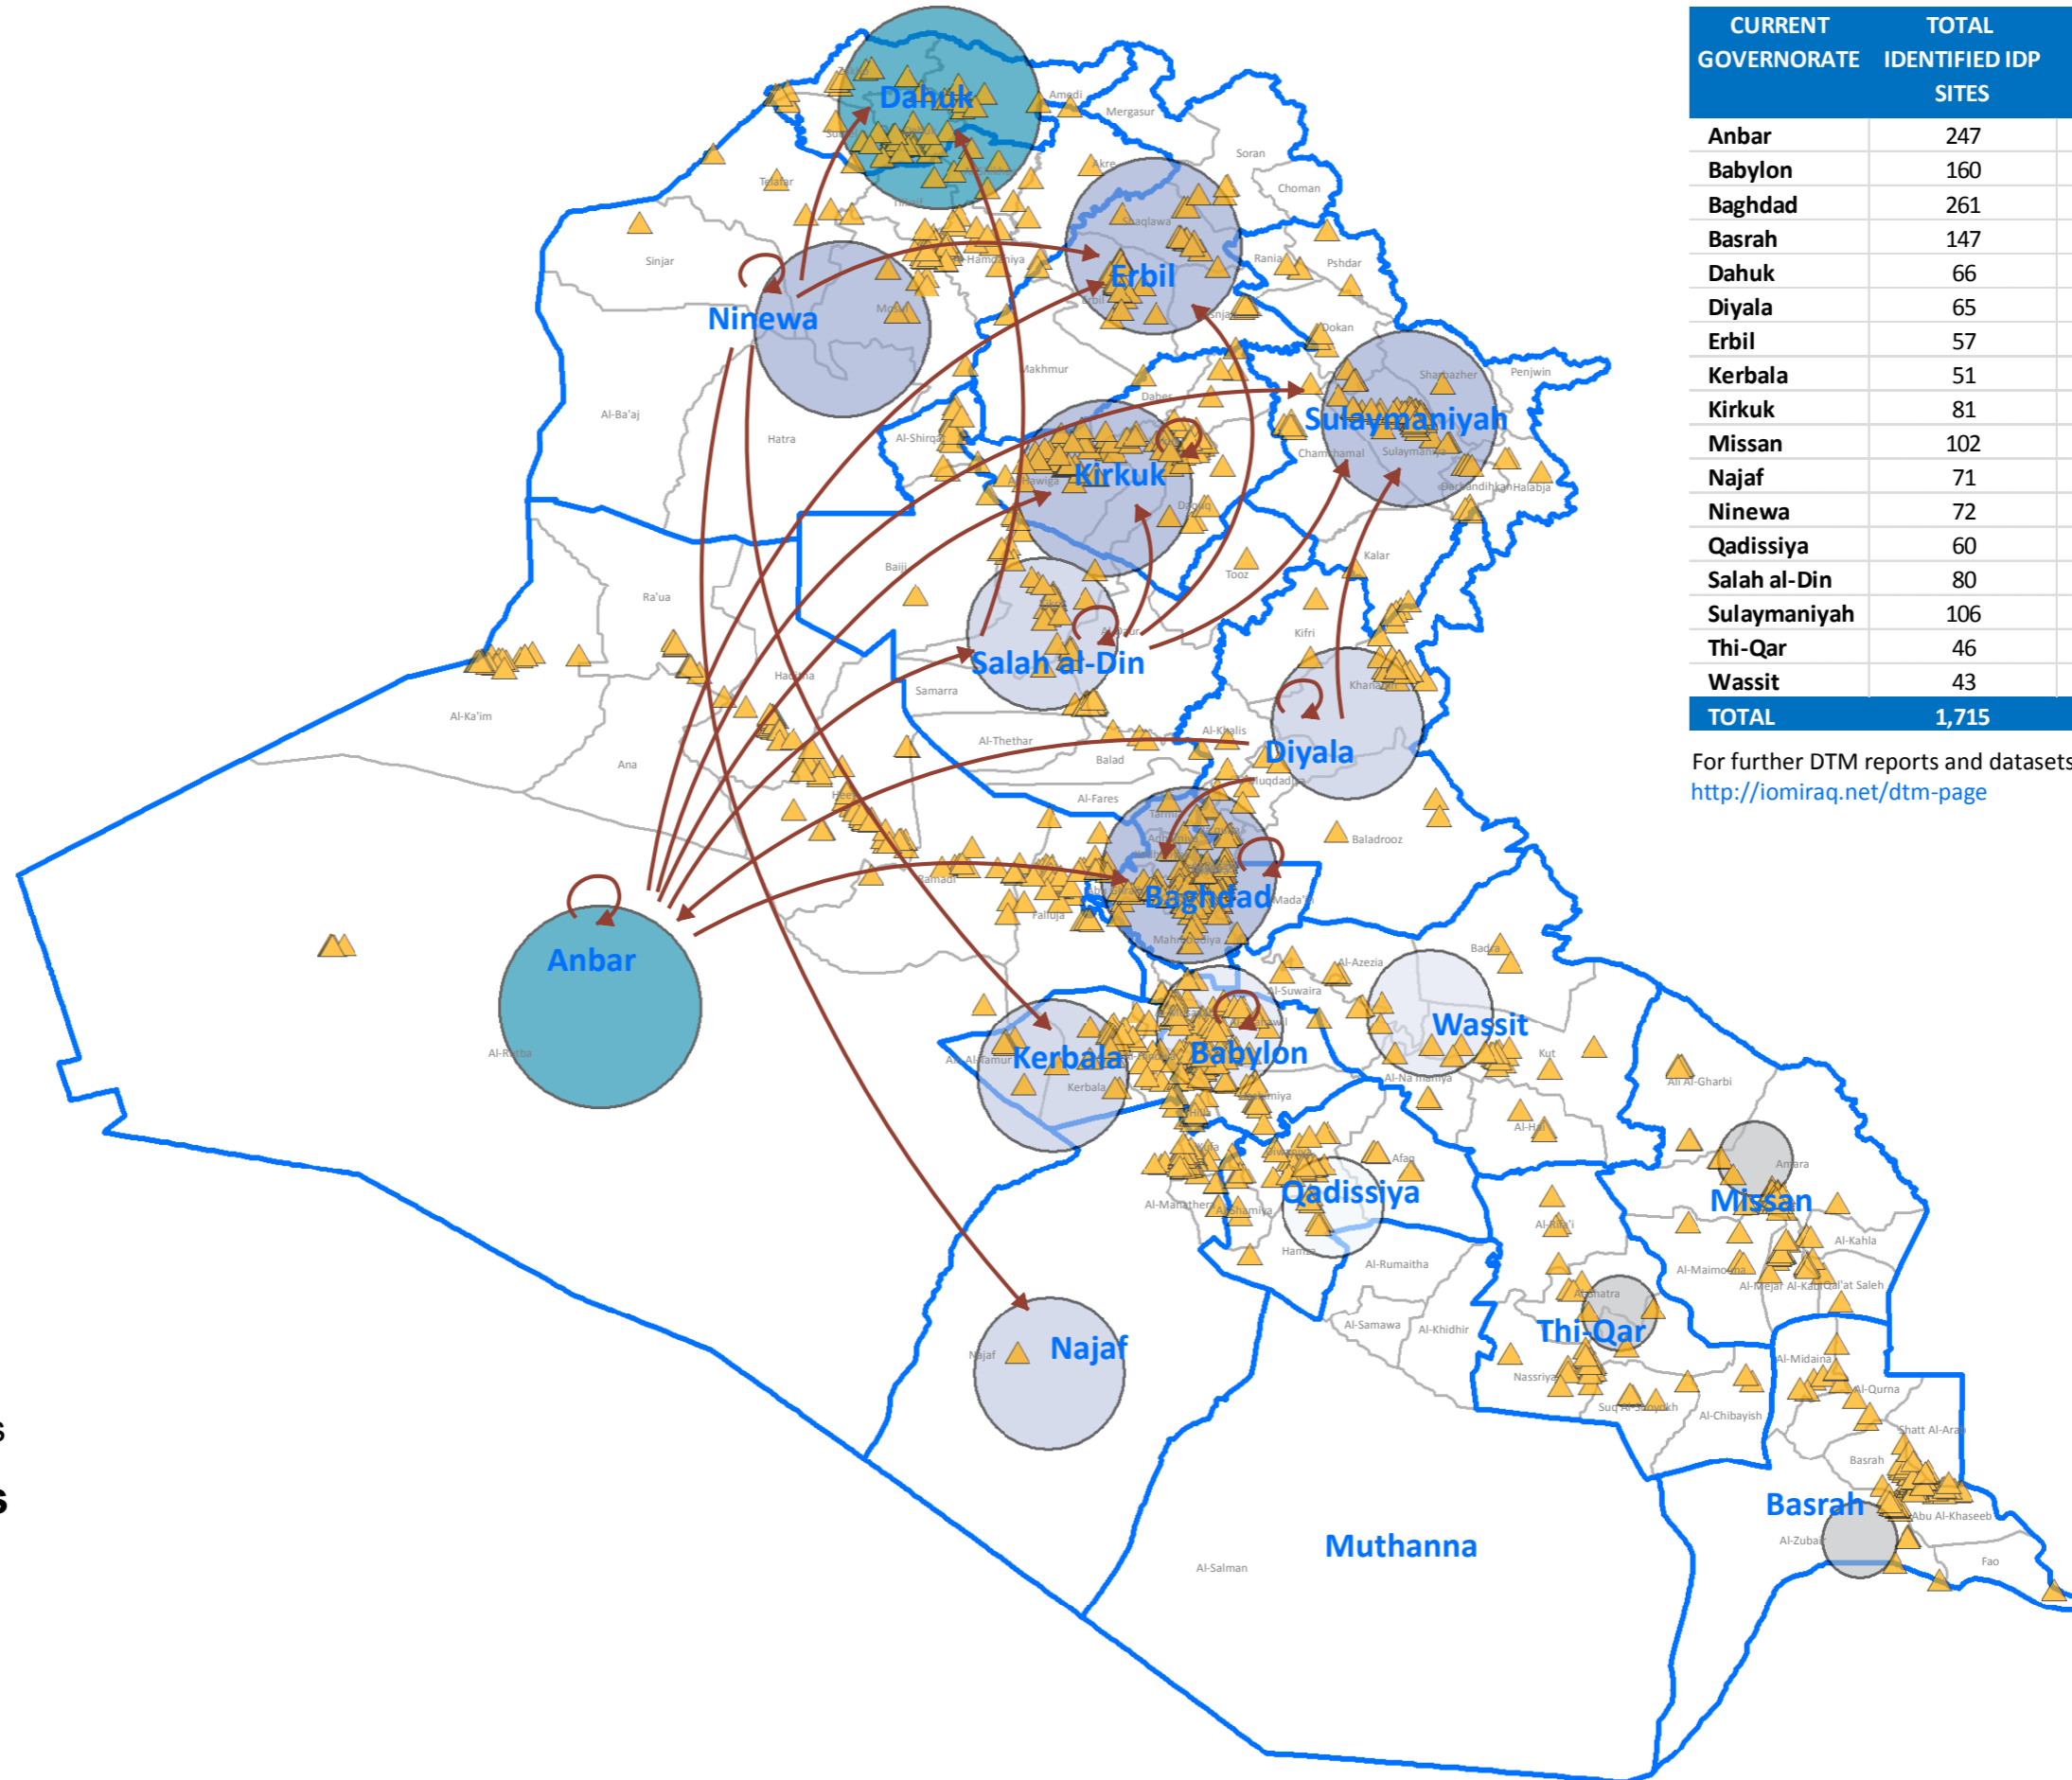

NEW DISPLACEMENT - January 1 to September 14, 2014

IOM IRAQ Displacement Tracking Matrix (DTM)

CURRENT GOVERNORATE	TOTAL IDENTIFIED IDP SITES	TOTAL IDENTIFIED IDP FAMILIES	TOTAL IDENTIFIED IDPs
Anbar	247	57,226	343,356
Babylon	160	3,495	20,970
Baghdad	261	17,441	104,646
Basrah	147	978	5,868
Dahuk	66	74,241	445,446
Diyala	65	9,834	59,004
Erbil	57	28,307	169,842
Kerbala	51	9,625	57,750
Kirkuk	81	21,249	127,494
Missan	102	917	5,502
Najaf	71	12,967	77,802
Ninewa	72	20,938	125,628
Qadissiya	60	2,532	15,192
Salah al-Din	80	6,310	37,860
Sulaymaniyah	106	15,862	95,172
Thi-Qar	46	1,230	7,380
Wassit	43	4,420	26,520
TOTAL	1,715	287,572	1,725,432

For further DTM reports and datasets please visit:
<http://iomiraq.net/dtm-page>

LEGEND

- Identified Sites
- Primary Movements

Identified IDP Families

287,572 families (estimated 1,725,432 Individuals) represent the number of IDPs in 1,715 identified locations; there are still many known and predicted unknown locations that have not yet been covered and it is expected that number of IDPs will change in the next update.