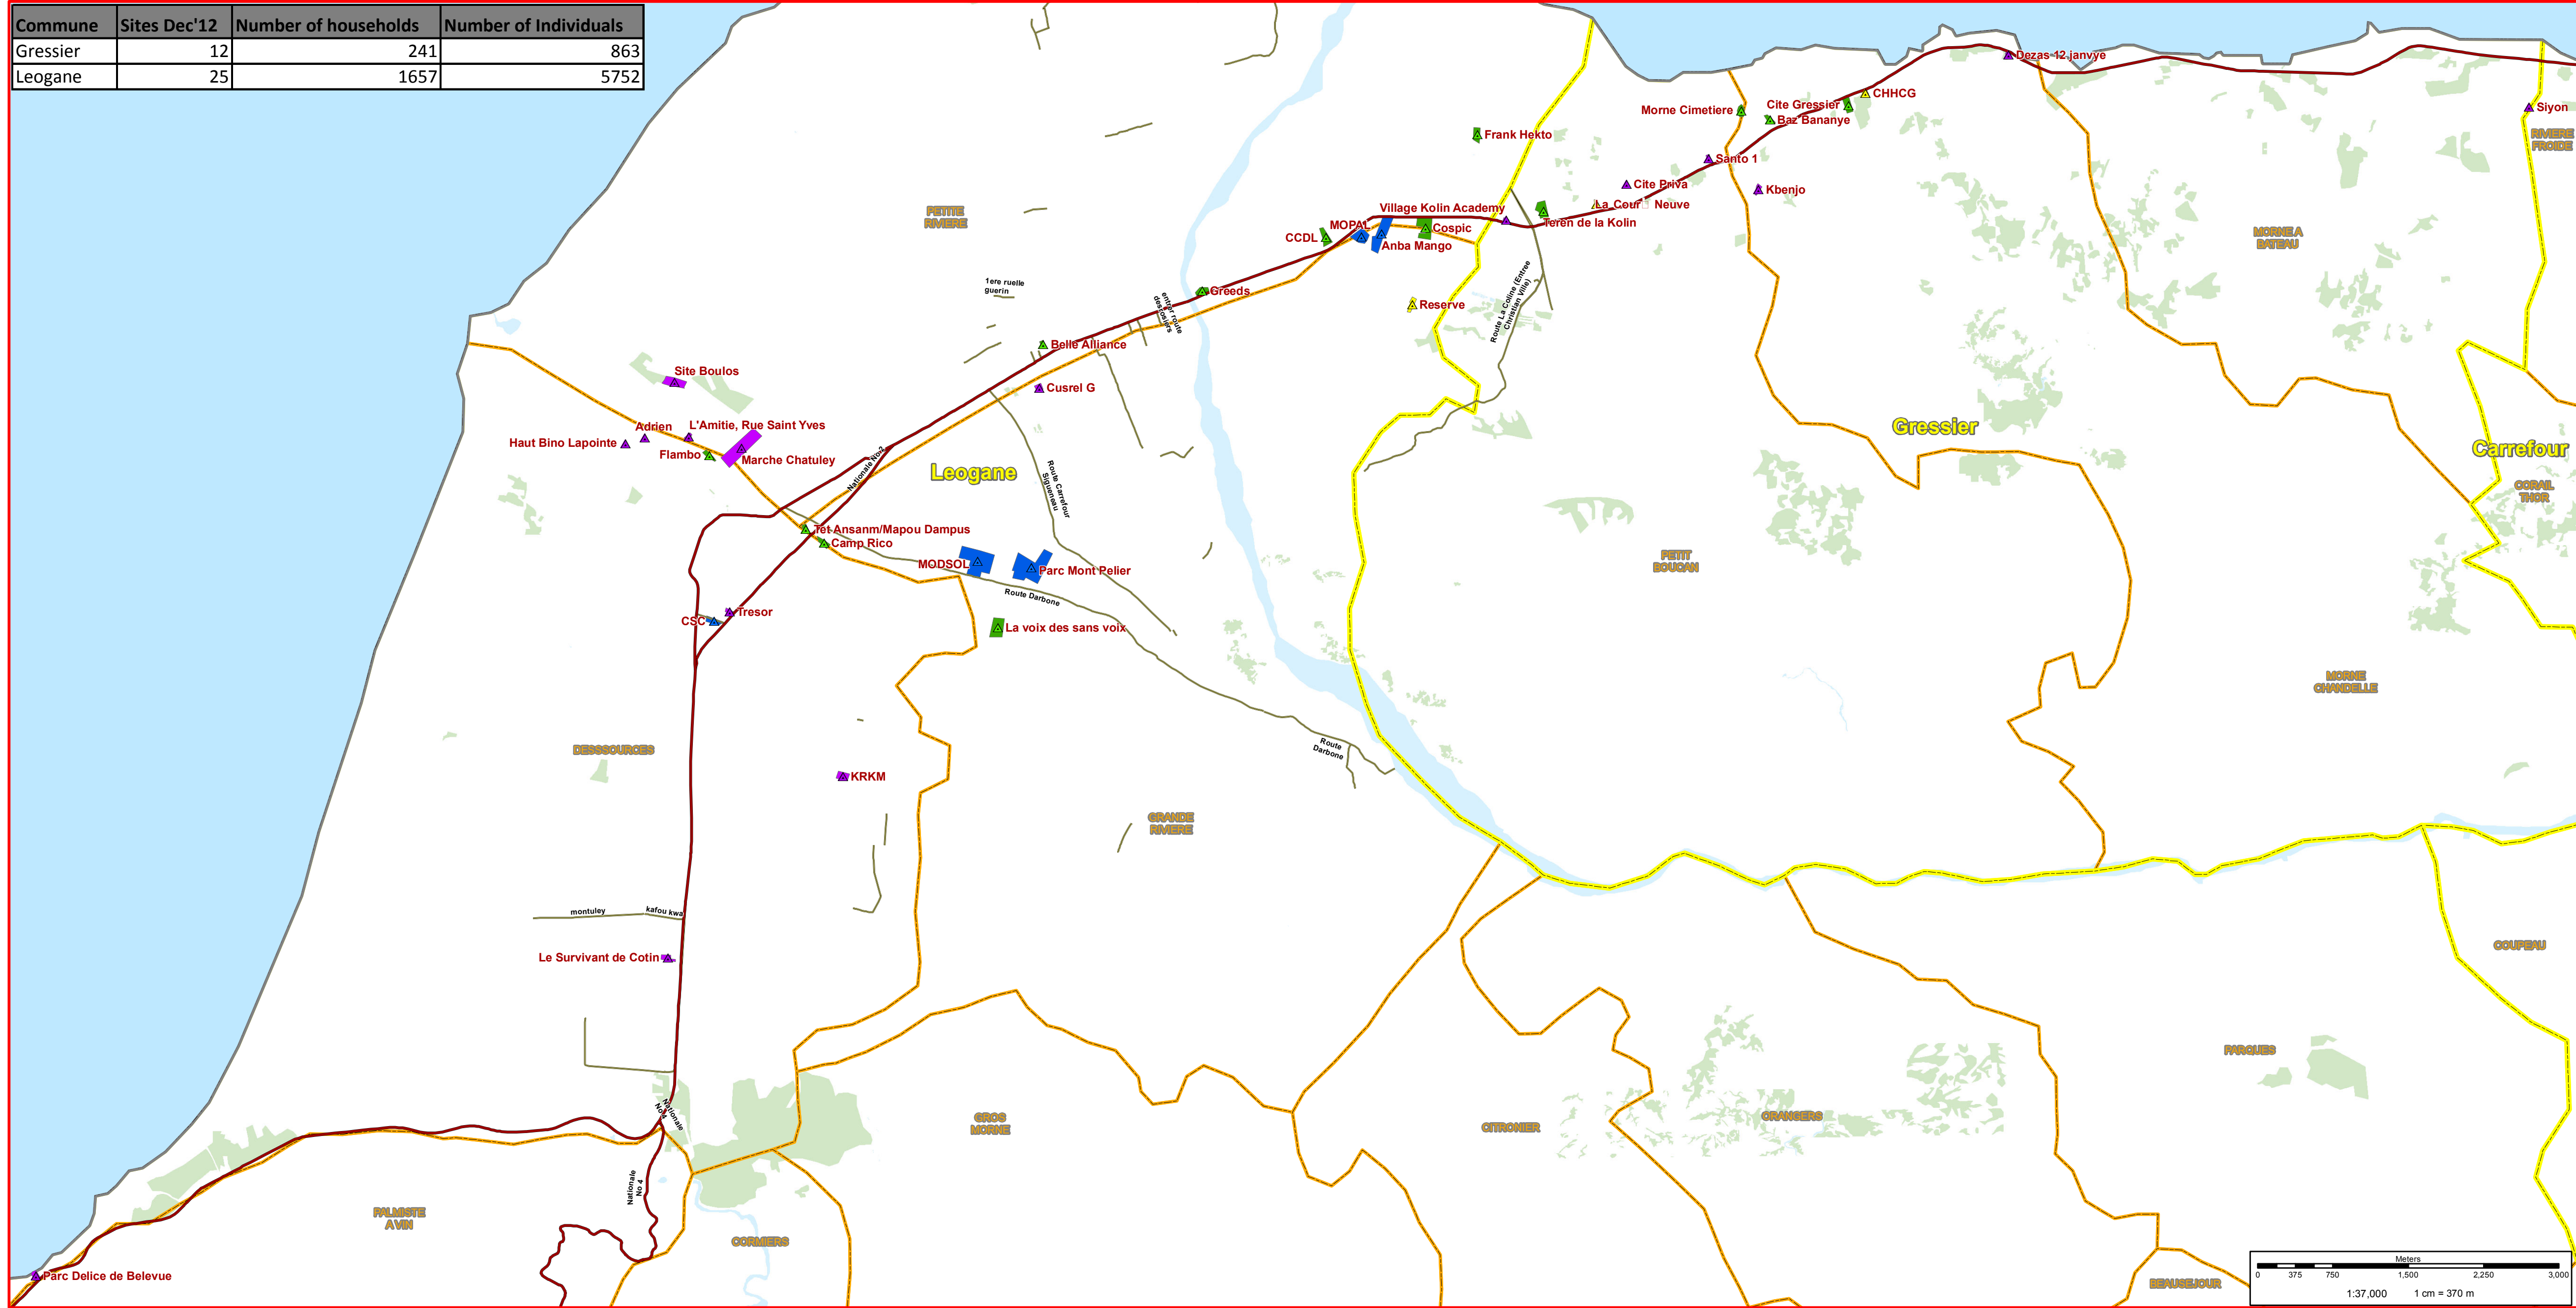

Commune	Sites Dec'12	Number of households	Number of Individuals
Gressier	12	241	863
Leogane	25	1657	5752

Commune	Sites Dec'12	Number of households	Number of Individuals
Grand Goave	7	164	500
Petit Goave	23	220	718