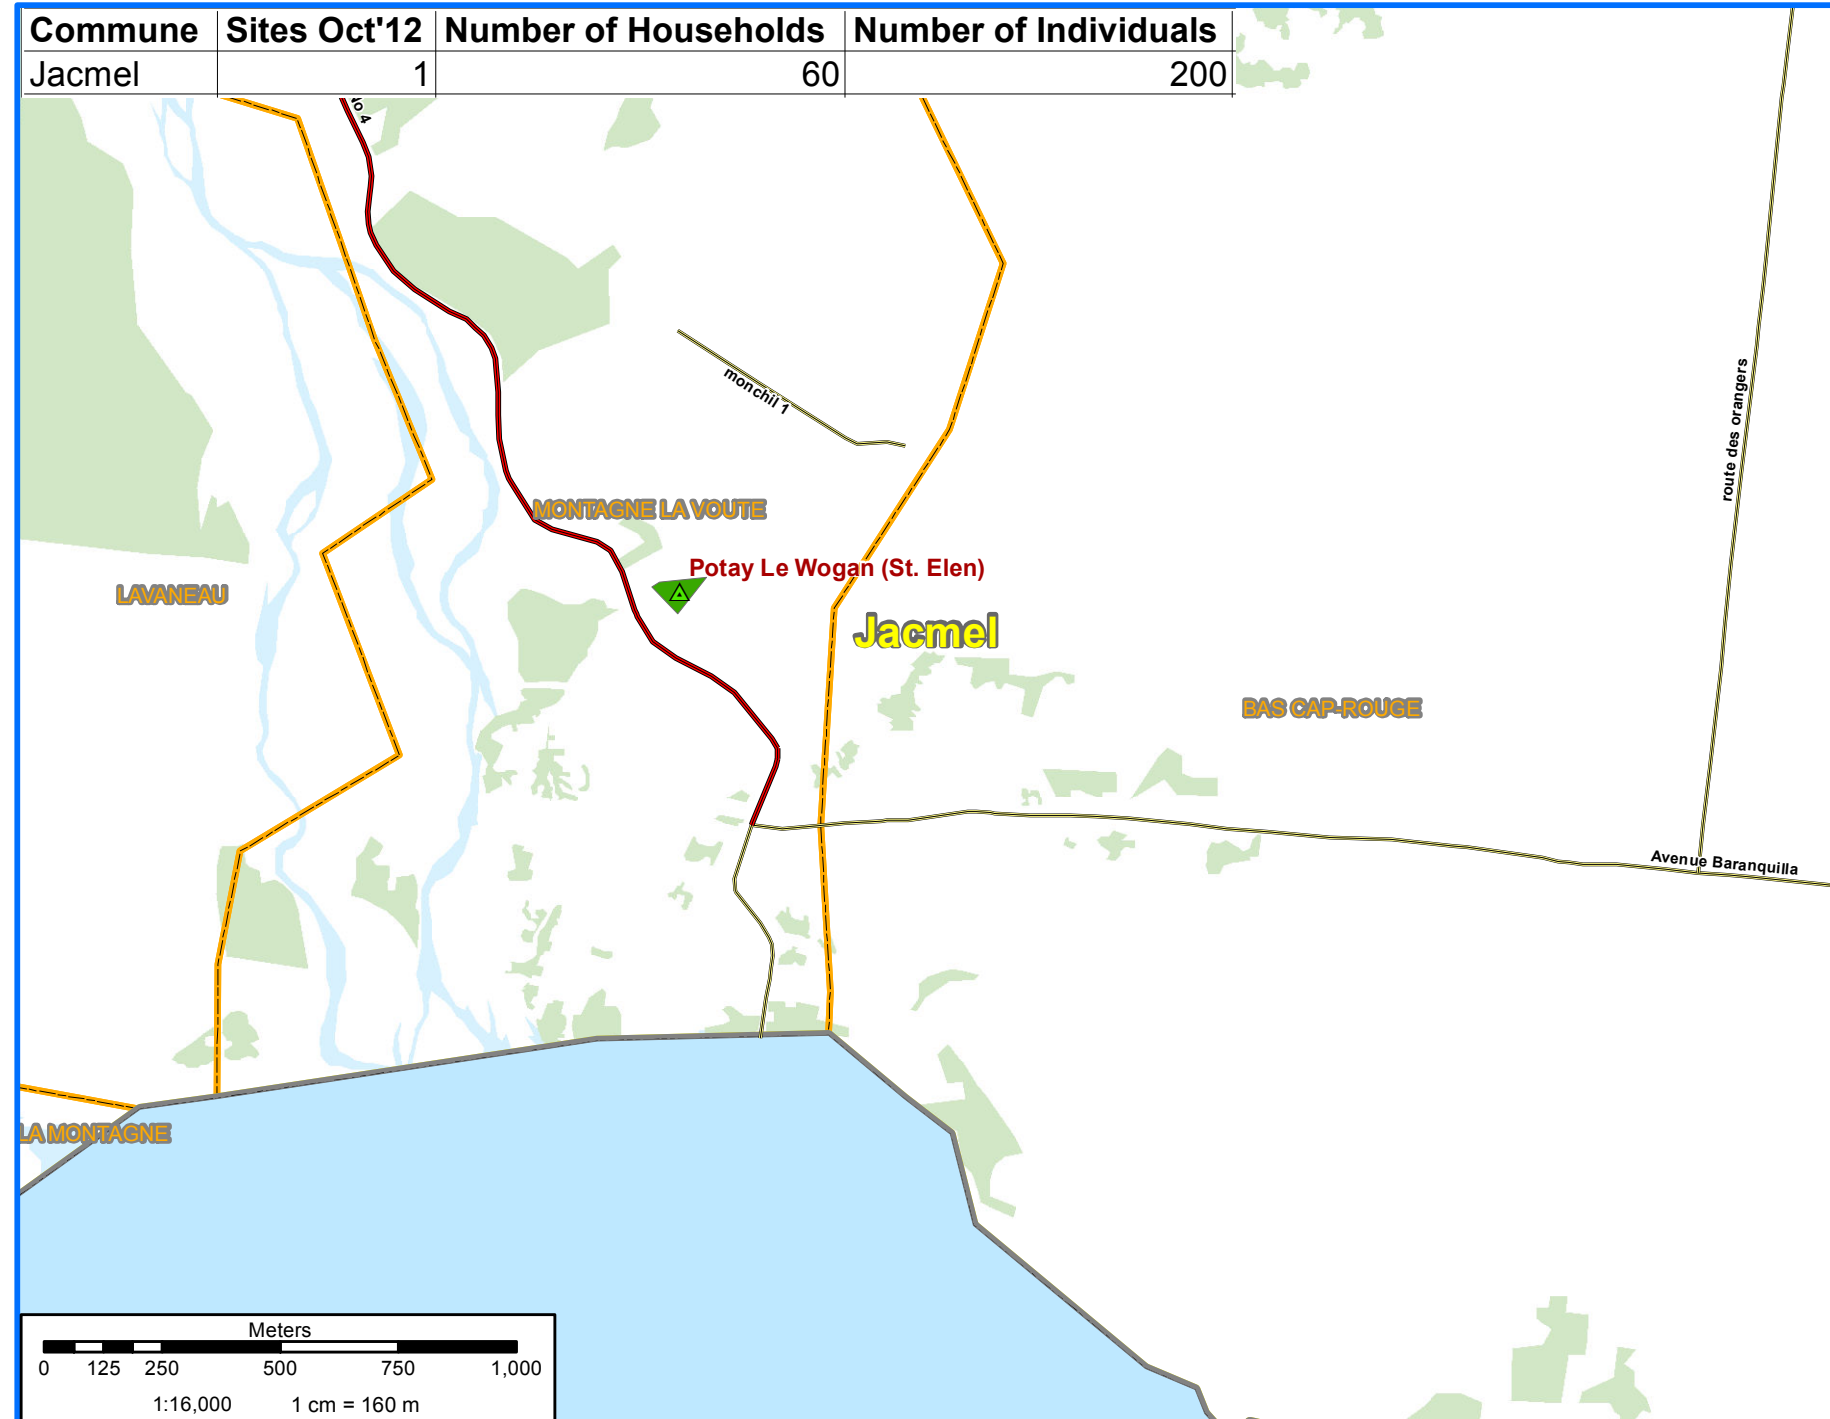

### IDP SITES IN GRESSIER / LEOGANE PETIT GOAVE / GRAND GOAVE JACMEL AREA

##### IDP Sites Points (No. of Households)

- ▲ 1.1) 1 to 9
- ▲ 1.2) 10 to 19
- ▲ 2) 20 to 99
- ▲ 3) 100 to 499