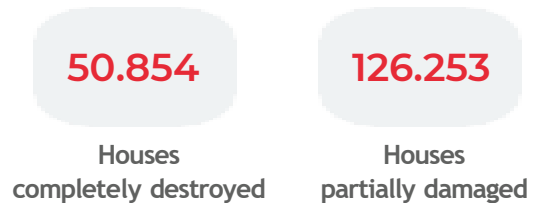

Overall damage

Blantyre (city and district)

Chikwawa

Nsanje

Machinga

Phalombe

Mulanje

Thyolo