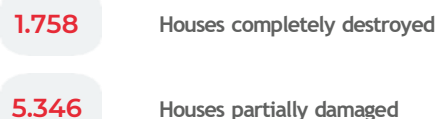

Overall damage

Blantyre (city and district)

Chikwawa

Nsanje

Machinga

Phalombe

Mulanje

Thyolo