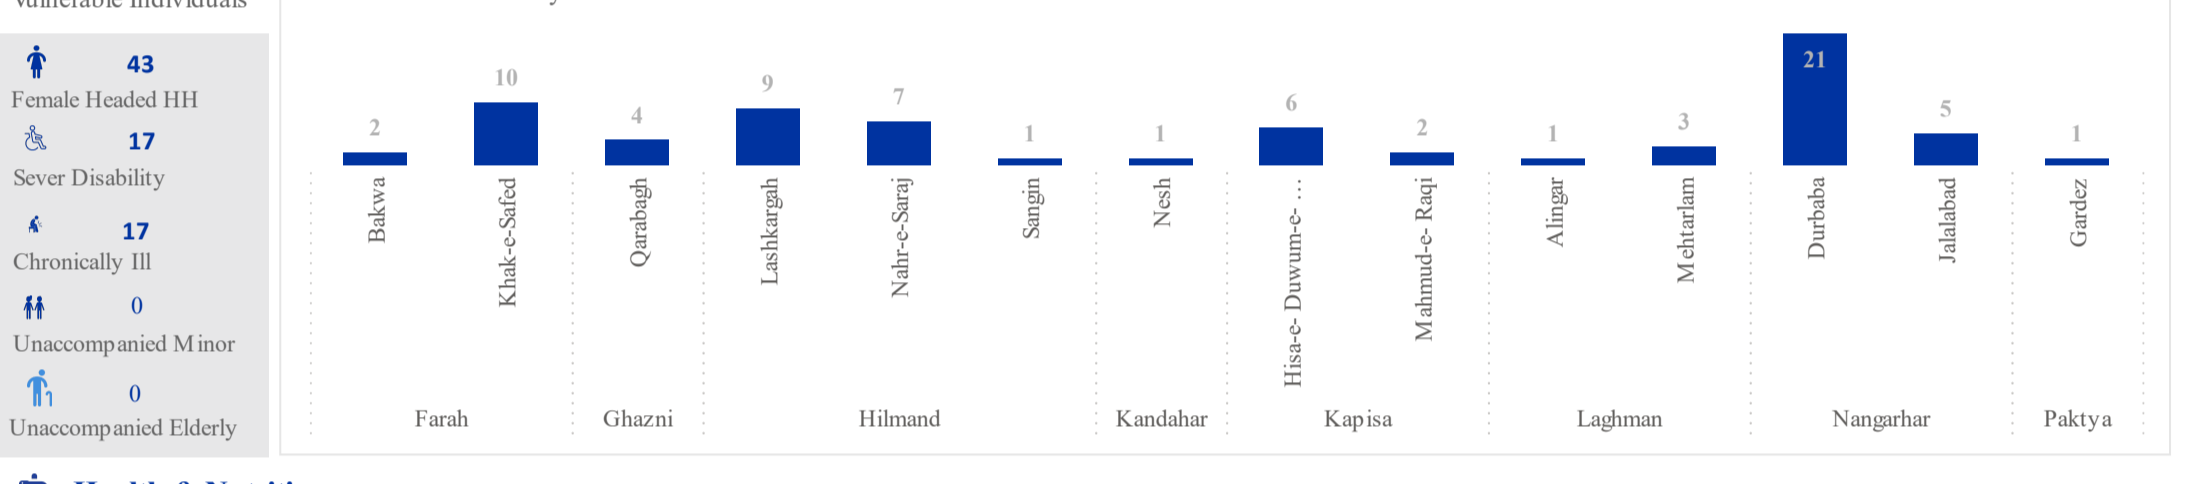

PROTECTION