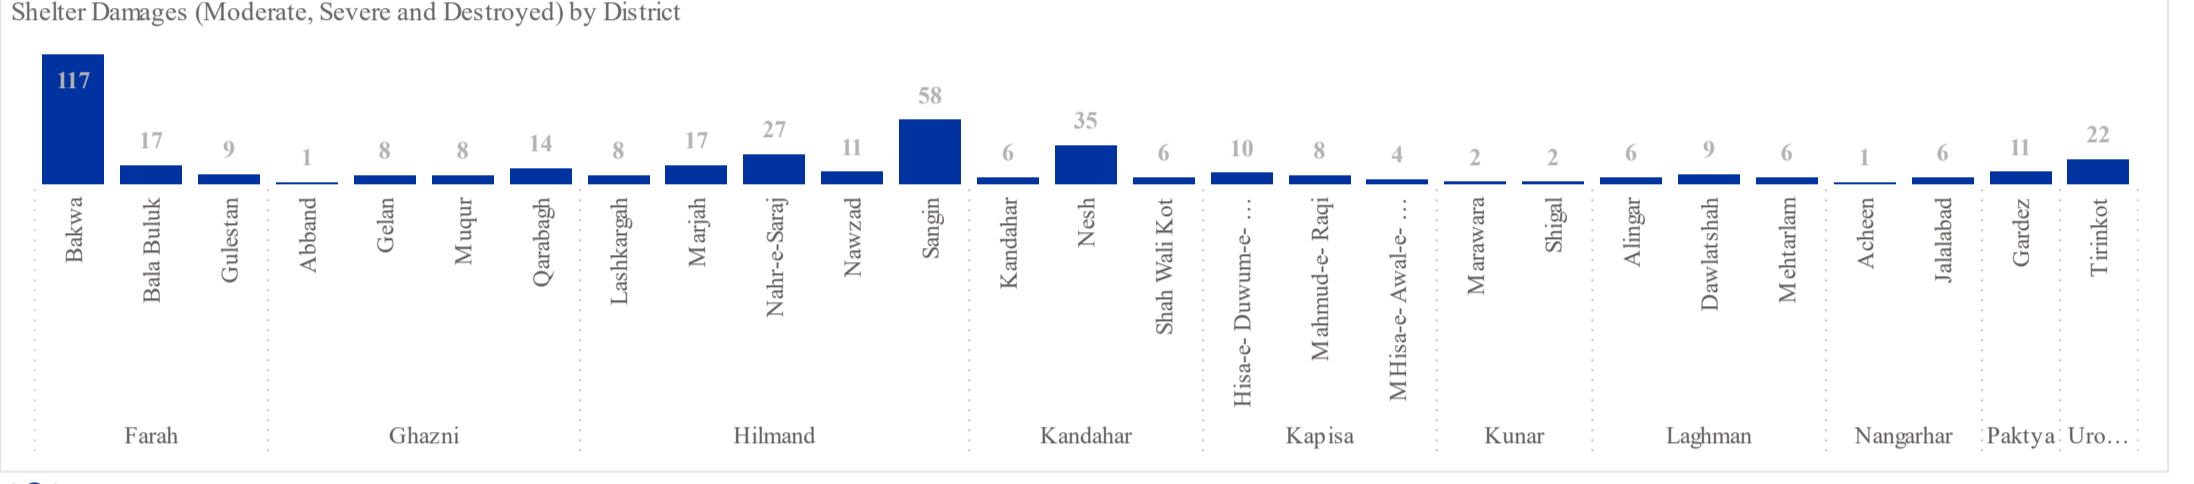

District	Aff Families	Shelter Destruction
Bakwa	117	117
Durbaba	98	117
Khak-e-Safed	64	35
Sangin	58	58
Nesh	35	35
Nahr-e-Saraj	27	27
Tirinkot	22	22
Bala Buluk	17	17
Marjah	17	17
Qarabagh	14	14
Gardez	11	11
Nawzad	11	11
Hisa-e-Duwum-e-Kohestan	10	10
Dawlatshah	9	9
Gulestan	9	9
Gelan	8	8
Lashkargah	8	8
Mahmud-e-Raqi	8	8
Muqur	8	8
Alingar	6	6
Jalalabad	6	6
Kandahar	6	6
Mehhtarlam	6	6
Shah Wali Kot	6	6
MHisa-e-Awal-e-Kohestan	4	4
Qala-e-Kah	3	3
Marawara	2	2
Shigal	2	2
Abband	1	1
Acheen	1	1
Total	614	429

Province	Aff Families	Individuals	Death	Injuries	Moderately Damaged	Severely Damaged	Completely Destroyed	Shelter Destruction
Farah	230	1,682	25	44	15	54	74	143
Hilmand	121	967	3	9	0	83	38	121
Nangarhar	05	737	0	0	4	3	0	7
Kandahar	47	394	0	0	0	31	16	47
Ghazni	31	278	0	0	0	31	0	31
Kapisa	22	154	13	0	0	17	5	22
Urozgan	22	159	0	0	0	22	0	22
Laghman	21	159	0	0	4	9	8	21
Paktya	11	85	1	4	0	11	0	11
Kunar	4	24	0	0	0	4	0	4
Total	614	4,639	42	57	23	265	141	429

SHELTER

PROTECTION

Health & Nutrition

EDUCATION

FOOD LIVESTOCK & AGRICULTURE

WASH