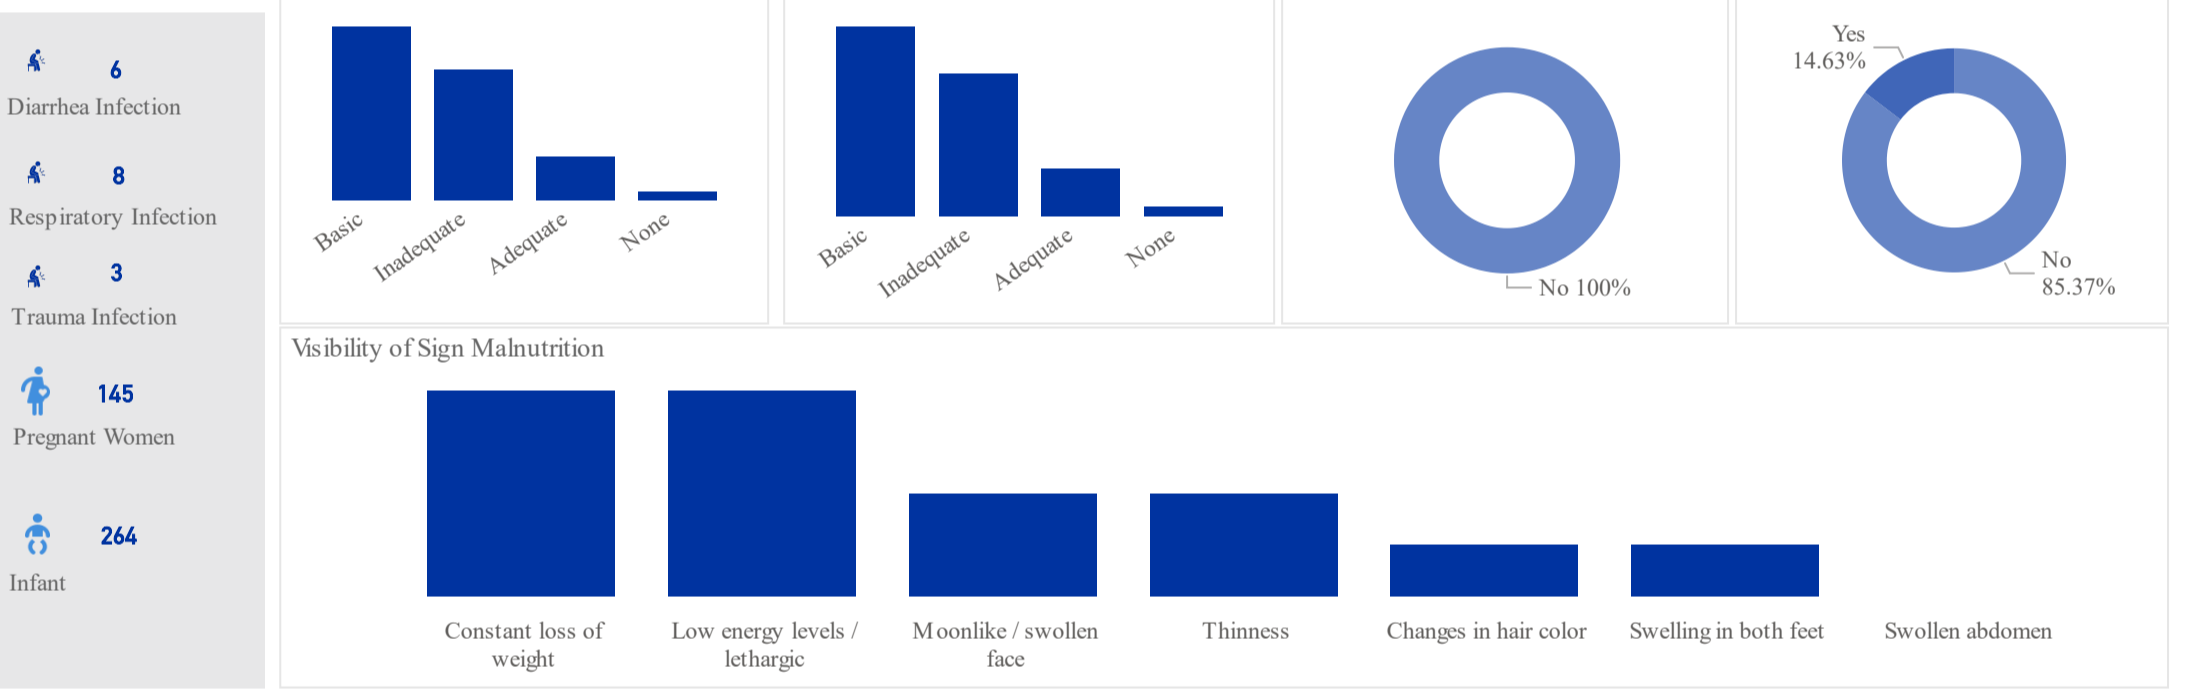

Health & Nutrition